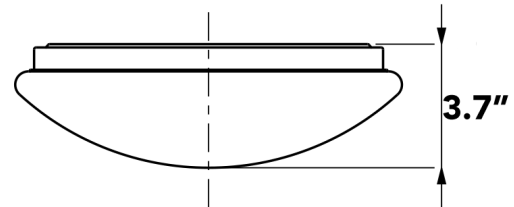

JOB NAME: \_\_\_\_\_

DATE: \_\_\_\_\_

TYPE: \_\_\_\_\_

**DIMENSIONS:**

3.7"(H) x 11" (Diameter)

**FCR-11-12W-40K**

**LED CLOUD FIXTURES**

Ideal for New as well as old residential and commercial constructions.

**ELECTRICAL SPECIFICATIONS:**

- Voltage: 120VAC
- Wattage: 15W
- Power factor: >0.90
- Efficacy: 73LM/W

**HOUSING SPECIFICATIONS:**

- 1" deep
- Steel base with white powder coat finish
- PMMA Lens material
- closed cell Neoprene foam gasket
- Maximum Ambient Temperature: 104°F
- Suitable for damp locations when gasket is used