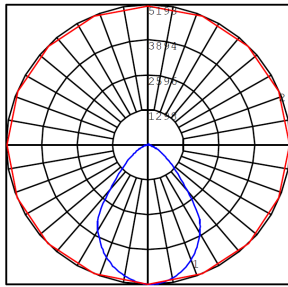

Photometrics: EXPR-60W-50K

BUG Rating: B3-U2-G0