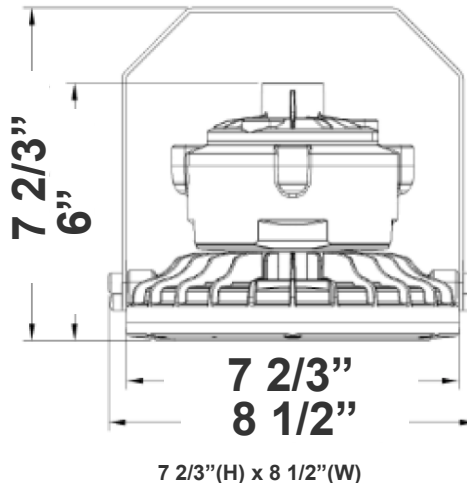

EXPR-30W-50K
HAZARDOUS LOCATION FLOOD/HIGHBAY LIGHTS

Customer Name: _____

Project Name: _____

Note: _____ Type: _____

Ideal for Stadium lighting, Sports fields, parking lots, docks, railway and container yards, Architectural lighting, Industrial and commercial exterior lighting, trade shows, exhibitions

Features

- UL ANSI/UL 844, "Luminaires for Use in Hazardous (Classified) Locations."
- UL E503444 Class I, Division 2, Groups A, B, C and D, Luminaires for HazLoc
- 7-year Warranty
- Lens: Clear Glass
- Aluminum Alloy Housing
- LED: Samsung / SMD 2835(0.5W)

Technical Specifications

Electrical:

- Voltage: 120-277V AC 60Hz
- Wattage: 30W
- Power Factor: >0.90
- THD: ≤20%
- Efficacy: 146LPW

Mechanical:

- Aluminum Alloy Housing
- Gray Finish
- 3/4" Threaded KO On Top
- Cord type: 3' SJTW 18/3 AWG Cable
- Operating Temperature: -40°F to 176°F
- IP Rating: IP66, Suitable for Wet Locations
- 7-year Warranty

Lighting:

- Lens: Clear Glass
- LED: Samsung / SMD 2835(0.5W)
- Total lumens: 4380LM
- Color Temperatures: 5000K
- Color Rendering Index: CRI ≥ 84
- Rated Life: 70,000 Hrs
- Beam Angle: 100°

Applications:

- Warehouse, Factory And Workshops;
- Petroleum and Petrochemical Area, And Gas Station;
- Power, Railway, Ship Port, Public Security, Fire Protection And Other Fields

Other Models:

- 60W | 8580LM | EXPR-60W-50K • 100W | 15300LM | EXPR-100W-50K • 150W | 23250LM | EXPR-150W-50K