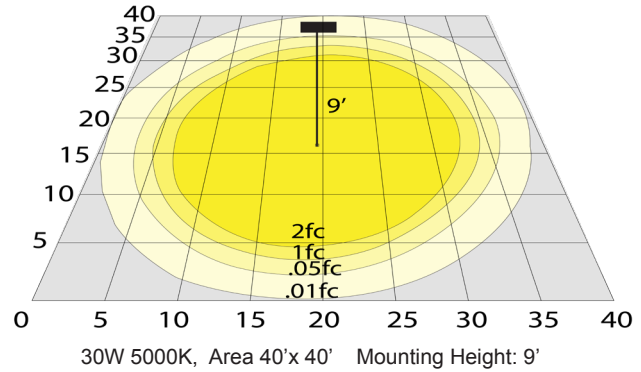

Technical Specifications

Electrical:

- Voltage: 120-277V AC 60Hz
- Wattage: 30W
- Power Factor: >0.90
- THD: ≤20%
- Efficacy: 146LPW

Mechanical:

- Aluminum Alloy Housing
- Gray Finish
- 3/4" Threaded KO On Top
- Cord type: 3' SJTW 18/3 AWG Cable
- Operating Temperature: -40°F to 176°F
- IP Rating: IP66, Suitable for Wet Locations
- 7-year Warranty

Lighting:

- Lens: Clear Glass
- LED: Samsung / SMD 2835(0.5W)
- Total lumens: 4380LM
- Color Temperatures: 5000K
- Color Rendering Index: CRI ≥ 84
- Rated Life: 70,000 Hrs
- Beam Angle: 100°

Applications:

Photometrics: EXPR-30W-50K

BUG Rating: B3-U2-G0

Other Views:

Side View

Lens View

Back View

Performance Table: EXPR-30W-50K

MODEL NO.	Wattage	Voltage	Lumens	Color Temp.	BUG Rating	LPW
EXPR-30W-50K	30W	120~277V	4380LM	5000K	B3-U2-G0	146