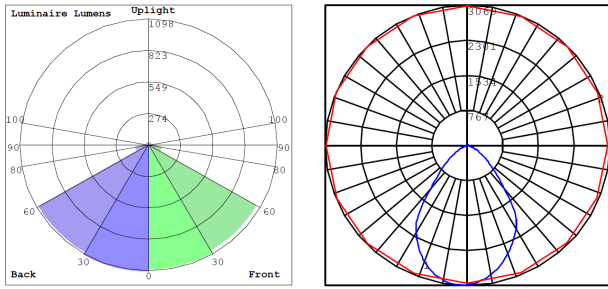

Photometrics: EXPR-30W-50K

BUG Rating: B3-U2-G0