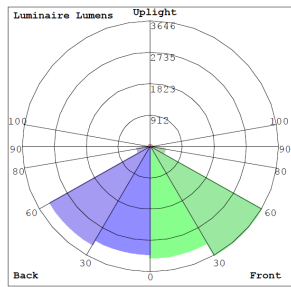

Photometrics: EXPR-100W-50K

BUG Rating: B4-U2-G1