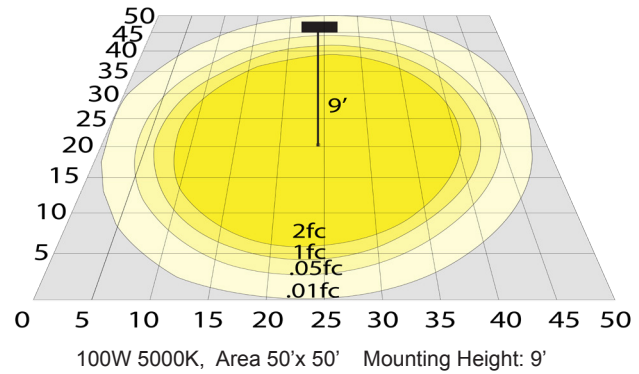

### Lighting:

- Lens: Clear Glass
- LED: Samsung / SMD 2835(0.5W)
- Total lumens: 15300LM
- Color Temperatures: 5000K
- Color Rendering Index: CRI ≥ 84
- Rated Life: 70,000 Hrs
- Beam Angle: 100°

### Other Models:

- 30W | 4380LM | EXPR-30W-50K • 60W | 8580LM | EXPR-60W-50K • 150W | 23250LM | EXPR-150W-50K

## Other Views:

Side View

Lens View

Back View