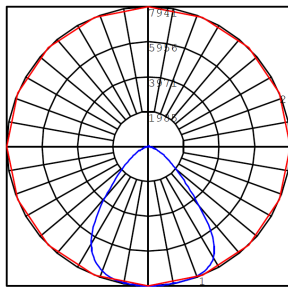

Photometrics: EXPR-100W-50K

BUG Rating: B4-U2-G1