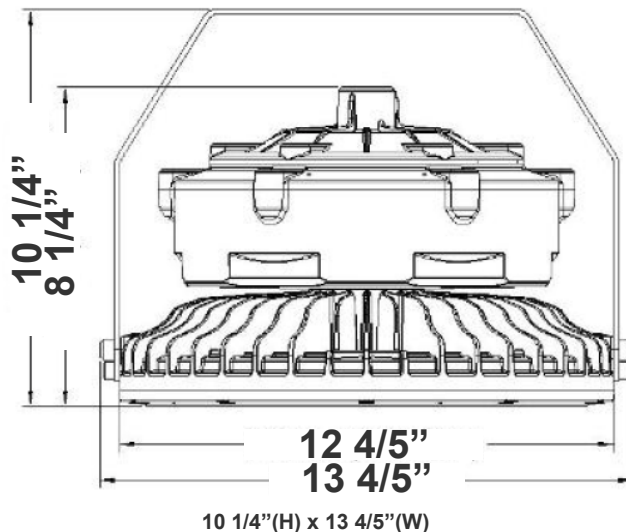

Customer Name: _____

Project Name: _____

Note: _____ Type: _____