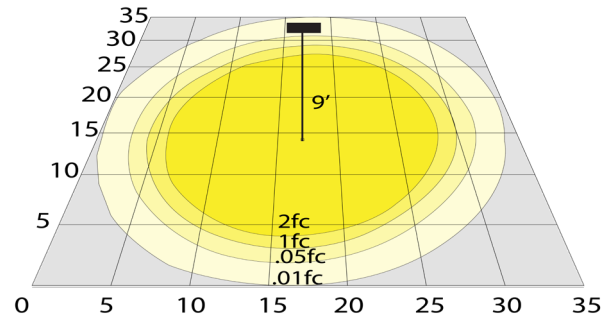

Lighting:

- Lens: Clear Glass
- LED: Samsung / SMD 2835(0.5W)
- Total lumens: 10800LM
- Color Temperatures: 5000K
- Color Rendering Index: CRI ≥ 84
- Rated Life: 70,000 Hrs
- Beam Angle: 100°

Applications:

Photometrics: EXPL-80W-50K-480V

BUG Rating: B4-U2-G0

80W 5000K, Area 35'x 35' Mounting Height: 9'

Other Views:

Side View

Lens View

Back View

Performance Table: EXPL-80W-50K-480V