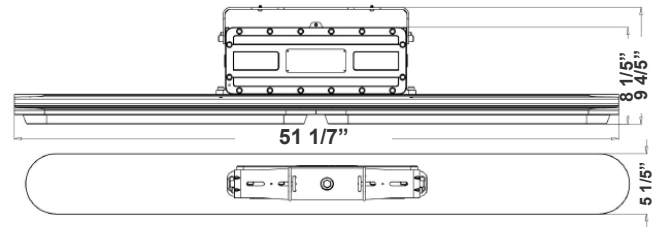

EXPL-80W-50K-480V
HAZARDOUS LOCATION LINEAR FLOOD/HIGHBAY LIGHTS

Customer Name: _____
Project Name: _____
Note: _____ | Type: _____

9 4/5" (H) x 51 1/7" (W) x 5 1/5" (D)

Ideal for Stadium lighting, Sports fields, parking lots, docks, railway and container yards, Architectural lighting, Industrial and commercial exterior lighting, trade shows, exhibitions

Technical Specifications

Electrical:

- Voltage: 480V AC 60Hz
- Wattage: 80W
- Power Factor: >0.90
- THD: ≤20%
- Efficacy: 135LPW

Mechanical:

- Aluminum Alloy Housing
- Gray Finish
- 3/4" Threaded KO On Top
- Operating Temperature: -40°F to 176°F
- IP Rating: IP66, Suitable for Wet Locations
- 7-year Warranty

Photometrics: EXPL-80W-50K-480V

BUG Rating: B4-U2-G0

80W 5000K, Area 35'x 35' Mounting Height: 9'

Other Views:

Side View

Lens View

Back View

Performance Table: EXPL-80W-50K-480V