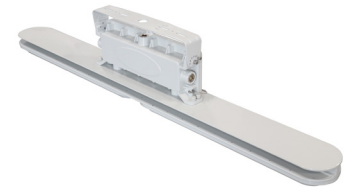

Photometrics: EXPL-80W-50K-480V

BUG Rating: B4-U2-G0

80W 5000K, Area 35'x 35' Mounting Height: 9'

Other Views:

Side View

Lens View

Back View

Performance Table: EXPL-80W-50K-480V