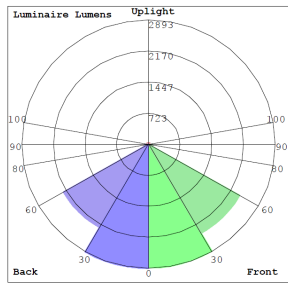

Lighting:

- Lens: Clear Glass
- LED: Samsung / SMD 2835(0.5W)
- Total lumens: 10800LM
- Color Temperatures: 5000K
- Color Rendering Index: CRI ≥ 84
- Rated Life: 70,000 Hrs
- Beam Angle: 100°

Applications:

Photometrics: EXPL-80W-50K-480V

BUG Rating: B4-U2-G0

80W 5000K, Area 35'x 35' Mounting Height: 9'

Other Views:

Side View

Lens View

Back View

Performance Table: EXPL-80W-50K-480V