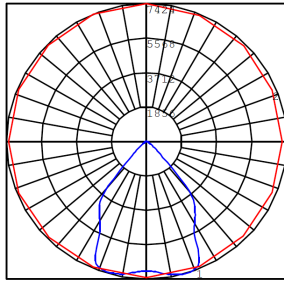

Lighting:

- Lens: Clear Glass
- LED: Samsung / SMD 2835(0.5W)
- Total lumens: 10800LM
- Color Temperatures: 5000K
- Color Rendering Index: CRI ≥ 84
- Rated Life: 70,000 Hrs
- Beam Angle: 100°

Applications:

Photometrics: EXPL-80W-50K-480V

BUG Rating: B4-U2-G0

80W 5000K, Area 35'x 35' Mounting Height: 9'

Other Views:

Side View

Lens View

Back View

Performance Table: EXPL-80W-50K-480V

Side View

Lens View

Back View