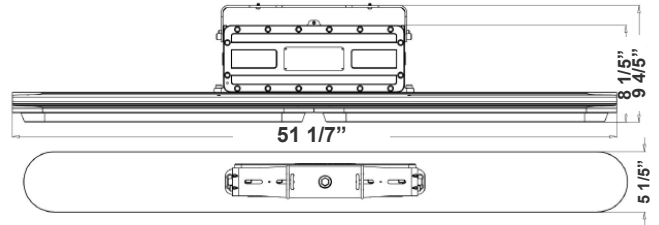

9 4/5"(H) x 51 1/7"(W) x 5 1/5"(D)

Ideal for Stadium lighting, Sports fields, parking lots, docks, railway and container yards, Architectural lighting, Industrial and commercial exterior lighting, trade shows, exhibitions