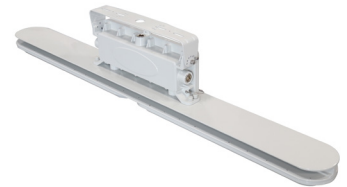

Photometrics: EXPL-120W-50K

Other Views:

Side View

Lens View

Back View

Performance Table: EXPL-120W-50K

MODEL NO.	Wattage	Voltage	Lumens	Color Temp.	BUG Rating	LPW
EXPL-120W-50K	120W	120~277V	15600LM	5000K	B4-U2-G0	130

Sample Ordering

Model   **Watt**   **Color Temp.**

EXPL - 120W - 50K

Other Model: EXPL-80W-50K

Side View

Lens View