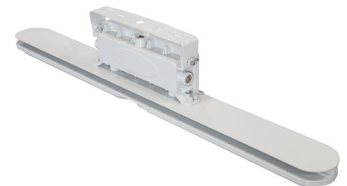

Photometrics: EXPL-120W-50K

Other Views:

Side View

Lens View

Performance Table: EXPL-120W-50K

MODEL NO.	Wattage	Voltage	Lumens	Color Temp.	BUG Rating	LPW
EXPL-120W-50K	120W	120~277V	15600LM	5000K	B4-U2-G0	130

Sample Ordering

Model   **Watt**   **Color Temp.**

EXPL - 120W - 50K

Other Model: EXPL-80W-50K

Side View

Lens View

Back View