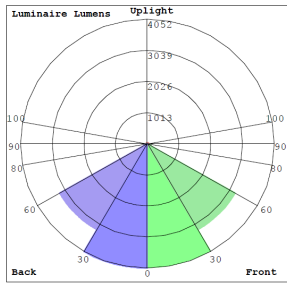

### Lighting:

- Lens: Clear Glass
- LED: Samsung / SMD 2835(0.5W)
- Total lumens: 15600LM
- Color Temperatures: 5000K
- Color Rendering Index: CRI ≥ 84
- Rated Life: 70,000 Hrs
- Beam Angle: 100°

### Other Models:

- 40W | 5400LM | EXPL-40W-50K
- 80W | 10800LM | EXPL-80W-50K

Phone: (877) 805-2252 | Fax: (877) 805-2252  
www.westgatemfg.com |

WG-02 152023

**Photometrics:** EXPL-120W-50K

BUG Rating: B4-U2-G0

**Other Views:**

Side View

Lens View

Back View

**Performance Table:** EXPL-120W-50K

MODEL NO.	Wattage	Voltage	Lumens	Color Temp.	BUG Rating	LPW
EXPL-120W-50K	120W	120~277V	15600LM	5000K	B4-U2-G0	130

**Sample Ordering**

**Model**    **Watt**    **Color Temp.**

EXPL - 120W - 50K

**Other Model:** EXPL-80W-50K

Side View

Lens View

Back View