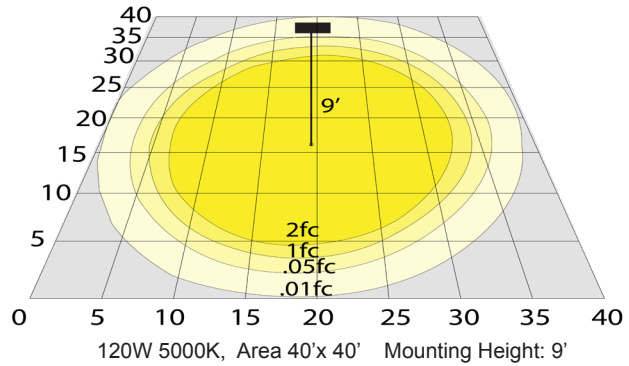

### Lighting:

- Lens: Clear Glass
- LED: Samsung / SMD 2835(0.5W)
- Total lumens: 15600LM
- Color Temperatures: 5000K
- Color Rendering Index: CRI ≥ 84
- Rated Life: 70,000 Hrs
- Beam Angle: 100°

### Other Models:

- 40W | 5400LM | EXPL-40W-50K
- 80W | 10800LM | EXPL-80W-50K

Phone: (877) 805-2252 | Fax: (877) 805-2252  
www.westgatemfg.com |

WG-02 152023

**Photometrics:** EXPL-120W-50K

BUG Rating: B4-U2-G0

**Other Views:**

Side View

Lens View

Back View

**Performance Table:** EXPL-120W-50K

MODEL NO.	Wattage	Voltage	Lumens	Color Temp.	BUG Rating	LPW
EXPL-120W-50K	120W	120~277V	15600LM	5000K	B4-U2-G0	130

**Sample Ordering**

**Model**    **Watt**    **Color Temp.**

EXPL - 120W - 50K

**Other Model:** EXPL-80W-50K

Side View

Lens View

Back View