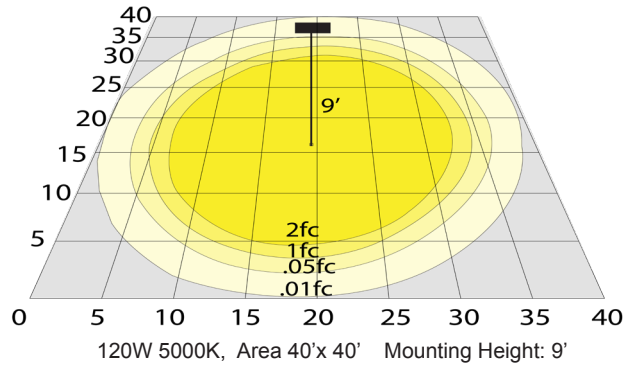

Lighting:

- Lens: Clear Glass
- LED: Samsung / SMD 2835(0.5W)
- Total lumens: 15600LM
- Color Temperatures: 5000K
- Color Rendering Index: CRI ≥ 84
- Rated Life: 70,000 Hrs
- Beam Angle: 100°

Applications:

Phone: (877) 805-2252 | Fax: (877) 805-2252
www.westgatemfg.com |

WG-02 152023

Photometrics: EXPL-120W-50K

BUG Rating: B4-U2-G0

Other Views:

Side View

Lens View

Back View

Performance Table: EXPL-120W-50K

MODEL NO.	Wattage	Voltage	Lumens	Color Temp.	BUG Rating	LPW
EXPL-120W-50K	120W	120~277V	15600LM	5000K	B4-U2-G0	130

Sample Ordering

Model **Watt** **Color Temp.**

EXPL - 120W - 50K

Other Model: EXPL-80W-50K

Side View

Lens View

Back View