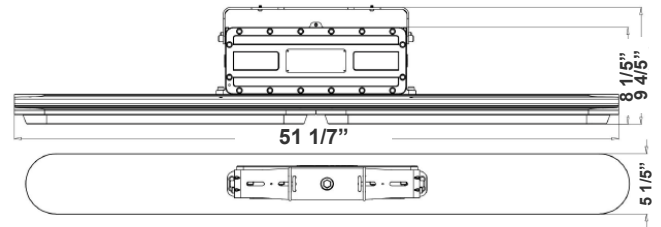

Type: _____

9 4/5"(H) x 51 1/7"(W) x 5 1/5"(D)

Ideal for Stadium lighting, Sports fields, parking lots, docks, railway and container yards, Architectural lighting, Industrial and commercial exterior lighting, trade shows, exhibitions

Technical Specifications

Electrical:

- Voltage: 120~277V AC 60Hz
- Wattage: 120W
- Power Factor: >0.90
- THD: ≤20%
- Efficacy: 130LPW

Mechanical:

- Aluminum Alloy Housing
- Gray Finish
- 3/4" Threaded KO On Top
- Operating Temperature: -40°F to 176°F
- IP Rating: IP66, Suitable for Wet Locations
- 7-year Warranty