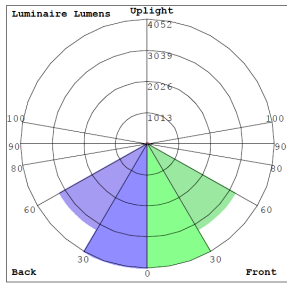

Photometrics: EXPL-120W-50K

BUG Rating: B4-U2-G0