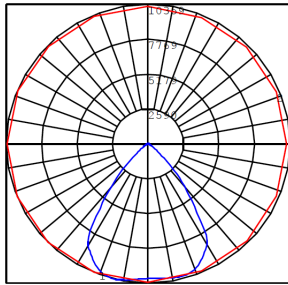

Photometrics: EXPL-120W-50K

BUG Rating: B4-U2-G0