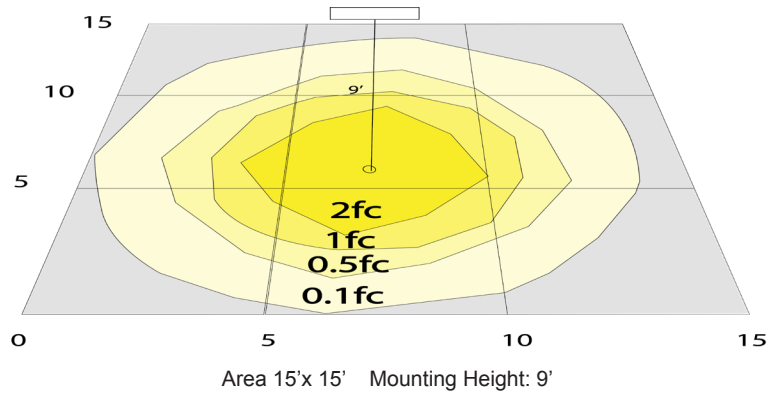

Other Models:

- 1.1W | 245LM | EL-M1
- 3W | 650LM | EL-HO

Phone: (877) 805-2252 | Fax: (877) 805-2252
www.westgatemfg.com

WG-Z7-26-2Z

Photometrics: EL-WP

BUG Rating: B0-U1-G0

Other Views:

Side View

Front View

Back View

Performance Table: EL-WP

MODEL NO.	Wattage	Voltage	Lumens	Color Temp.	BUG Rating	LPW
EL-WP	6W Per Head	120/277V	454LM	6151K	B0-U1-G0	38 (2)

Sample Ordering

Model

EL-WP

Other Models: