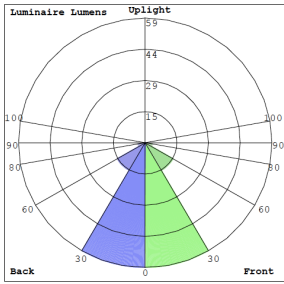

Other Models:

- 1.1W | 245LM | EL-M1
- 3W | 650LM | EL-HO

Phone: (877) 805-2252 | Fax: (877) 805-2252
www.westgatemfg.com

WG-Z7-26-2Z

Photometrics: EL-WP

BUG Rating: B0-U1-G0

Other Views:

Side View

Front View

Back View

Performance Table: EL-WP

MODEL NO.	Wattage	Voltage	Lumens	Color Temp.	BUG Rating	LPW
EL-WP	6W Per Head	120/277V	454LM	6151K	B0-U1-G0	38 (2)

Sample Ordering

Model

EL-WP

Other Models: