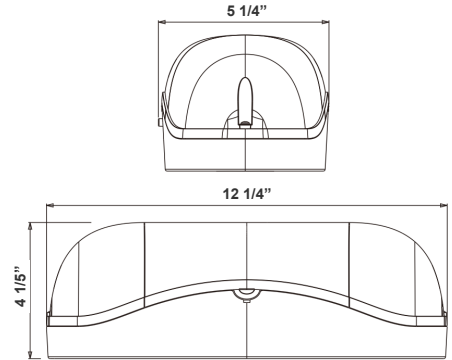

Customer Name: _____

Project Name: _____

Note: _____

Type: _____

4 1/5" (H) x 12 1/4" (W) x 5 1/4" (D)

Features

- Innovative, Easy Installation in Minutes
- Injection-Molded Thermoplastic ABS Housing, UL 94V-0 Flame Rating.
- 3-Year Warranty
- High Impact Thermo-Plastic Emergency Light with Polycarbonate Cover Available in Wet location with Seamless Silicon Gasket

Technical Specifications

Electrical:

- Voltage: 120-277V / 50-60Hz
- Power Factor: >0.90
- Wattage: 6W Per Head (2)
- Efficacy: 38 LPW Per Head (2)

Mechanical:

- Mounting: wall mounting with KO's in Back Plate
- Universal J-box Mounting Pattern
- Maximum 24 hours for Full Recharge Time
- Test Switch and Charge Indicator
- Operating temperature: 68-122°F
- Rated life: 90-minute rated
- White Finish
- IP 65, Indoor Use only