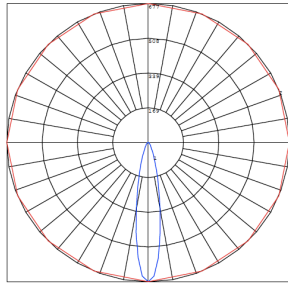

Other Models:

- 1.1W | 245LM | EL-M1
- 3W | 650LM | EL-HO

Phone: (877) 805-2252 | Fax: (877) 805-2252
www.westgatemfg.com

WG-Z7-26-2Z

Photometrics: EL-WP

BUG Rating: B0-U1-G0

Other Views:

Side View

Front View

Back View

Performance Table: EL-WP

MODEL NO.	Wattage	Voltage	Lumens	Color Temp.	BUG Rating	LPW
EL-WP	6W Per Head	120/277V	454LM	6151K	B0-U1-G0	38 (2)

Sample Ordering

Model

EL-WP

Other Models: