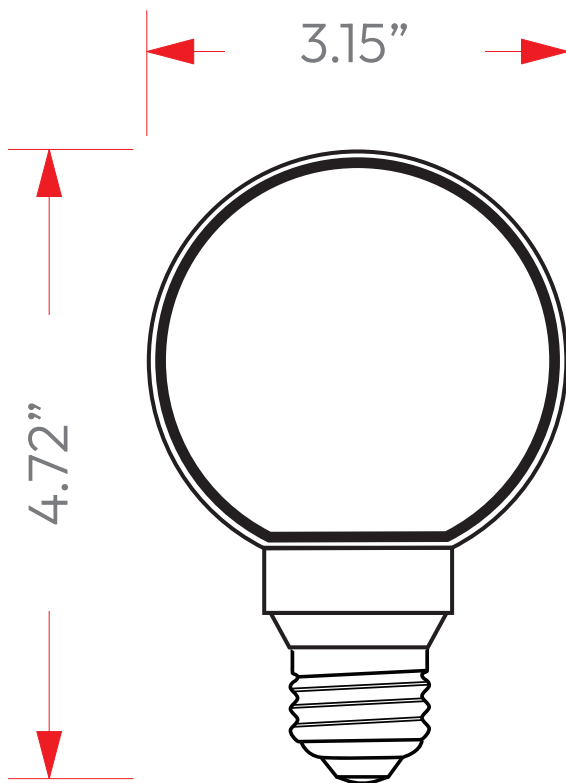

DPL SERIES

RESIDENTIAL LIGHTING

DPL-04-18K

Round Form 3.2in Dia

Technical Drawing: 3.15" (W) x 4.72" (H)

Customer Name: _____

Project Name: _____

Note: _____

Type: _____

Decorative pendant lamp featuring a standard E26 medium screw base, designed for 120V line voltage operation. Compatible with a wide range of LED, incandescent, or filament bulbs, providing versatile ambient and accent lighting for residential and commercial interiors.

FEATURES:

- LED Type: Decorative filament-style LED
- Filament Design: Elegant spiral filament for vintage aesthetic
- Filament Protection: Clear glass enclosure protects internal LED filament
- Material:
- High-quality decorative glass (all models except mesh)
- Decorative metal mesh basket housing (DPL-07M-18K)

SPECIFICATIONS:

ELECTRICAL:

- Base Type: E26 Medium Base
- Input Voltage: 120V
- Wattage: 4W
- Lumen Output: 160LM
- CCT: 1800K Extra Warm
- Frequency: 50/60Hz

CONSTRUCTION & DESIGN:

- LED Type: Decorative filament-style LED
- Filament Design: Elegant spiral filament for vintage aesthetic
- Filament Protection: Clear glass enclosure protects internal LED filament
- Material:
- High-quality decorative glass (all models except mesh)