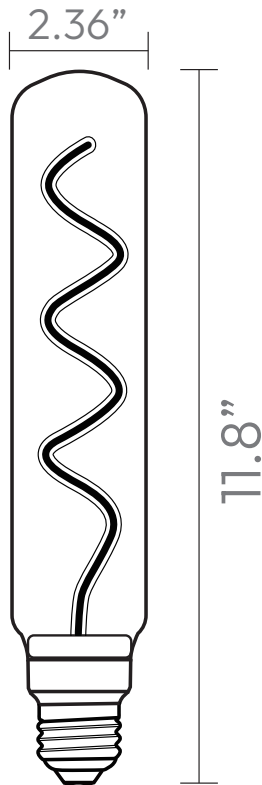

DPL SERIES

RESIDENTIAL LIGHTING

DPL-03-18K

Long Form 2.4X10in

Technical Drawing: 2.36" (W) x 11.8" (H)

Customer Name: _____

Project Name: _____

Note: _____

Type: _____

Decorative pendant lamp featuring a standard E26 medium screw base, designed for 120V line voltage operation. Compatible with a wide range of LED, incandescent, or filament bulbs, providing versatile ambient and accent lighting for residential and commercial interiors.

FEATURES:

- LED Type: Decorative filament-style LED
- Filament Design: Elegant spiral filament for vintage aesthetic
- Filament Protection: Clear glass enclosure protects internal LED filament
- Material:
- High-quality decorative glass (all models except mesh)
- Decorative metal mesh basket housing (DPL-07M-18K)

SPECIFICATIONS:

ELECTRICAL:

- Base Type: E26 Medium Base
- Input Voltage: 120V
- Wattage: 4W
- Lumen Output: 160LM
- CCT: 1800K Extra Warm
- Frequency: 50/60Hz

CONSTRUCTION & DESIGN:

- LED Type: Decorative filament-style LED
- Filament Design: Elegant spiral filament for vintage aesthetic
- Filament Protection: Clear glass enclosure protects internal LED filament
- Material:
- High-quality decorative glass (all models except mesh)