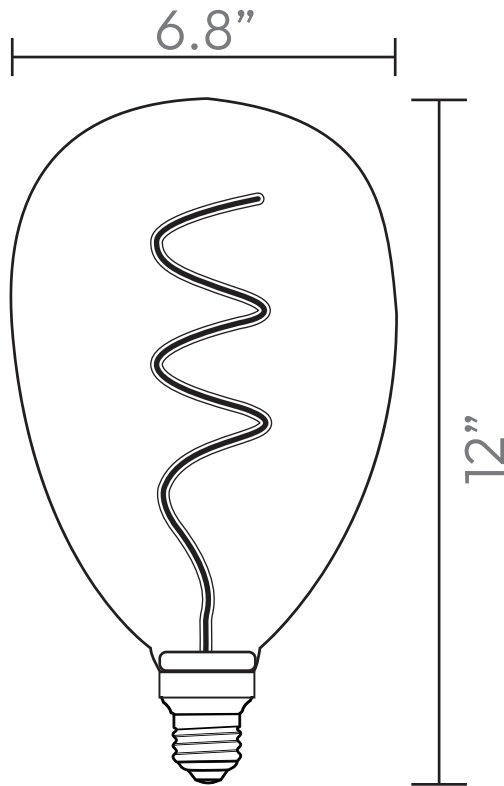

DPL SERIES

RESIDENTIAL LIGHTING

DPL-02-18K
Tear Drop 7in Dia

Technical Drawing: 6.8" (W) x 12" (H)

Customer Name: _____

Project Name: _____

Note: _____

Type: _____

Decorative pendant lamp featuring a standard E26 medium screw base, designed for 120V line voltage operation. Compatible with a wide range of LED, incandescent, or filament bulbs, providing versatile ambient and accent lighting for residential and commercial interiors.

FEATURES:

- LED Type: Decorative filament-style LED
- Filament Design: Elegant spiral filament for vintage aesthetic
- Filament Protection: Clear glass enclosure protects internal LED filament
- Material:
- High-quality decorative glass (all models except mesh)
- Decorative metal mesh basket housing (DPL-07M-18K)

SPECIFICATIONS:

ELECTRICAL:

- Base Type: E26 Medium Base
- Input Voltage: 120V
- Wattage: 4W
- Lumen Output: 160LM
- CCT: 1800K Extra Warm
- Frequency: 50/60Hz

CONSTRUCTION & DESIGN:

- LED Type: Decorative filament-style LED
- Filament Design: Elegant spiral filament for vintage aesthetic
- Filament Protection: Clear glass enclosure protects internal LED filament
- Material:
- High-quality decorative glass (all models except mesh)