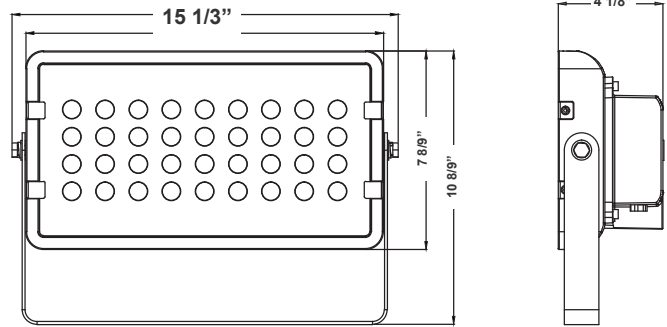

DMX SERIES OUTDOOR LIGHTING

DMX-FLS-72W-RGBW-BT-BK
DMX 512 COMPATIBLE RGBW SQUARE FLOOD LIGHT

Customer Name: _____

Project Name: _____

Note: _____ Type: _____

Selection:

10 8/9"(H) x 15 1/3"(W) x 4 1/8"(D)

The fixture has classic traditional appearance, professional light distribution design, 60-degree beam angle, ideal for park landscaping, garden, architectural landscape lighting, suitable for wet locations

Features

- Die-cast Aluminum Housing with Powder Coat Finish
- Adjustable Yoke Bracket
- 7-Year Warranty
- Lens Type: Plaid Tempered Glass + Aluminum Reflectors

Technical Specifications

Electrical:

- Voltage: 120-277V
- Power Factor: >0.9
- Wattage: 72W
- Efficacy: 44 LPW
- Operating Voltage: Max 900 mA, Max 36VDC
- In A DMX Lighting Setup, Lights Need To Be Connected With cables. The Cables Can Be "Daisy Chained" So That Each Light Can Plug Into The One Before It Instead Of All Lights Plugging Into The DMX Board Itself

Other Models:

- 96W | 4800LM | DMX-FLS-96W-RGBW-BT-BK

Photometrics: DMX-FLS-72W-RGBW-BT-BK

BUG Rating: B1-U1-G0

72W White, Area 20' x 20' Mounting Height: 9'

Other Views:

Side View

Front View