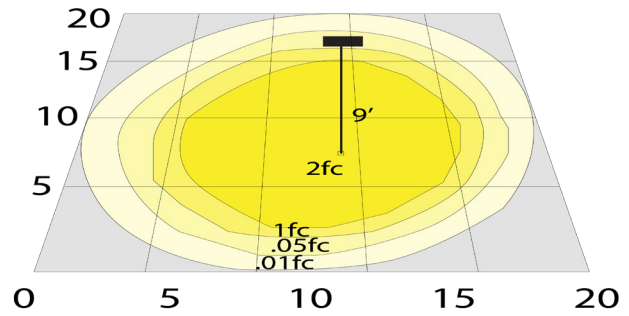

DMX SERIES OUTDOOR LIGHTING

DMX-FLS-72W-RGBW-BT-BK
DMX 512 COMPATIBLE RGBW SQUARE FLOOD LIGHT

Customer Name: _____

Project Name: _____

Note: _____ Type: _____

Selection:

10 8/9"(H) x 15 1/3"(W) x 4 1/8"(D)

The fixture has classic traditional appearance, professional light distribution design, 60-degree beam angle, ideal for park landscaping, garden, architectural landscape lighting, suitable for wet locations

Other Models:

- 96W | 4800LM | DMX-FLS-96W-RGBW-BT-BK

Photometrics: DMX-FLS-72W-RGBW-BT-BK

BUG Rating: B1-U1-G0

72W White, Area 20' x 20' Mounting Height: 9'

Other Views:

Side View

Front View