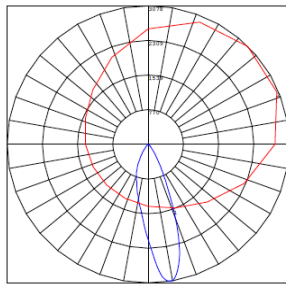

Other Models:

- 96W | 4800LM | DMX-FLS-96W-RGBW-BT-BK

Photometrics: DMX-FLS-72W-RGBW-BT-BK

BUG Rating: B1-U1-G0

72W White, Area 20' x 20' Mounting Height: 9'

Other Views:

Side View

Front View