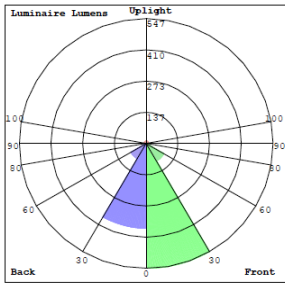

DMX SERIES OUTDOOR LIGHTING

DMX-FLS-72W-RGBW-BT-BK
DMX 512 COMPATIBLE RGBW SQUARE FLOOD LIGHT

Customer Name: _____

Project Name: _____

Note: _____ Type: _____

Selection:

10 8/9"(H) x 15 1/3"(W) x 4 1/8"(D)

The fixture has classic traditional appearance, professional light distribution design, 60-degree beam angle, ideal for park landscaping, garden, architectural landscape lighting, suitable for wet locations

Lighting:

- Dimming: Dimmable Through Phone App
- Total Lumens: 1300LM (Warm White) 3200LM (Cool White)
- Color Temperatures: RGBW Seletable Through DMX Controller
- Color Rendering Index: CRI ≥ 80
- Beam Angle: 60°

Other Models:

- 96W | 4800LM | DMX-FLS-96W-RGBW-BT-BK

Photometrics: DMX-FLS-72W-RGBW-BT-BK

BUG Rating: B1-U1-G0

72W White, Area 20' x 20' Mounting Height: 9'

Other Views:

Side View

Front View