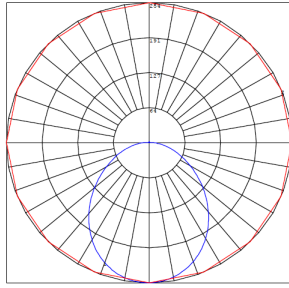

Photometrics: DLSF4-MCT5

BUG Rating: B0-U1-G0