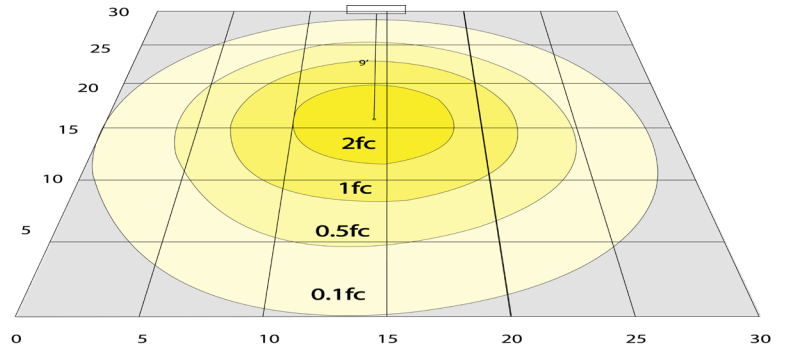

Photometrics: DLSF4-MCT5

BUG Rating: B0-U1-G0

12W 5000K, Area 30'x 30' Mounting Height: 9'

Other Views:

Side View

Front View

Performance Table: DLSF4-MCT5

MODEL NO.	Wattage	Voltage	Lumens	Color Temp.	BUG Rating	LPW
DLSF4-MCT5	12W	120V	1080LM	2700K 3000K 3500K 4000K 5000K	B0-U1-G0	90