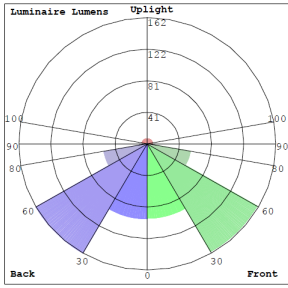

Photometrics: DLSF4-MCT5

BUG Rating: B0-U1-G0