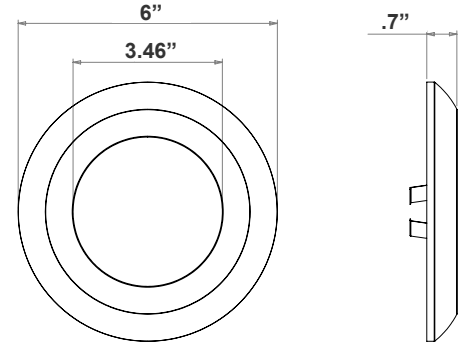

Customer Name: _____
Project Name: _____
Note: _____ | Type: _____

6"(D) x .7"(W)