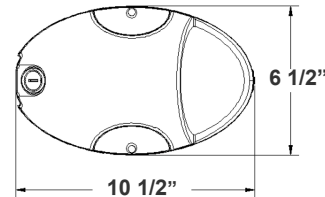

Note: \_\_\_\_\_ Type: \_\_\_\_\_

6 1/2"(H) x 10 1/2"(W) x 3 2/3"(D)

LED Non-Cutoff Wall Pack with Photocell is ideal for general site lighting, loading docks, doorway, pathway and parking areas.