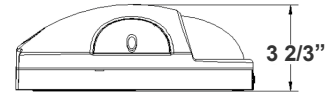

Note: \_\_\_\_\_ Type: \_\_\_\_\_

6 1/2"(H) x 10 1/2"(W) x 3 2/3"(D)

LED Non-Cutoff Wall Pack with Photocell is ideal for general site lighting, loading docks, doorway, pathway and parking areas.