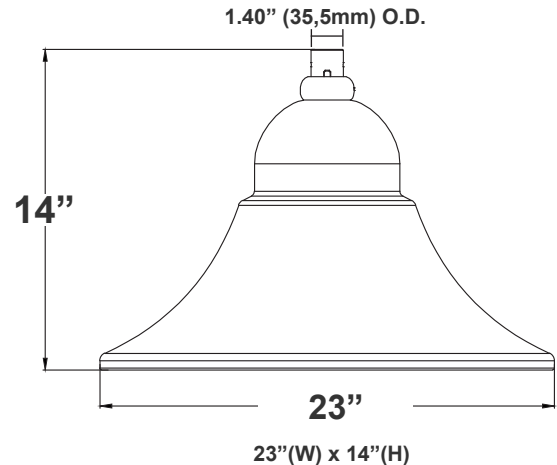

Features

- AL1060 Aluminum Hosing, Outdoor Powder Coating
- 7-Year Warranty
- Multi CCT and Power: Selectable Switch Inside Of The Fixture

Technical Specifications

Electrical:

- Voltage: 100-277V AC 50/60Hz
- Wattage: 80W/100W/150W
- Power Factor: 0.9
- THD<20%
- Efficacy: 130LM/W

Mechanical:

- AL1060 Aluminum Hosing, Outdoor Powder Coating
- Photocell Included (With Disconnect Switch) Twist-Lock Zhaga Socket Pre-Installed. See Motion
- Sensor Accessories.
- 6' SJTW 18,3 AWG Power Cable
- 6' SJTW Dimming Cable
- Aluminum LED board: High Conductive, Waterproof, Aging Resistance, Salt eResistance
- Programmable Bi-Level Motion Sensor & Emergency Backup Options
- Operating Temperature: -40°F~104°F
- IP Rating: IP66, Suitable for Wet Locations
- 7-Year Warranty

Lighting:

- Multi CCT and Power: Selectable Switch Inside Of The Fixture
- Dimmable: 0~10V Dimming
- Lens: High Light Transmittance PC, anti-UV and Fire Resistant
- LED: Lumileds 2835
- Total Lumens: 19500LM Max.
- Color Temperature: 3000K/4000K/5000K
- Color Rendering index: >70
- Beam Angle: Type V (150° X 150°)
- Lifespan: 70000 Hrs.

Applications:

- Ideal For Garden, Amusement Park, Residential Quater , Industrial Park And Pedestrian street.

Other Models:

- 100W | 13000LM | DAB-A16-50-100W-MCTP-SR
- 100W | 13000LM | DAB-B20-50-100W-MCTP-SR