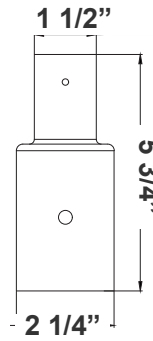

ACCESSORIES:

**DAB-BA
DAB-PA2-2**
2in POLE + 23in fixture
(double)

**DAB-BA
DAB-PA3-2**
3in POLE + 23in fixture
(double)

**DAB-BA
DAB-PA4-2**
4in POLE + 23in fixture
(double)

DAB-PA2-2
2 1/4"(W) x 6 1/8"(H)

DAB-PA3-2
3 1/2"(W) x 6 1/8"(H)

DAB-PA4-2
4 3/4"(W) x 7"(H)

**DAB-BA
DAB-PA2-1**
2in POLE + 23in fixture

**DAB-BA
DAB-PA3-1**
3in POLE + 23in fixture

**DAB-BA
DAB-PA4-1**
4in POLE + 23in fixture

DAB-PA2-1
2 1/4"(W) x 5 3/4"(H)

DAB-PA3-1
3 1/2"(W) x 6"(H)

DAB-PA4-1
4 3/4"(W) x 7"(H)

DAB-BA
2in POLE + 23in fixture head

DAB-BA
3in POLE + 23in fixture head

DAB-BA
4in POLE + 23in fixture head

DAB-BA
23 1/2"(W) x 25 1/2"(H)

DAB-WB-A
DAB-WB-A+23in fixture
for wall

DAB-WB-A

DAB-PB-B
DAB-PB-B+23in fixture
for pole

DAB-PB-B
DAB-PB-B+23in fixture
(double)
for pole

DAB-PB-B
20 3/4"(W) x 7 1/2"(H)

DAB-WB-C
DAB-WB-C+23in fixture
for wall

DAB-WB-C
26"(W) x 31"(H) x 5"(D)

*Decorative Arms & Poles Available Per Job Spec