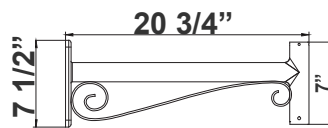

DAB-PA3-2
3 1/2"(W) x 6 1/8"(H)

DAB-PA4-2
4 3/4"(W) x 7"(H)

**DAB-BA
DAB-PA2-1**
2in POLE + 23in fixture

**DAB-BA
DAB-PA3-1**
3in POLE + 23in fixture

**DAB-BA
DAB-PA4-1**
4in POLE + 23in fixture

DAB-PA2-1
2 1/4"(W) x 5 3/4"(H)

DAB-PA3-1
3 1/2"(W) x 6"(H)

DAB-PA4-1
4 3/4"(W) x 7"(H)

DAB-BA
2in POLE + 23in fixture head

DAB-BA
3in POLE + 23in fixture head

DAB-BA
4in POLE + 23in fixture head

DAB-BA
23 1/2"(W) x 25 1/2"(H)

DAB-WB-A
DAB-WB-A+23in fixture
for wall

DAB-WB-A

DAB-PB-B
DAB-PB-B+23in fixture
for pole

DAB-PB-B
DAB-PB-B+23in fixture
(double)
for pole

DAB-PB-B
20 3/4"(W) x 7 1/2"(H)

DAB-WB-C
DAB-WB-C+23in fixture
for wall

DAB-WB-C
26"(W) x 31"(H) x 5"(D)

*Decorative Arms & Poles Available Per Job Spec

EPA Rating:

EPA of DAB Series

The height of the pole DAB-A16-50-100W- MCTP-SR	10'	12'	14'	16'	18'	20'
		4	4.47	4.94	5.41	5.88
	3.49	3.96	4.43	4.9	5.37	5.84
	5.6	6.07	6.54	7.01	7.48	7.95

The height of the pole DAB-B20-50-100W- MCTP-SR	10'	12'	14'	16'	18'	20'
		4.13	4.6	5.07	5.54	6.01
	3.56	4.03	5.5	5.97	6.44	6.91
	5.86	6.33	6.8	7.27	7.74	8.21