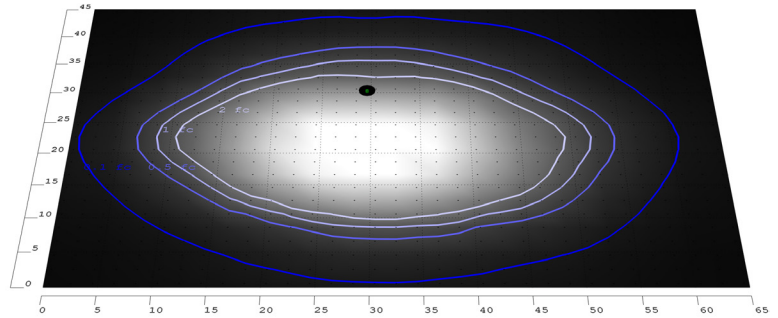

Photometrics: DAB-B23-80-150W-MCTP-SR

BUD Rating: B3-U0-G2

80W 5000K, Area 45'x 65' Mounting Height: 9'

Performance Table: DAB-B23-80-150W-MCTP-SR

MODEL NO.	Wattage	Voltage	Lumens	Color Temp.	BUG Rating	LPW
DAB-B23-80-150W-MCTP-SR	80W 100W 150W	120-277V	10400LM 13000LM 19500LM	3000K 4000K 5000K	B3-U0-G2	130