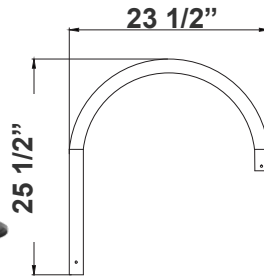

DAB-PA3-2
3 1/2"(W) x 6 1/8"(H)

DAB-PA4-2
4 3/4"(W) x 7"(H)

**DAB-BA
DAB-PA2-1**
2in POLE + 23in fixture

**DAB-BA
DAB-PA3-1**
3in POLE + 23in fixture

**DAB-BA
DAB-PA4-1**
4in POLE + 23in fixture

DAB-PA2-1
2 1/4"(W) x 5 3/4"(H)

DAB-PA3-1
3 1/2"(W) x 6"(H)

DAB-PA4-1
4 3/4"(W) x 7"(H)

DAB-BA
2in POLE + 23in fixture head

DAB-BA
3in POLE + 23in fixture head

DAB-BA
4in POLE + 23in fixture head

DAB-BA
23 1/2"(W) x 25 1/2"(H)

DAB-WB-A
DAB-WB-A+23in fixture
for wall

DAB-WB-A

DAB-PB-B
DAB-PB-B+23in fixture
for pole

DAB-PB-B
DAB-PB-B+23in fixture
(double)
for pole

DAB-PB-B
20 3/4"(W) x 7 1/2"(H)

DAB-WB-C
DAB-WB-C+23in fixture
for wall

DAB-WB-C
26"(W) x 31"(H) x 5"(D)

*Decorative Arms & Poles Available Per Job Spec

EPA Rating:

EPA of DAB Series

The height of the pole DAB-A16-50-100W- MCTP-SR	10'	12'	14'	16'	18'	20'
		4	4.47	4.94	5.41	5.88
	3.49	3.96	4.43	4.9	5.37	5.84
	5.6	6.07	6.54	7.01	7.48	7.95

The height of the pole DAB-B20-50-100W- MCTP-SR	10'	12'	14'	16'	18'	20'
		4.13	4.6	5.07	5.54	6.01
	3.56	4.03	5.5	5.97	6.44	6.91
	5.86	6.33	6.8	7.27	7.74	8.21