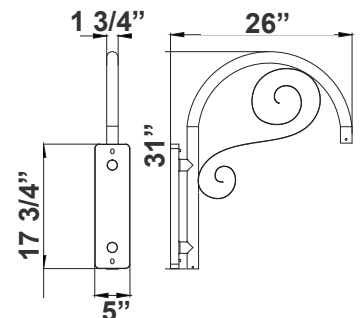

DAB-PA3-2
3 1/2"(W) x 6 1/8"(H)

DAB-PA4-2
4 3/4"(W) x 7"(H)

**DAB-BA
DAB-PA2-1**
2in POLE + 23in fixture

**DAB-BA
DAB-PA3-1**
3in POLE + 23in fixture

**DAB-BA
DAB-PA4-1**
4in POLE + 23in fixture

DAB-PA2-1
2 1/4"(W) x 5 3/4"(H)

DAB-PA3-1
3 1/2"(W) x 6"(H)

DAB-PA4-1
4 3/4"(W) x 7"(H)

DAB-BA
2in POLE + 23in fixture head

DAB-BA
3in POLE + 23in fixture head

DAB-BA
4in POLE + 23in fixture head

DAB-BA
23 1/2"(W) x 25 1/2"(H)

DAB-WB-A
DAB-WB-A+23in fixture
for wall

DAB-WB-A

DAB-PB-B
DAB-PB-B+23in fixture
for pole

DAB-PB-B
DAB-PB-B+23in fixture
(double)
for pole

DAB-PB-B
20 3/4"(W) x 7 1/2"(H)

DAB-WB-C
DAB-WB-C+23in fixture
for wall

DAB-WB-C
26"(W) x 31"(H) x 5"(D)

*Decorative Arms & Poles Available Per Job Spec

EPA Rating:

EPA of DAB Series

The height of the pole DAB-A16-50-100W- MCTP-SR	10'	12'	14'	16'	18'	20'
		4	4.47	4.94	5.41	5.88
	3.49	3.96	4.43	4.9	5.37	5.84
	5.6	6.07	6.54	7.01	7.48	7.95

The height of the pole DAB-B20-50-100W- MCTP-SR	10'	12'	14'	16'	18'	20'
		4.13	4.6	5.07	5.54	6.01
	3.56	4.03	5.5	5.97	6.44	6.91
	5.86	6.33	6.8	7.27	7.74	8.21