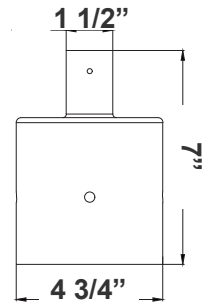

ACCESSORIES:

**DAB-BA
DAB-PA2-2**
2in POLE + 23in fixture
(double)

**DAB-BA
DAB-PA3-2**
3in POLE + 23in fixture
(double)

**DAB-BA
DAB-PA4-2**
4in POLE + 23in fixture
(double)

DAB-PA2-2
2 1/4"(W) x 6 1/8"(H)

DAB-PA3-2
3 1/2"(W) x 6 1/8"(H)

DAB-PA4-2
4 3/4"(W) x 7"(H)

**DAB-BA
DAB-PA2-1**
2in POLE + 23in fixture

**DAB-BA
DAB-PA3-1**
3in POLE + 23in fixture

**DAB-BA
DAB-PA4-1**
4in POLE + 23in fixture

DAB-PA2-1
2 1/4"(W) x 5 3/4"(H)

DAB-PA3-1
3 1/2"(W) x 6"(H)

DAB-PA4-1
4 3/4"(W) x 7"(H)

DAB-BA
2in POLE + 23in fixture head

DAB-BA
3in POLE + 23in fixture head

DAB-BA
4in POLE + 23in fixture head

DAB-BA
23 1/2"(W) x 25 1/2"(H)

DAB-WB-A
DAB-WB-A+23in fixture
for wall

DAB-WB-A

DAB-PB-B
DAB-PB-B+23in fixture
for pole

DAB-PB-B
DAB-PB-B+23in fixture
(double)
for pole

DAB-PB-B
20 3/4"(W) x 7 1/2"(H)

DAB-WB-C
DAB-WB-C+23in fixture
for wall

DAB-WB-C
26"(W) x 31"(H) x 5"(D)

*Decorative Arms & Poles Available Per Job Spec