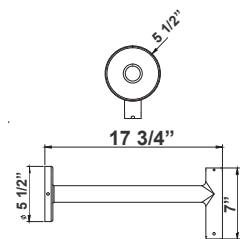

DAB-PA3-2
3 1/2"(W) x 6 1/8"(H)

DAB-PA4-2
4 3/4"(W) x 7"(H)

**DAB-BA
DAB-PA2-1**
2in POLE + 23in fixture

**DAB-BA
DAB-PA3-1**
3in POLE + 23in fixture

**DAB-BA
DAB-PA4-1**
4in POLE + 23in fixture

DAB-PA2-1
2 1/4"(W) x 5 3/4"(H)

DAB-PA3-1
3 1/2"(W) x 6"(H)

DAB-PA4-1
4 3/4"(W) x 7"(H)

DAB-BA
2in POLE + 23in fixture head

DAB-BA
3in POLE + 23in fixture head

DAB-BA
4in POLE + 23in fixture head

DAB-BA
23 1/2"(W) x 25 1/2"(H)

DAB-WB-A
DAB-WB-A+23in fixture
for wall

DAB-WB-A

DAB-PB-B
DAB-PB-B+23in fixture
for pole

DAB-PB-B
DAB-PB-B+23in fixture
(double)
for pole

DAB-PB-B
20 3/4"(W) x 7 1/2"(H)

DAB-WB-C
DAB-WB-C+23in fixture
for wall

DAB-WB-C
26"(W) x 31"(H) x 5"(D)

*Decorative Arms & Poles Available Per Job Spec

EPA Rating:

EPA of DAB Series

The height of the pole DAB-A16-50-100W- MCTP-SR	10'	12'	14'	16'	18'	20'
		4	4.47	4.94	5.41	5.88
	3.49	3.96	4.43	4.9	5.37	5.84
	5.6	6.07	6.54	7.01	7.48	7.95

The height of the pole DAB-B20-50-100W- MCTP-SR	10'	12'	14'	16'	18'	20'
		4.13	4.6	5.07	5.54	6.01
	3.56	4.03	5.5	5.97	6.44	6.91
	5.86	6.33	6.8	7.27	7.74	8.21