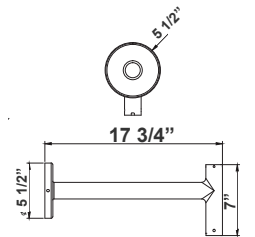

**DAB-BA
DAB-PA3-1**

3in POLE + 20in fixture

(Pole separate per job spec*)

**DAB-BA
DAB-PA4-1**

4in POLE + 20in fixture

(Pole separate per job spec*)

DAB-PA2-1
2 1/4"(W) x 5 3/4"(H)

DAB-PA3-1
3 1/2"(W) x 6"(H)

DAB-PA4-1
4 3/4"(W) x 7"(H)

DAB-BA

2in POLE + 20in fixture head

DAB-BA

3in POLE + 20in fixture head

DAB-BA

4in POLE + 20in fixture head

DAB-BA
23 1/2"(W) x 25 1/2"(H)

DAB-WB-A

DAB-WB-A+20in fixture
for wall

DAB-WB-A

17 3/4"(W) x 7"(H) x 5 1/2"(D)

DAB-PB-B

DAB-PB-B+20in fixture
for pole

(Pole separate per job spec*)

DAB-PB-B

DAB-PB-B+20in fixture
(double)for pole

(Pole separate per job spec*)

DAB-PB-B
20 5/8"(W) x 7 1/2"(H)

DAB-WB-C

DAB-WB-C+20in fixture
for wall

DAB-WB-C

26"(W) x 31"(H) x 5"(D)

*Decorative Arms & Poles Available Per Job Spec