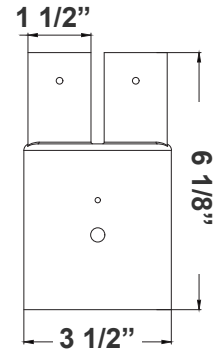

ACCESSORIES:

**DAB-BA
DAB-PA2-2**

2in POLE + 20in fixture
(double)

(Pole separate per job spec*)

**DAB-BA
DAB-PA3-2**

3in POLE + 20in fixture
(double)

(Pole separate per job spec*)

**DAB-BA
DAB-PA4-2**

4in POLE + 20in fixture
(double)

(Pole separate per job spec*)

DAB-PA2-2
2 1/4"(W) x 6 1/8"(H)

DAB-PA3-2
3 1/2"(W) x 6 1/8"(H)

DAB-PA4-2
4 3/4"(W) x 7"(H)

**DAB-BA
DAB-PA2-1**

2in POLE + 20in fixture

(Pole separate per job spec*)

DAB-PA4-1
4 3/4"(W) x 7"(H)

DAB-BA

2in POLE + 20in fixture head

DAB-BA

3in POLE + 20in fixture head

DAB-BA

4in POLE + 20in fixture head

DAB-BA
23 1/2"(W) x 25 1/2"(H)

DAB-WB-A

DAB-WB-A+20in fixture
for wall

DAB-WB-A

17 3/4"(W) x 7"(H) x 5 1/2"(D)

DAB-PB-B

DAB-PB-B+20in fixture
for pole

(Pole separate per job spec*)

DAB-PB-B