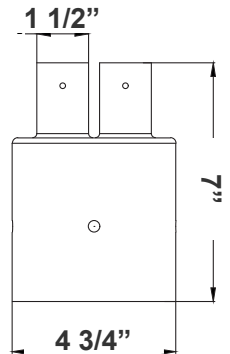

4in POLE + 20in fixture
(double)

(Pole separate per job spec*)

DAB-PA2-2
2 1/4"(W) x 6 1/8"(H)

DAB-PA3-2
3 1/2"(W) x 6 1/8"(H)

DAB-PA4-2
4 3/4"(W) x 7"(H)

**DAB-BA
DAB-PA2-1**

2in POLE + 20in fixture

(Pole separate per job spec*)

**DAB-BA
DAB-PA3-1**

3in POLE + 20in fixture

(Pole separate per job spec*)

**DAB-BA
DAB-PA4-1**

4in POLE + 20in fixture

(Pole separate per job spec*)

DAB-PA2-1
2 1/4"(W) x 5 3/4"(H)

DAB-PA3-1
3 1/2"(W) x 6"(H)

DAB-PA4-1
4 3/4"(W) x 7"(H)

DAB-BA

2in POLE + 20in fixture head

DAB-BA

3in POLE + 20in fixture head

DAB-BA

4in POLE + 20in fixture head

DAB-BA
23 1/2"(W) x 25 1/2"(H)

DAB-WB-A

DAB-WB-A+20in fixture
for wall

DAB-WB-A

17 3/4"(W) x 7"(H) x 5 1/2"(D)

DAB-PB-B

DAB-PB-B+20in fixture
for pole

(Pole separate per job spec*)

DAB-PB-B