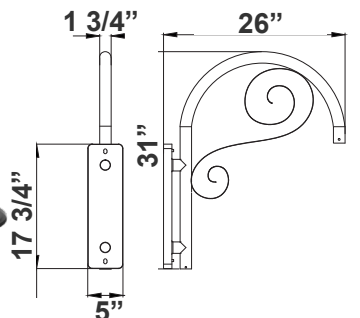

DAB-PA4-1
4 3/4"(W) x 7"(H)

DAB-BA

2in POLE + 20in fixture head

DAB-BA

3in POLE + 20in fixture head

DAB-BA

4in POLE + 20in fixture head

DAB-BA
23 1/2"(W) x 25 1/2"(H)

DAB-WB-A

DAB-WB-A+20in fixture
for wall

DAB-WB-A

17 3/4"(W) x 7"(H) x 5 1/2"(D)

DAB-PB-B

DAB-PB-B+20in fixture
for pole

(Pole separate per job spec*)

DAB-PB-B

DAB-PB-B+20in fixture
(double)for pole

(Pole separate per job spec*)

DAB-PB-B
20 5/8"(W) x 7 1/2"(H)

DAB-WB-C

DAB-WB-C+20in fixture
for wall

DAB-WB-C

26"(W) x 31"(H) x 5"(D)

*Decorative Arms & Poles Available Per Job Spec

EPA Rating:

EPA of DAB Series

The height of the pole DAB-A16-50-100W- MCTP-SR	10'	12'	14'	16'	18'	20'
		4	4.47	4.94	5.41	5.88
	3.49	3.96	4.43	4.9	5.37	5.84
	5.6	6.07	6.54	7.01	7.48	7.95

The height of the pole DAB-B20-50-100W- MCTP-SR	10'	12'	14'	16'	18'	20'
		4.13	4.6	5.07	5.54	6.01
	3.56	4.03	5.5	5.97	6.44	6.91
	5.86	6.33	6.8	7.27	7.74	8.21