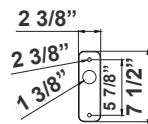

DAB-PA4-1
4 3/4"(W) x 7"(H)

DAB-BA

2in POLE + 20in fixture head

DAB-BA

3in POLE + 20in fixture head

DAB-BA

4in POLE + 20in fixture head

DAB-BA
23 1/2"(W) x 25 1/2"(H)

DAB-WB-A

DAB-WB-A+20in fixture
for wall

DAB-WB-A

17 3/4"(W) x 7"(H) x 5 1/2"(D)

DAB-PB-B

DAB-PB-B+20in fixture
for pole

(Pole separate per job spec*)

DAB-PB-B

DAB-PB-B+20in fixture
(double)for pole

(Pole separate per job spec*)

DAB-PB-B
20 5/8"(W) x 7 1/2"(H)

DAB-WB-C

DAB-WB-C+20in fixture
for wall

DAB-WB-C

26"(W) x 31"(H) x 5"(D)

*Decorative Arms & Poles Available Per Job Spec

EPA Rating:

EPA of DAB Series

The height of the pole DAB-A16-50-100W- MCTP-SR	10'	12'	14'	16'	18'	20'
		4	4.47	4.94	5.41	5.88
	3.49	3.96	4.43	4.9	5.37	5.84
	5.6	6.07	6.54	7.01	7.48	7.95

The height of the pole DAB-B20-50-100W- MCTP-SR	10'	12'	14'	16'	18'	20'
		4.13	4.6	5.07	5.54	6.01
	3.56	4.03	5.5	5.97	6.44	6.91
	5.86	6.33	6.8	7.27	7.74	8.21