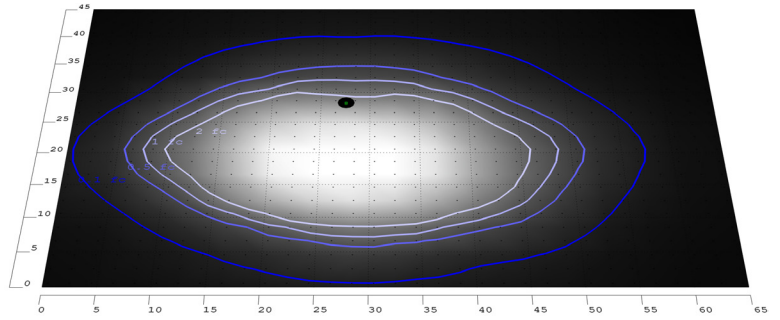

Phone: (877) 805-2252 | Fax: (877) 805-2252
www.westgatemfg.com

Photometrics: DAB-B20-50-100W-MCTP-SR

BUD Rating: B3-U0-G2

50W 5000K, Area 45'x 65' Mounting Height: 9'

Performance Table: DAB-B20-50-100W-MCTP-SR