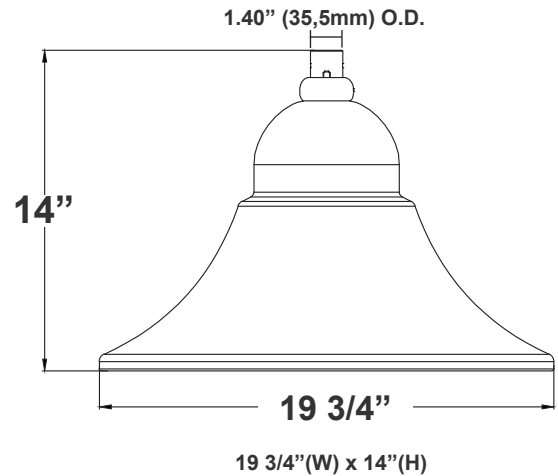

Features

- AL1060 Aluminum Hosing, Outdoor Powder Coating
- 7-Year Warranty
- Multi CCT and Power: Selectable Switch Inside Of The Fixture

Technical Specifications

Electrical:

- Voltage: 100-277V AC 50/60Hz
- Wattage: 50W/80W/100W
- Power Factor: 0.9
- THD<20%
- Efficacy: 130LM/W

Mechanical:

- DC Button Photocell with ON/OFF Switch Included
- AL1060 Aluminum Hosing, Outdoor Powder Coating
- Photocell Included (With Disconnect Switch)
- EPA rating is 1.92 square feet.
- Twist-Lock Zhaga Socket Pre-Installed. See Motion Sensor Accessories
- 6' SJTW 18,3 AWG Power Cable
- 6' SJTW Dimming Cable
- Aluminum LED board: High Conductive, Waterproof, Aging Resistance, Salt eRsistance
- Programmable Bi-Level Motion Sensor & Emergency Backup Options
- Operating Temperature: -40°F~104°F
- IP Rating: IP66, Suitable for Wet Locations
- 7-Year Warranty

Lighting:

- Multi CCT and Power: Selectable Switch Inside Of The Fixture
- Dimmable: 0~10V Dimming
- Lens: High Light Transmittance PC, anti-UV and Fire Resistant
- LED: Lumileds 2835
- Total Lumens: 13000LM Max.
- Color Temperature: 3000K/4000K/5000K
- Color Rendering index: >70
- Beam Angle: Type III
- Lifespan: 70000 Hrs.

Applications:

- Ideal For Garden, Amusement Park, Residential Quater , Industrial Park And Pedestrian street.

Other Models:

- 100W | 13000LM | DAB-A16-50-100W-MCTP-SR
- 150W | 19500LM | DAB-B23-80-150W-MCTP-S

Phone: (877) 805-2252 | Fax: (877) 805-2252
www.westgatemfg.com