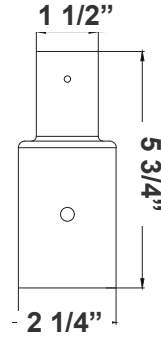

4in POLE + 20in fixture
(double)

(Pole separate per job spec*)

DAB-PA2-2
2 1/4"(W) x 6 1/8"(H)

DAB-PA3-2
3 1/2"(W) x 6 1/8"(H)

DAB-PA4-2
4 3/4"(W) x 7"(H)

**DAB-BA
DAB-PA2-1**

2in POLE + 20in fixture

(Pole separate per job spec*)

**DAB-BA
DAB-PA3-1**

3in POLE + 20in fixture

(Pole separate per job spec*)

**DAB-BA
DAB-PA4-1**

4in POLE + 20in fixture

(Pole separate per job spec*)

DAB-PA2-1
2 1/4"(W) x 5 3/4"(H)

DAB-PA3-1
3 1/2"(W) x 6"(H)

DAB-PA4-1
4 3/4"(W) x 7"(H)

DAB-BA

2in POLE + 20in fixture head

DAB-BA

3in POLE + 20in fixture head

DAB-BA

4in POLE + 20in fixture head

DAB-BA
23 1/2"(W) x 25 1/2"(H)

DAB-WB-A

DAB-WB-A+20in fixture
for wall

DAB-WB-A

17 3/4"(W) x 7"(H) x 5 1/2"(D)

DAB-PB-B

DAB-PB-B+20in fixture
for pole

(Pole separate per job spec*)

DAB-PB-B