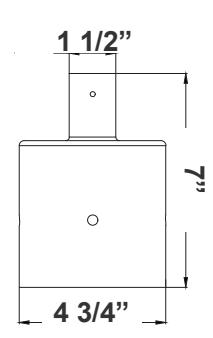

4in POLE + 20in fixture
(double)

(Pole separate per job spec*)

DAB-PA2-2
2 1/4"(W) x 6 1/8"(H)

DAB-PA3-2
3 1/2"(W) x 6 1/8"(H)

DAB-PA4-2
4 3/4"(W) x 7"(H)

**DAB-BA
DAB-PA2-1**

2in POLE + 20in fixture

(Pole separate per job spec*)

**DAB-BA
DAB-PA3-1**

3in POLE + 20in fixture

(Pole separate per job spec*)

**DAB-BA
DAB-PA4-1**

4in POLE + 20in fixture

(Pole separate per job spec*)

DAB-PA2-1
2 1/4"(W) x 5 3/4"(H)

DAB-PA3-1
3 1/2"(W) x 6"(H)

DAB-PA4-1
4 3/4"(W) x 7"(H)

DAB-BA

2in POLE + 20in fixture head

DAB-BA

3in POLE + 20in fixture head

DAB-BA

4in POLE + 20in fixture head

DAB-BA
23 1/2"(W) x 25 1/2"(H)

DAB-WB-A

DAB-WB-A+20in fixture
for wall

DAB-WB-A

17 3/4"(W) x 7"(H) x 5 1/2"(D)

DAB-PB-B

DAB-PB-B+20in fixture
for pole

(Pole separate per job spec*)

DAB-PB-B