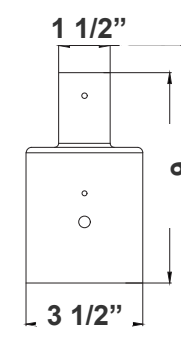

4in POLE + 20in fixture
(double)

(Pole separate per job spec*)

DAB-PA2-2
2 1/4"(W) x 6 1/8"(H)

DAB-PA3-2
3 1/2"(W) x 6 1/8"(H)

DAB-PA4-2
4 3/4"(W) x 7"(H)

**DAB-BA
DAB-PA2-1**

2in POLE + 20in fixture

(Pole separate per job spec*)

**DAB-BA
DAB-PA3-1**

3in POLE + 20in fixture

(Pole separate per job spec*)

**DAB-BA
DAB-PA4-1**

4in POLE + 20in fixture

(Pole separate per job spec*)

DAB-PA2-1
2 1/4"(W) x 5 3/4"(H)

DAB-PA3-1
3 1/2"(W) x 6"(H)

DAB-PA4-1
4 3/4"(W) x 7"(H)

DAB-BA

2in POLE + 20in fixture head

DAB-BA

3in POLE + 20in fixture head

DAB-BA

4in POLE + 20in fixture head

DAB-BA
23 1/2"(W) x 25 1/2"(H)

DAB-WB-A

DAB-WB-A+20in fixture
for wall

DAB-WB-A

17 3/4"(W) x 7"(H) x 5 1/2"(D)

DAB-PB-B

DAB-PB-B+20in fixture
for pole

(Pole separate per job spec*)

DAB-PB-B