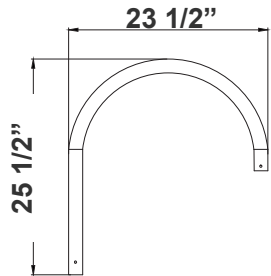

**DAB-BA
DAB-PA3-1**

3in POLE + 20in fixture

(Pole separate per job spec*)

**DAB-BA
DAB-PA4-1**

4in POLE + 20in fixture

(Pole separate per job spec*)

DAB-PA2-1
2 1/4"(W) x 5 3/4"(H)

DAB-PA3-1
3 1/2"(W) x 6"(H)

DAB-PA4-1
4 3/4"(W) x 7"(H)

DAB-BA

2in POLE + 20in fixture head

DAB-BA

3in POLE + 20in fixture head

DAB-BA

4in POLE + 20in fixture head

DAB-BA
23 1/2"(W) x 25 1/2"(H)

DAB-WB-A

DAB-WB-A+20in fixture
for wall

DAB-WB-A

17 3/4"(W) x 7"(H) x 5 1/2"(D)

DAB-PB-B

DAB-PB-B+20in fixture
for pole

(Pole separate per job spec*)

DAB-PB-B

DAB-PB-B+20in fixture
(double)for pole

(Pole separate per job spec*)

DAB-PB-B
20 5/8"(W) x 7 1/2"(H)

DAB-WB-C

DAB-WB-C+20in fixture
for wall

DAB-WB-C

26"(W) x 31"(H) x 5"(D)

*Decorative Arms & Poles Available Per Job Spec