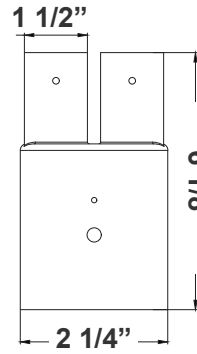

ACCESSORIES:

**DAB-BA
DAB-PA2-2**

2in POLE + 20in fixture
(double)

(Pole separate per job spec*)

**DAB-BA
DAB-PA3-2**

3in POLE + 20in fixture
(double)

(Pole separate per job spec*)

**DAB-BA
DAB-PA4-2**

4in POLE + 20in fixture
(double)

(Pole separate per job spec*)

DAB-PA2-2
2 1/4"(W) x 6 1/8"(H)

DAB-PA3-2
3 1/2"(W) x 6 1/8"(H)

DAB-PA4-2
4 3/4"(W) x 7"(H)

**DAB-BA
DAB-PA2-1**

2in POLE + 20in fixture

(Pole separate per job spec*)

DAB-PA4-1
4 3/4"(W) x 7"(H)

DAB-BA

2in POLE + 20in fixture head

DAB-BA

3in POLE + 20in fixture head

DAB-BA

4in POLE + 20in fixture head

DAB-BA
23 1/2"(W) x 25 1/2"(H)

DAB-WB-A

DAB-WB-A+20in fixture
for wall

DAB-WB-A

17 3/4"(W) x 7"(H) x 5 1/2"(D)

DAB-PB-B

DAB-PB-B+20in fixture
for pole

(Pole separate per job spec*)

DAB-PB-B