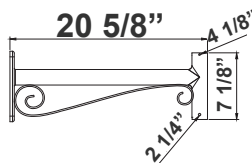

DAB-PA4-1
4 3/4"(W) x 7"(H)

DAB-BA

2in POLE + 20in fixture head

DAB-BA

3in POLE + 20in fixture head

DAB-BA

4in POLE + 20in fixture head

DAB-BA
23 1/2"(W) x 25 1/2"(H)

DAB-WB-A

DAB-WB-A+20in fixture
for wall

DAB-WB-A

17 3/4"(W) x 7"(H) x 5 1/2"(D)

DAB-PB-B

DAB-PB-B+20in fixture
for pole

(Pole separate per job spec*)

DAB-PB-B

DAB-PB-B+20in fixture
(double)for pole

(Pole separate per job spec*)

DAB-PB-B
20 5/8"(W) x 7 1/2"(H)

DAB-WB-C

DAB-WB-C+20in fixture
for wall

DAB-WB-C

26"(W) x 31"(H) x 5"(D)

*Decorative Arms & Poles Available Per Job Spec

EPA Rating:

EPA of DAB Series

The height of the pole DAB-A16-50-100W- MCTP-SR	10'	12'	14'	16'	18'	20'
		4	4.47	4.94	5.41	5.88
	3.49	3.96	4.43	4.9	5.37	5.84
	5.6	6.07	6.54	7.01	7.48	7.95

The height of the pole DAB-B20-50-100W- MCTP-SR	10'	12'	14'	16'	18'	20'
		4.13	4.6	5.07	5.54	6.01
	3.56	4.03	5.5	5.97	6.44	6.91
	5.86	6.33	6.8	7.27	7.74	8.21