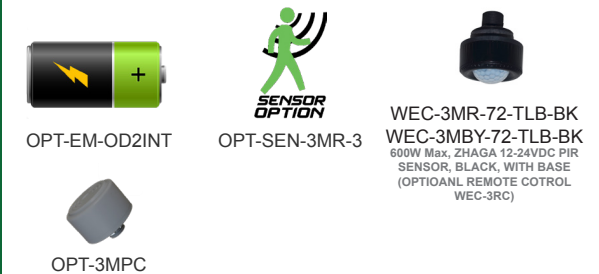

Accessories:

Blank = No Option
DAB-BA = DAB BELL ARM FOR MOUNTING ON SINGLE OR DOUBLE POLE ADAPTER, BLACK
DAB-PB-B = DAB DECORATIVE STRAIGHT POLE BRACKET MODEL B, FOR FLAT OR ROUND POLES, BLACK
DAB-WB-A = DAB STRAIGHT WALL BRACKET MODEL A, BLACK
DAB-PA2-1 = DAB 2in POLE ADAPTER FOR 1 BELL ARM, BLACK
DAB-PA2-2 = DAB 2in POLE ADAPTER FOR 2 BELL ARM, BLACK
DAB-PA3-1 = DAB 3in POLE ADAPTER FOR 1 BELL ARM, BLACK
DAB-PA3-2 = DAB 3in POLE ADAPTER FOR 2 BELL ARM, BLACK
DAB-PA4-1 = DAB 4in POLE ADAPTER FOR 1 BELL ARM, BLACK
DAB-PA4-2 = DAB 4in POLE ADAPTER FOR 2 BELL ARM, BLACK
DAB-WB-C = DAB BENT DECORATIVE WALL BRACKET MODEL C, BLACK
WEC-3MR-72-TLB-BK = 600W Max, ZHAGA 12-24VDC PIR SENSOR, BLACK, WITH BASE (OPTIONAL REMOTE CONTROL WEC-3RC)
WEC-3MBT-72-TLB-BK = 600W Max, ZHAGA 12-24VDC PIR SENSOR, BLACK, WITH BASE (OPTIONAL REMOTE CONTROL WEC-3RC)

Factory Installed Options:

Blank = No Option
OPT-EM-OD2INT = INTERNAL EMERGENCY BACK UP BATTERY
OPT-3MPC = MICROWAVE PHOTOCELL
OPT-CLR-95(BK/GR/SR/WH) = COLOR PAINT

ACCESSORIES:

FACTORY INSTALLED OPTIONS: