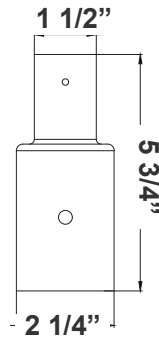

**DAB-BA
DAB-PA3-1**

3in POLE + 20in fixture

(Pole separate per job spec*)

**DAB-BA
DAB-PA4-1**

4in POLE + 20in fixture

(Pole separate per job spec*)

DAB-PA2-1
2 1/4"(W) x 5 3/4"(H)

DAB-PA3-1
3 1/2"(W) x 6"(H)

DAB-PA4-1
4 3/4"(W) x 7"(H)

DAB-BA

2in POLE + 20in fixture head

DAB-BA

3in POLE + 20in fixture head

DAB-BA

4in POLE + 20in fixture head

DAB-BA
23 1/2"(W) x 25 1/2"(H)

DAB-WB-A

DAB-WB-A+20in fixture
for wall

DAB-WB-A

17 3/4"(W) x 7"(H) x 5 1/2"(D)

DAB-PB-B

DAB-PB-B+20in fixture
for pole

(Pole separate per job spec*)

DAB-PB-B

DAB-PB-B+20in fixture
(double) for pole

(Pole separate per job spec*)

DAB-PB-B

20 3/4"(W) x 7 1/2"(H)

DAB-WB-C

DAB-WB-C+20in fixture
for wall

DAB-WB-C

26"(W) x 31"(H) x 5"(D)