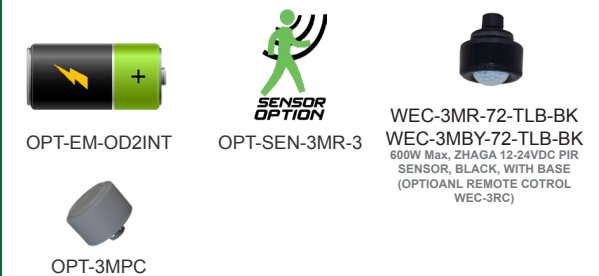

Accessories:

Blank = No Option
DAB-BA = DAB BELL ARM FOR MOUNTING ON SINGLE OR DOUBLE POLE ADAPTER, BLACK
DAB-PB-B = DAB DECORATIVE STRAIGHT POLE BRACKET MODEL B, FOR FLAT OR ROUND POLES, BLACK
DAB-WB-A = DAB STRAIGHT WALL BRACKET MODEL A, BLACK
DAB-PA2-1 = DAB 2in POLE ADAPTER FOR 1 BELL ARM, BLACK
DAB-PA2-2 = DAB 2in POLE ADAPTER FOR 2 BELL ARM, BLACK
DAB-PA3-1 = DAB 3in POLE ADAPTER FOR 1 BELL ARM, BLACK
DAB-PA3-2 = DAB 3in POLE ADAPTER FOR 2 BELL ARM, BLACK
DAB-PA4-1 = DAB 4in POLE ADAPTER FOR 1 BELL ARM, BLACK
DAB-PA4-2 = DAB 4in POLE ADAPTER FOR 2 BELL ARM, BLACK
DAB-WB-C = DAB BENT DECORATIVE WALL BRACKET MODEL C, BLACK
WEC-3MR-72-TLB-BK = 600W Max, ZHAGA 12-24VDC PIR SENSOR, BLACK, WITH BASE (OPTIONAL REMOTE CONTROL WEC-3RC)
WEC-3MBT-72-TLB-BK = 600W Max, ZHAGA 12-24VDC PIR SENSOR, BLACK, WITH BASE (OPTIONAL REMOTE CONTROL WEC-3RC)

Factory Installed Options:

Blank = No Option
OPT-EM-OD2INT = INTERNAL EMERGENCY BACK UP BATTERY
OPT-3MPC = MICROWAVE PHOTOCELL
OPT-CLR-95(BK/GR/SR/WH) = COLOR PAINT

ACCESSORIES:

FACTORY INSTALLED OPTIONS: