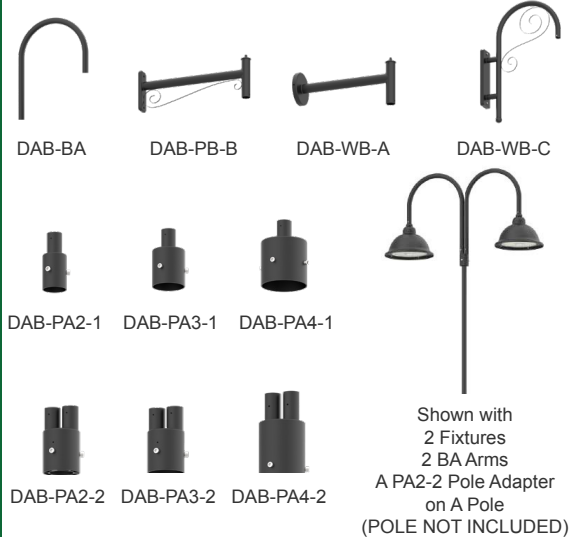

ACCESSORIES: