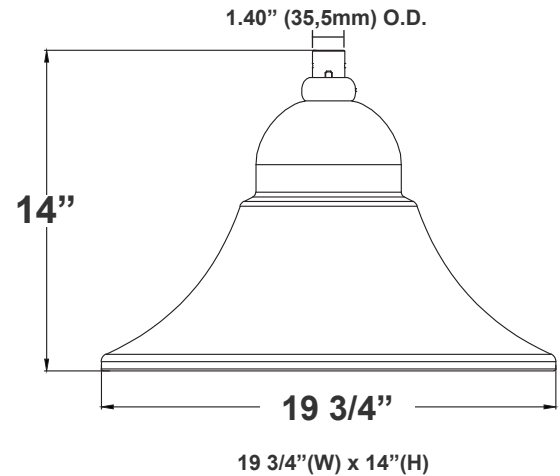

Features

- AL1060 Aluminum Hosing, Outdoor Powder Coating
- 7-Year Warranty
- Multi CCT and Power: Selectable Switch Inside Of The Fixture

Technical Specifications

Electrical:

- Voltage: 100-277V AC 50/60Hz
- Wattage: 50W/80W/100W
- Power Factor: 0.9
- THD<20%
- Efficacy: 130LM/W

Mechanical:

- AL1060 Aluminum Hosing, Outdoor Powder Coating
- Photocell Included (With Disconnect Switch)
- Twist-Lock Zhaga Socket Pre-Installed. See Motion Sensor Accessories.
- 6' SJTW 18,3 AWG Power Cable
- 6' SJTW Dimming Cable
- Aluminum LED board: High Conductive, Waterproof, Aging Resistance, Salt eRsistance
- Programmable Bi-Level Motion Sensor & Emergency Backup Options
- Operating Temperature: -40°F~104°F
- IP Rating: IP66, Suitable for Wet Locations
- 7-Year Warranty

Lighting:

- Multi CCT and Power: Selectable Switch Inside Of The Fixture
- Dimmable: 0~10V Dimming
- Lens: High Light Transmittance PC, anti-UV and Fire Resistant
- LED: Lumileds 2835
- Total Lumens: 13000LM Max.
- Color Temperature: 3000K/4000K/5000K
- Color Rendering index: >70
- Beam Angle: Type V (150° X 150°)
- Lifespan: 70000 Hrs.

Applications:

- Ideal For Garden, Amusement Park, Residential Quater , Industrial Park And Pedestrian street.

Other Models:

- 100W | 13000LM | DAB-A16-50-100W-MCTP-SR
- 150W | 19500LM | DAB-B23-80-150W-MCTP-S

Phone: (877) 805-2252 | Fax: (877) 805-2252
www.westgatemfg.com