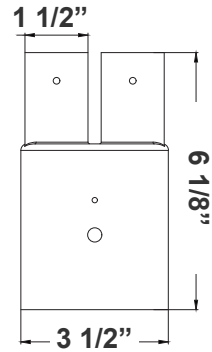

4in POLE + 20in fixture
(double)

(Pole separate per job spec*)

DAB-PA2-2
2 1/4"(W) x 6 1/8"(H)

DAB-PA3-2
3 1/2"(W) x 6 1/8"(H)

DAB-PA4-2
4 3/4"(W) x 7"(H)

**DAB-BA
DAB-PA2-1**

2in POLE + 20in fixture

(Pole separate per job spec*)

DAB-PA4-1
4 3/4"(W) x 7"(H)

DAB-BA

2in POLE + 20in fixture head

DAB-BA

3in POLE + 20in fixture head

DAB-BA

4in POLE + 20in fixture head

DAB-BA
23 1/2"(W) x 25 1/2"(H)

DAB-WB-A

DAB-WB-A+20in fixture
for wall

DAB-WB-A

17 3/4"(W) x 7"(H) x 5 1/2"(D)

DAB-PB-B

DAB-PB-B+20in fixture
for pole

(Pole separate per job spec*)

DAB-PB-B

DAB-PB-B+20in fixture
(double) for pole

(Pole separate per job spec*)

DAB-PB-B

20 3/4"(W) x 7 1/2"(H)

DAB-WB-C

DAB-WB-C+20in fixture
for wall

DAB-WB-C

26"(W) x 31"(H) x 5"(D)