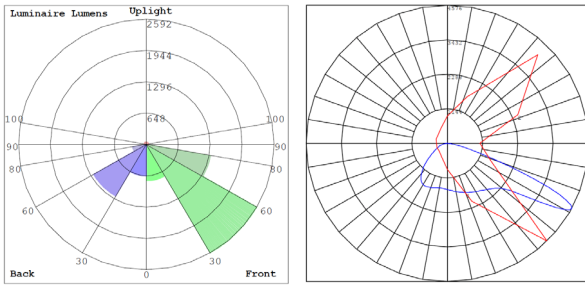

Photometrics: DAB-B20-50-100W-MCTP-SR

BUD Rating: B3-U0-G2