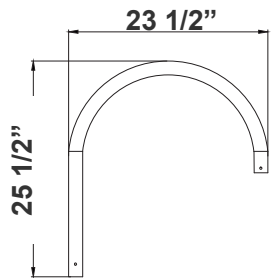

**DAB-BA
DAB-PA3-1**

3in POLE + 20in fixture

(Pole separate per job spec*)

**DAB-BA
DAB-PA4-1**

4in POLE + 20in fixture

(Pole separate per job spec*)

DAB-PA2-1
2 1/4"(W) x 5 3/4"(H)

DAB-PA3-1
3 1/2"(W) x 6"(H)

DAB-PA4-1
4 3/4"(W) x 7"(H)

DAB-BA

2in POLE + 20in fixture head

DAB-BA

3in POLE + 20in fixture head

DAB-BA

4in POLE + 20in fixture head

DAB-BA
23 1/2"(W) x 25 1/2"(H)

DAB-WB-A

DAB-WB-A+20in fixture
for wall

DAB-WB-A

17 3/4"(W) x 7"(H) x 5 1/2"(D)

DAB-PB-B

DAB-PB-B+20in fixture
for pole

(Pole separate per job spec*)

DAB-PB-B

DAB-PB-B+20in fixture
(double) for pole

(Pole separate per job spec*)

DAB-PB-B

20 3/4"(W) x 7 1/2"(H)

DAB-WB-C

DAB-WB-C+20in fixture
for wall

DAB-WB-C

26"(W) x 31"(H) x 5"(D)