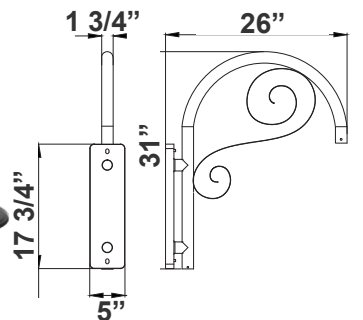

DAB-PA4-1
4 3/4"(W) x 7"(H)

DAB-BA

2in POLE + 20in fixture head

DAB-BA

3in POLE + 20in fixture head

DAB-BA

4in POLE + 20in fixture head

DAB-BA
23 1/2"(W) x 25 1/2"(H)

DAB-WB-A

DAB-WB-A+20in fixture
for wall

DAB-WB-A

17 3/4"(W) x 7"(H) x 5 1/2"(D)

DAB-PB-B

DAB-PB-B+20in fixture
for pole

(Pole separate per job spec*)

DAB-PB-B

DAB-PB-B+20in fixture
(double) for pole

(Pole separate per job spec*)

DAB-PB-B

20 3/4"(W) x 7 1/2"(H)

DAB-WB-C

DAB-WB-C+20in fixture
for wall

DAB-WB-C

26"(W) x 31"(H) x 5"(D)

*Decorative Arms & Poles Available Per Job Spec

EPA Rating:

EPA of DAB Series

The height of the pole DAB-A16-50-100W- MCTP-SR	10'	12'	14'	16'	18'	20'
		4	4.47	4.94	5.41	5.88
	3.49	3.96	4.43	4.9	5.37	5.84
	5.6	6.07	6.54	7.01	7.48	7.95