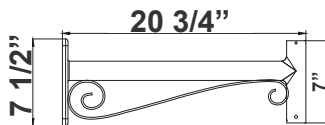

DAB-PA4-1
4 3/4"(W) x 7"(H)

DAB-BA

2in POLE + 20in fixture head

DAB-BA

3in POLE + 20in fixture head

DAB-BA

4in POLE + 20in fixture head

DAB-BA
23 1/2"(W) x 25 1/2"(H)

DAB-WB-A

DAB-WB-A+20in fixture
for wall

DAB-WB-A

17 3/4"(W) x 7"(H) x 5 1/2"(D)

DAB-PB-B

DAB-PB-B+20in fixture
for pole

(Pole separate per job spec*)

DAB-PB-B

DAB-PB-B+20in fixture
(double) for pole

(Pole separate per job spec*)

DAB-PB-B

20 3/4"(W) x 7 1/2"(H)

DAB-WB-C

DAB-WB-C+20in fixture
for wall

DAB-WB-C

26"(W) x 31"(H) x 5"(D)

*Decorative Arms & Poles Available Per Job Spec

EPA Rating:

EPA of DAB Series

The height of the pole DAB-A16-50-100W- MCTP-SR	10'	12'	14'	16'	18'	20'
		4	4.47	4.94	5.41	5.88
	3.49	3.96	4.43	4.9	5.37	5.84
	5.6	6.07	6.54	7.01	7.48	7.95