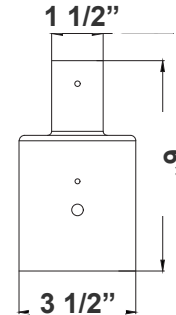

**DAB-BA
DAB-PA3-1**

3in POLE + 20in fixture

(Pole separate per job spec*)

**DAB-BA
DAB-PA4-1**

4in POLE + 20in fixture

(Pole separate per job spec*)

DAB-PA2-1
2 1/4"(W) x 5 3/4"(H)

DAB-PA3-1
3 1/2"(W) x 6"(H)

DAB-PA4-1
4 3/4"(W) x 7"(H)

DAB-BA

2in POLE + 20in fixture head

DAB-BA

3in POLE + 20in fixture head

DAB-BA

4in POLE + 20in fixture head

DAB-BA
23 1/2"(W) x 25 1/2"(H)

DAB-WB-A

DAB-WB-A+20in fixture
for wall

DAB-WB-A

17 3/4"(W) x 7"(H) x 5 1/2"(D)

DAB-PB-B

DAB-PB-B+20in fixture
for pole

(Pole separate per job spec*)

DAB-PB-B

DAB-PB-B+20in fixture
(double) for pole

(Pole separate per job spec*)

DAB-PB-B

20 3/4"(W) x 7 1/2"(H)

DAB-WB-C

DAB-WB-C+20in fixture
for wall

DAB-WB-C

26"(W) x 31"(H) x 5"(D)