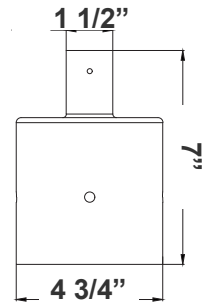

**DAB-BA
DAB-PA3-1**

3in POLE + 20in fixture

(Pole separate per job spec*)

**DAB-BA
DAB-PA4-1**

4in POLE + 20in fixture

(Pole separate per job spec*)

DAB-PA2-1
2 1/4"(W) x 5 3/4"(H)

DAB-PA3-1
3 1/2"(W) x 6"(H)

DAB-PA4-1
4 3/4"(W) x 7"(H)

DAB-BA

2in POLE + 20in fixture head

DAB-BA

3in POLE + 20in fixture head

DAB-BA

4in POLE + 20in fixture head

DAB-BA
23 1/2"(W) x 25 1/2"(H)

DAB-WB-A

DAB-WB-A+20in fixture
for wall

DAB-WB-A

17 3/4"(W) x 7"(H) x 5 1/2"(D)

DAB-PB-B

DAB-PB-B+20in fixture
for pole

(Pole separate per job spec*)

DAB-PB-B

DAB-PB-B+20in fixture
(double) for pole

(Pole separate per job spec*)

DAB-PB-B

20 3/4"(W) x 7 1/2"(H)

DAB-WB-C

DAB-WB-C+20in fixture
for wall

DAB-WB-C

26"(W) x 31"(H) x 5"(D)