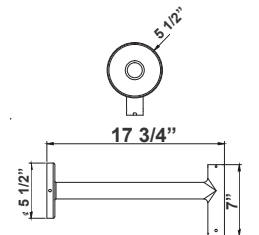

**DAB-BA
DAB-PA3-1**

3in POLE + 20in fixture

(Pole separate per job spec*)

**DAB-BA
DAB-PA4-1**

4in POLE + 20in fixture

(Pole separate per job spec*)

DAB-PA2-1
2 1/4"(W) x 5 3/4"(H)

DAB-PA3-1
3 1/2"(W) x 6"(H)

DAB-PA4-1
4 3/4"(W) x 7"(H)

DAB-BA

2in POLE + 20in fixture head

DAB-BA

3in POLE + 20in fixture head

DAB-BA

4in POLE + 20in fixture head

DAB-BA
23 1/2"(W) x 25 1/2"(H)

DAB-WB-A

DAB-WB-A+20in fixture
for wall

DAB-WB-A

17 3/4"(W) x 7"(H) x 5 1/2"(D)

DAB-PB-B

DAB-PB-B+20in fixture
for pole

(Pole separate per job spec*)

DAB-PB-B

DAB-PB-B+20in fixture
(double) for pole

(Pole separate per job spec*)

DAB-PB-B

20 3/4"(W) x 7 1/2"(H)

DAB-WB-C

DAB-WB-C+20in fixture
for wall

DAB-WB-C

26"(W) x 31"(H) x 5"(D)