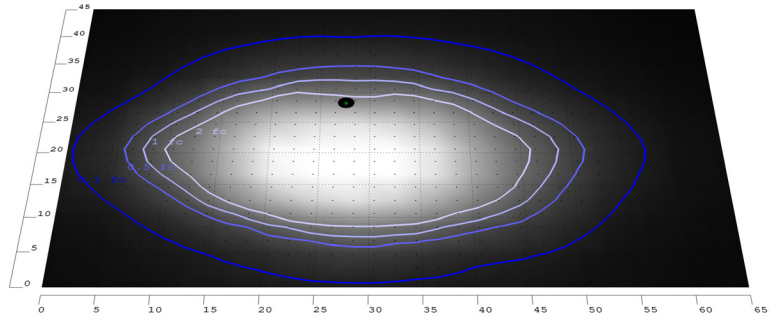

Phone: (877) 805-2252 | Fax: (877) 805-2252
www.westgatemfg.com

Photometrics: DAB-B20-50-100W-MCTP-SR

BUD Rating: B3-U0-G2

50W 5000K, Area 45'x 65' Mounting Height: 9'

Performance Table: DAB-B20-50-100W-MCTP-SR