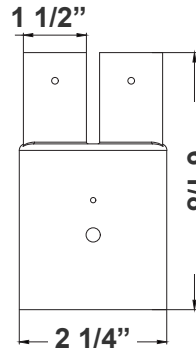

4in POLE + 20in fixture
(double)

(Pole separate per job spec*)

DAB-PA2-2
2 1/4"(W) x 6 1/8"(H)

DAB-PA3-2
3 1/2"(W) x 6 1/8"(H)

DAB-PA4-2
4 3/4"(W) x 7"(H)

**DAB-BA
DAB-PA2-1**

2in POLE + 20in fixture

(Pole separate per job spec*)

DAB-PA4-1
4 3/4"(W) x 7"(H)

DAB-BA

2in POLE + 20in fixture head

DAB-BA

3in POLE + 20in fixture head

DAB-BA

4in POLE + 20in fixture head

DAB-BA
23 1/2"(W) x 25 1/2"(H)

DAB-WB-A

DAB-WB-A+20in fixture
for wall

DAB-WB-A

17 3/4"(W) x 7"(H) x 5 1/2"(D)

DAB-PB-B

DAB-PB-B+20in fixture
for pole

(Pole separate per job spec*)

DAB-PB-B

DAB-PB-B+20in fixture
(double) for pole

(Pole separate per job spec*)

DAB-PB-B

20 3/4"(W) x 7 1/2"(H)

DAB-WB-C

DAB-WB-C+20in fixture
for wall

DAB-WB-C

26"(W) x 31"(H) x 5"(D)