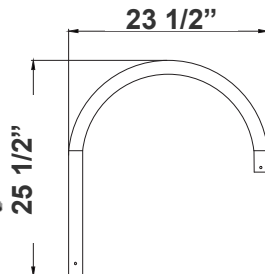

**DAB-BA
DAB-PA3-1**

3in POLE + 16in fixture

(Pole separate per job spec*)

**DAB-BA
DAB-PA4-1**

4in POLE + 16in fixture

(Pole separate per job spec*)

DAB-PA2-1
2 1/4"(W) x 5 3/4"(H)

DAB-PA3-1
3 1/2"(W) x 6"(H)

DAB-PA4-1
4 3/4"(W) x 7"(H)

DAB-BA

2in POLE + 16in fixture head

DAB-BA

3in POLE + 16in fixture head

DAB-BA

4in POLE + 16in fixture head

DAB-BA
23 1/2"(W) x 25 1/2"(H)

DAB-WB-A

DAB-WB-A+16 in fixture
for wall

DAB-WB-A

17 3/4"(W) x 7"(H) x 5 1/2"(D)

DAB-PB-B

DAB-PB-B+16 in fixture
for pole

(Pole separate per job spec*)

DAB-PB-B

DAB-PB-B+16 in fixture
(double) for pole

(Pole separate per job spec*)

DAB-PB-B

20 5/8"(W) x 7 1/2"(H)

DAB-WB-C

DAB-WB-C+16 in fixture
for wall

DAB-WB-C

26"(W) x 31"(H) x 5"(D)