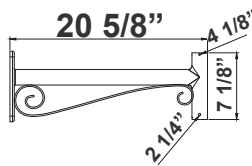

**DAB-BA
DAB-PA3-1**

3in POLE + 16in fixture

(Pole separate per job spec*)

**DAB-BA
DAB-PA4-1**

4in POLE + 16in fixture

(Pole separate per job spec*)

DAB-PA2-1
2 1/4"(W) x 5 3/4"(H)

DAB-PA3-1
3 1/2"(W) x 6"(H)

DAB-PA4-1
4 3/4"(W) x 7"(H)

DAB-BA

2in POLE + 16in fixture head

DAB-BA

3in POLE + 16in fixture head

DAB-BA

4in POLE + 16in fixture head

DAB-BA
23 1/2"(W) x 25 1/2"(H)

DAB-WB-A

DAB-WB-A+16 in fixture
for wall

DAB-WB-A

17 3/4"(W) x 7"(H) x 5 1/2"(D)

DAB-PB-B

DAB-PB-B+16 in fixture
for pole

(Pole separate per job spec*)

DAB-PB-B

DAB-PB-B+16 in fixture
(double) for pole

(Pole separate per job spec*)

DAB-PB-B

20 5/8"(W) x 7 1/2"(H)

DAB-WB-C

DAB-WB-C+16 in fixture
for wall

DAB-WB-C

26"(W) x 31"(H) x 5"(D)