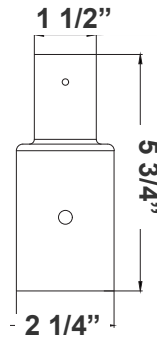

**DAB-BA
DAB-PA3-1**

3in POLE + 16in fixture

(Pole separate per job spec*)

**DAB-BA
DAB-PA4-1**

4in POLE + 16in fixture

(Pole separate per job spec*)

DAB-PA2-1
2 1/4"(W) x 5 3/4"(H)

DAB-PA3-1
3 1/2"(W) x 6"(H)

DAB-PA4-1
4 3/4"(W) x 7"(H)

DAB-BA

2in POLE + 16in fixture head

DAB-BA

3in POLE + 16in fixture head

DAB-BA

4in POLE + 16in fixture head

DAB-BA
23 1/2"(W) x 25 1/2"(H)

DAB-WB-A

DAB-WB-A+16 in fixture
for wall

DAB-WB-A

17 3/4"(W) x 7"(H) x 5 1/2"(D)

DAB-PB-B

DAB-PB-B+16 in fixture
for pole

(Pole separate per job spec*)

DAB-PB-B

DAB-PB-B+16 in fixture
(double) for pole

(Pole separate per job spec*)

DAB-PB-B

20 5/8"(W) x 7 1/2"(H)

DAB-WB-C

DAB-WB-C+16 in fixture
for wall

DAB-WB-C

26"(W) x 31"(H) x 5"(D)