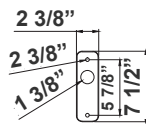

**DAB-BA
DAB-PA3-1**

3in POLE + 16in fixture

(Pole separate per job spec*)

**DAB-BA
DAB-PA4-1**

4in POLE + 16in fixture

(Pole separate per job spec*)

DAB-PA2-1
2 1/4"(W) x 5 3/4"(H)

DAB-PA3-1
3 1/2"(W) x 6"(H)

DAB-PA4-1
4 3/4"(W) x 7"(H)

DAB-BA

2in POLE + 16in fixture head

DAB-BA

3in POLE + 16in fixture head

DAB-BA

4in POLE + 16in fixture head

DAB-BA
23 1/2"(W) x 25 1/2"(H)

DAB-WB-A

DAB-WB-A+16 in fixture
for wall

DAB-WB-A

17 3/4"(W) x 7"(H) x 5 1/2"(D)

DAB-PB-B

DAB-PB-B+16 in fixture
for pole

(Pole separate per job spec*)

DAB-PB-B

DAB-PB-B+16 in fixture
(double) for pole

(Pole separate per job spec*)

DAB-PB-B

20 5/8"(W) x 7 1/2"(H)

DAB-WB-C

DAB-WB-C+16 in fixture
for wall

DAB-WB-C

26"(W) x 31"(H) x 5"(D)