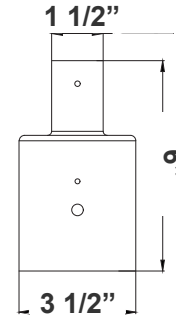

**DAB-BA
DAB-PA3-1**

3in POLE + 16in fixture

(Pole separate per job spec*)

**DAB-BA
DAB-PA4-1**

4in POLE + 16in fixture

(Pole separate per job spec*)

DAB-PA2-1
2 1/4"(W) x 5 3/4"(H)

DAB-PA3-1
3 1/2"(W) x 6"(H)

DAB-PA4-1
4 3/4"(W) x 7"(H)

DAB-BA

2in POLE + 16in fixture head

DAB-BA

3in POLE + 16in fixture head

DAB-BA

4in POLE + 16in fixture head

DAB-BA
23 1/2"(W) x 25 1/2"(H)

DAB-WB-A

DAB-WB-A+16 in fixture
for wall

DAB-WB-A

17 3/4"(W) x 7"(H) x 5 1/2"(D)

DAB-PB-B

DAB-PB-B+16 in fixture
for pole

(Pole separate per job spec*)

DAB-PB-B

DAB-PB-B+16 in fixture
(double) for pole

(Pole separate per job spec*)

DAB-PB-B

20 5/8"(W) x 7 1/2"(H)

DAB-WB-C

DAB-WB-C+16 in fixture
for wall

DAB-WB-C

26"(W) x 31"(H) x 5"(D)