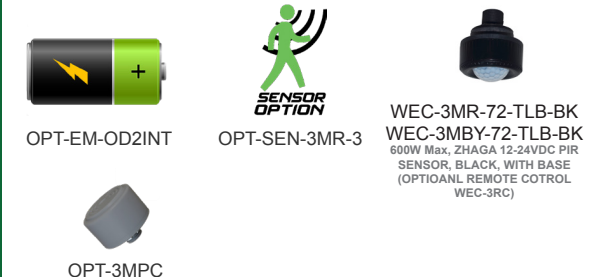

Sample Ordering

Model	Size	Watt	Max. Watt	Color Temp.
DAB	A16	50	100W	MCTP - SR

Accessories:

Blank = No Option
DAB-BA = DAB BELL ARM FOR MOUNTING ON SINGLE OR DOUBLE POLE ADAPTER, BLACK
DAB-PB-B = DAB DECORATIVE STRAIGHT POLE BRACKET MODEL B, FOR FLAT OR ROUND POLES, BLACK
DAB-WB-A = DAB STRAIGHT WALL BRACKET MODEL A, BLACK
DAB-PA2-1 = DAB 2in POLE ADAPTER FOR 1 BELL ARM, BLACK
DAB-PA2-2 = DAB 2in POLE ADAPTER FOR 2 BELL ARM, BLACK
DAB-PA3-1 = DAB 3in POLE ADAPTER FOR 1 BELL ARM, BLACK
DAB-PA3-2 = DAB 3in POLE ADAPTER FOR 2 BELL ARM, BLACK
DAB-PA4-1 = DAB 4in POLE ADAPTER FOR 1 BELL ARM, BLACK
DAB-PA4-2 = DAB 4in POLE ADAPTER FOR 2 BELL ARM, BLACK
DAB-WB-C = DAB BENT DECORATIVE WALL BRACKET MODEL C, BLACK
WEC-3MR-72-TLB-BK = 600W Max, ZHAGA 12-24VDC PIR SENSOR, BLACK, WITH BASE (OPTIONAL REMOTE CONTROL WEC-3RC)
WEC-3MBT-72-TLB-BK = 600W Max, ZHAGA 12-24VDC PIR SENSOR, BLACK, WITH BASE (OPTIONAL REMOTE CONTROL WEC-3RC)

Factory Installed Options:

Blank = No Option
OPT-EM-OD2INT = INTERNAL EMERGENCY BACK UP BATTERY
OPT-3MPC = MICROWAVE PHOTOCELL
OPT-CLR-95(BK/GR/SR/WH) = COLOR PAINT

ACCESSORIES:

FACTORY INSTALLED OPTIONS: