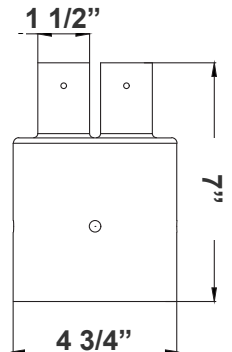

4in POLE + 16in fixture
(double)

(Pole separate per job spec*)

DAB-PA2-2
2 1/4"(W) x 6 1/8"(H)

DAB-PA3-2
3 1/2"(W) x 6 1/8"(H)

DAB-PA4-2
4 3/4"(W) x 7"(H)

**DAB-BA
DAB-PA2-1**

2in POLE + 16in fixture

(Pole separate per job spec*)

**DAB-BA
DAB-PA3-1**

3in POLE + 16in fixture

(Pole separate per job spec*)

**DAB-BA
DAB-PA4-1**

4in POLE + 16in fixture

(Pole separate per job spec*)

DAB-PA2-1
2 1/4"(W) x 5 3/4"(H)

DAB-PA3-1
3 1/2"(W) x 6"(H)

DAB-PA4-1
4 3/4"(W) x 7"(H)

DAB-BA

2in POLE + 16in fixture head

DAB-BA

3in POLE + 16in fixture head

DAB-BA

4in POLE + 16in fixture head

DAB-BA
23 1/2"(W) x 25 1/2"(H)

DAB-WB-A

DAB-WB-A+16 in fixture
for wall

DAB-WB-A

17 3/4"(W) x 7"(H) x 5 1/2"(D)

DAB-PB-B

DAB-PB-B+16 in fixture
for pole

(Pole separate per job spec*)

DAB-PB-B