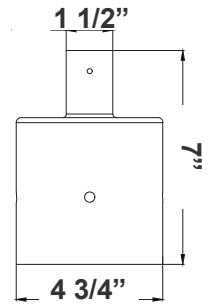

4in POLE + 16in fixture
(double)

(Pole separate per job spec*)

DAB-PA2-2
2 1/4"(W) x 6 1/8"(H)

DAB-PA3-2
3 1/2"(W) x 6 1/8"(H)

DAB-PA4-2
4 3/4"(W) x 7"(H)

**DAB-BA
DAB-PA2-1**

2in POLE + 16in fixture

(Pole separate per job spec*)

**DAB-BA
DAB-PA3-1**

3in POLE + 16in fixture

(Pole separate per job spec*)

**DAB-BA
DAB-PA4-1**

4in POLE + 16in fixture

(Pole separate per job spec*)

DAB-PA2-1
2 1/4"(W) x 5 3/4"(H)

DAB-PA3-1
3 1/2"(W) x 6"(H)

DAB-PA4-1
4 3/4"(W) x 7"(H)

DAB-BA

2in POLE + 16in fixture head

DAB-BA

3in POLE + 16in fixture head

DAB-BA

4in POLE + 16in fixture head

DAB-BA
23 1/2"(W) x 25 1/2"(H)

DAB-WB-A

DAB-WB-A+16 in fixture
for wall

DAB-WB-A

17 3/4"(W) x 7"(H) x 5 1/2"(D)

DAB-PB-B

DAB-PB-B+16 in fixture
for pole

(Pole separate per job spec*)

DAB-PB-B