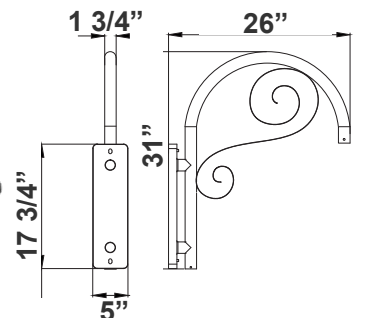

DAB-PA4-1
4 3/4"(W) x 7"(H)

DAB-BA

2in POLE + 16in fixture head

DAB-BA

3in POLE + 16in fixture head

DAB-BA

4in POLE + 16in fixture head

DAB-BA
23 1/2"(W) x 25 1/2"(H)

DAB-WB-A

DAB-WB-A+16 in fixture
for wall

DAB-WB-A

17 3/4"(W) x 7"(H) x 5 1/2"(D)

DAB-PB-B

DAB-PB-B+16 in fixture
for pole

(Pole separate per job spec*)

DAB-PB-B

DAB-PB-B+16 in fixture
(double) for pole

(Pole separate per job spec*)

DAB-PB-B

20 5/8"(W) x 7 1/2"(H)

DAB-WB-C

DAB-WB-C+16 in fixture
for wall

DAB-WB-C

26"(W) x 31"(H) x 5"(D)

*Decorative Arms & Poles Available Per Job Spec

EPA Rating:

EPA of DAB Series

The height of the pole DAB-A16-50-100W- MCTP-SR	10'	12'	14'	16'	18'	20'
		4	4.47	4.94	5.41	5.88
	3.49	3.96	4.43	4.9	5.37	5.84
	5.6	6.07	6.54	7.01	7.48	7.95