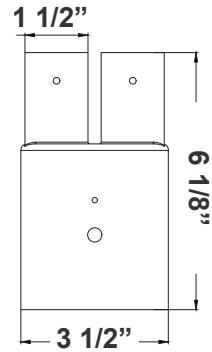

4in POLE + 16in fixture
(double)

(Pole separate per job spec*)

DAB-PA2-2
2 1/4"(W) x 6 1/8"(H)

DAB-PA3-2
3 1/2"(W) x 6 1/8"(H)

DAB-PA4-2
4 3/4"(W) x 7"(H)

**DAB-BA
DAB-PA2-1**

2in POLE + 16in fixture

(Pole separate per job spec*)

DAB-PA4-1
4 3/4"(W) x 7"(H)

DAB-BA

2in POLE + 16in fixture head

DAB-BA

3in POLE + 16in fixture head

DAB-BA

4in POLE + 16in fixture head

DAB-BA
23 1/2"(W) x 25 1/2"(H)

DAB-WB-A

DAB-WB-A+16 in fixture
for wall

DAB-WB-A

17 3/4"(W) x 7"(H) x 5 1/2"(D)

DAB-PB-B

DAB-PB-B+16 in fixture
for pole

(Pole separate per job spec*)

DAB-PB-B

DAB-PB-B+16 in fixture
(double) for pole

(Pole separate per job spec*)

DAB-PB-B

20 5/8"(W) x 7 1/2"(H)

DAB-WB-C

DAB-WB-C+16 in fixture
for wall

DAB-WB-C

26"(W) x 31"(H) x 5"(D)