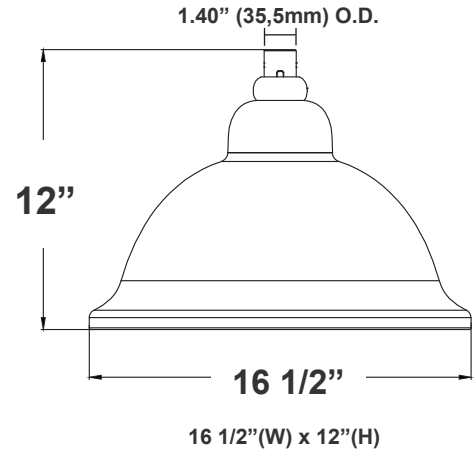

Features

- AL1060 Aluminum Hosing, Outdoor Powder Coating
- 7-Year Warranty
- Multi CCT and Power: Selectable Switch Inside Of The Fixture

Technical Specifications

Electrical:

- Voltage: 100-277V AC 50/60Hz
- Wattage: 50W/80W/100W
- Power Factor: 0.9
- THD<20%
- Efficacy: 130LM/W

Mechanical:

- AL1060 Aluminum Hosing, Outdoor Powder Coating
- Twist-Lock Zhaga Socket Pre-Installed. See Motion Sensor Accessories
- EPA rating is 1.92 square feet
- 6' SJTW 18,3 AWG Power Cable
- 6' SJTW Dimming Cable
- Aluminum LED board: High Conductive, Waterproof, Aging Resistance, Salt eRistance
- DC Button Photocell with ON/OFF Switch Included
- Programmable Bi-Level Motion Sensor & Emergency Backup Options
- Operating Temperature: -40°F~104°F
- IP Rating: IP66, Suitable for Wet Locations
- 7-Year Warranty

Lighting:

- Multi CCT and Power: Selectable Switch Inside Of The Fixture
- Dimmable: 0~10V Dimming
- Lens: High Light Transmittance PC, anti-UV and Fire Resistant
- LED: Lumileds 2835
- Total Lumens: 13000LM Max.
- Color Temperature: 3000K/4000K/5000K
- Color Rendering index: >70
- Beam Angle: Type V (150° X 150°)
- Lifespan: 70000 Hrs.

Applications:

- Ideal For Garden, Amusement Park, Residential Quater , Industrial Park And Pedestrian street.

Other Models:

- 100W | 13000LM | DAB-B20-50-100W-MCTP-SR
- 150W | 19500LM | DAB-B23-80-150W-MCTP-S