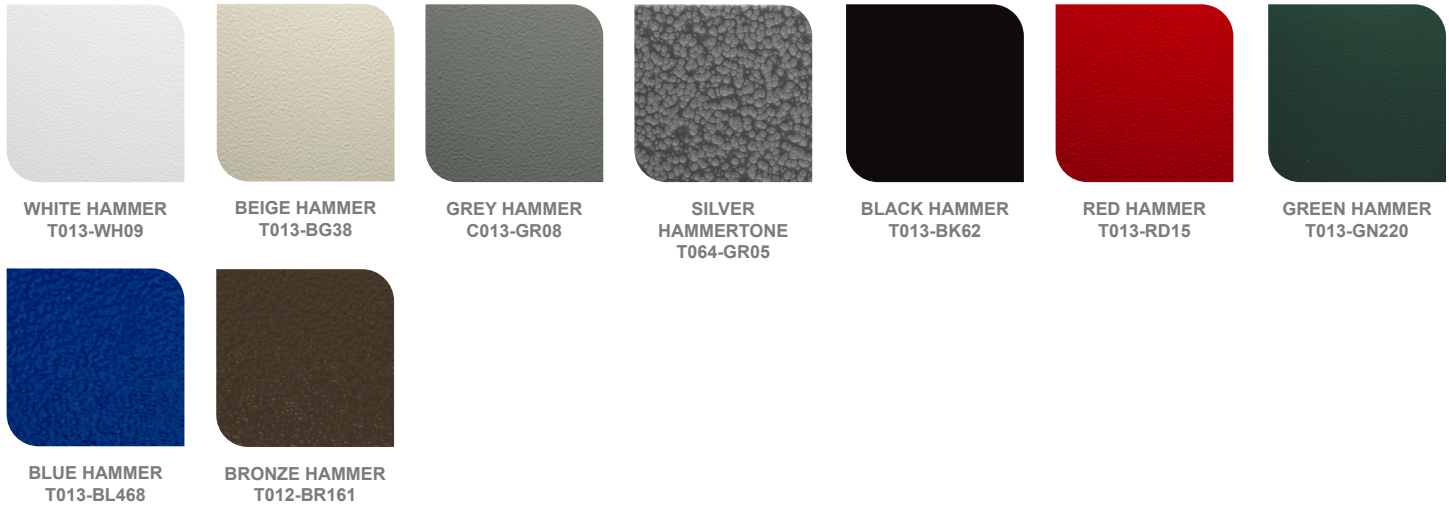

The height of the pole DAB-B20-50-100W- MCTP-SR	10'	12'	14'	16'	18'	20'
		4.13	4.6	5.07	5.54	6.01
	3.56	4.03	5.5	5.97	6.44	6.91
	5.86	6.33	6.8	7.27	7.74	8.21

The height of the pole DAB-B23-80-150W- MCTP-SR	10'	12'	14'	16'	18'	20'
		4.54	5.01	5.48	5.95	6.42
	3.91	4.38	4.85	5.32	5.79	6.26
	6.74	7.21	7.68	8.15	8.62	9.09

COLOR CHART: * Choose from one of our Premium Colors with no set-up fee.

Gloss:

Hammer:

Texture:

Vein: