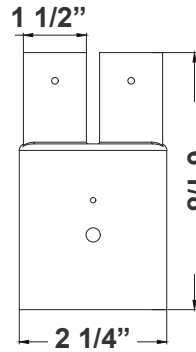

4in POLE + 16in fixture
(double)

(Pole separate per job spec*)

DAB-PA2-2
2 1/4"(W) x 6 1/8"(H)

DAB-PA3-2
3 1/2"(W) x 6 1/8"(H)

DAB-PA4-2
4 3/4"(W) x 7"(H)

**DAB-BA
DAB-PA2-1**

2in POLE + 16in fixture

(Pole separate per job spec*)

DAB-PA4-1
4 3/4"(W) x 7"(H)

DAB-BA

2in POLE + 16in fixture head

DAB-BA

3in POLE + 16in fixture head

DAB-BA

4in POLE + 16in fixture head

DAB-BA
23 1/2"(W) x 25 1/2"(H)

DAB-WB-A

DAB-WB-A+16 in fixture
for wall

DAB-WB-A

17 3/4"(W) x 7"(H) x 5 1/2"(D)

DAB-PB-B

DAB-PB-B+16 in fixture
for pole

(Pole separate per job spec*)

DAB-PB-B

DAB-PB-B+16 in fixture
(double) for pole

(Pole separate per job spec*)

DAB-PB-B

20 5/8"(W) x 7 1/2"(H)

DAB-WB-C

DAB-WB-C+16 in fixture
for wall

DAB-WB-C

26"(W) x 31"(H) x 5"(D)