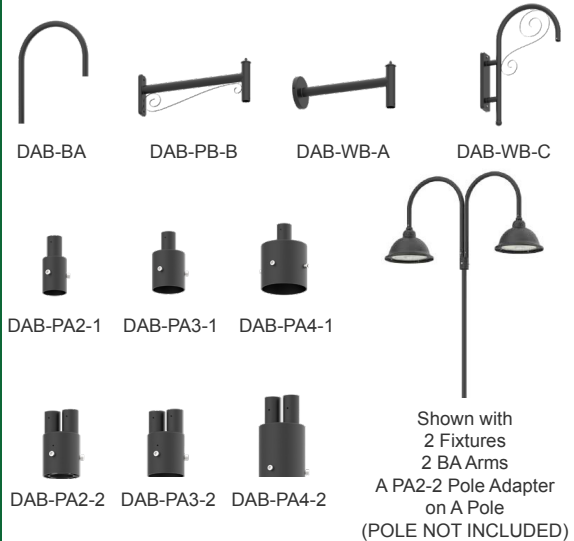

ACCESSORIES: