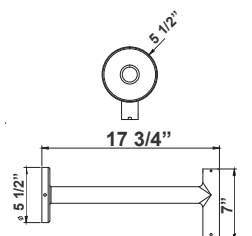

**DAB-BA
DAB-PA3-1**

3in POLE + 16in fixture

(Pole separate per job spec*)

**DAB-BA
DAB-PA4-1**

4in POLE + 16in fixture

(Pole separate per job spec*)

DAB-PA2-1
2 1/4"(W) x 5 3/4"(H)

DAB-PA3-1
3 1/2"(W) x 6"(H)

DAB-PA4-1
4 3/4"(W) x 7"(H)

DAB-BA

2in POLE + 16in fixture head

DAB-BA

3in POLE + 16in fixture head

DAB-BA

4in POLE + 16in fixture head

DAB-BA
23 1/2"(W) x 25 1/2"(H)

DAB-WB-A

DAB-WB-A+16 in fixture
for wall

DAB-WB-A

17 3/4"(W) x 7"(H) x 5 1/2"(D)

DAB-PB-B

DAB-PB-B+16 in fixture
for pole

(Pole separate per job spec*)

DAB-PB-B

DAB-PB-B+16 in fixture
(double) for pole

(Pole separate per job spec*)

DAB-PB-B

20 5/8"(W) x 7 1/2"(H)

DAB-WB-C

DAB-WB-C+16 in fixture
for wall

DAB-WB-C

26"(W) x 31"(H) x 5"(D)