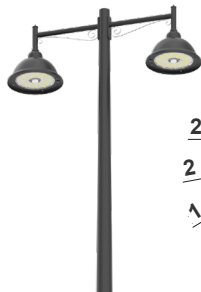

**DAB-BA
DAB-PA3-1**

3in POLE + 16in fixture

(Pole separate per job spec*)

**DAB-BA
DAB-PA4-1**

4in POLE + 16in fixture

(Pole separate per job spec*)

DAB-PA2-1
2 1/4"(W) x 5 3/4"(H)

DAB-PA3-1
3 1/2"(W) x 6"(H)

DAB-PA4-1
4 3/4"(W) x 7"(H)

DAB-BA

2in POLE + 16in fixture head

DAB-BA

3in POLE + 16in fixture head

DAB-BA

4in POLE + 16in fixture head

DAB-BA
23 1/2"(W) x 25 1/2"(H)

DAB-WB-A

DAB-WB-A+16 in fixture
for wall

DAB-WB-A

17 3/4"(W) x 7"(H) x 5 1/2"(D)

DAB-PB-B

DAB-PB-B+16 in fixture
for pole

(Pole separate per job spec*)

DAB-PB-B

DAB-PB-B+16 in fixture
(double) for pole

(Pole separate per job spec*)

DAB-PB-B

20 5/8"(W) x 7 1/2"(H)

DAB-WB-C

DAB-WB-C+16 in fixture
for wall

DAB-WB-C

26"(W) x 31"(H) x 5"(D)