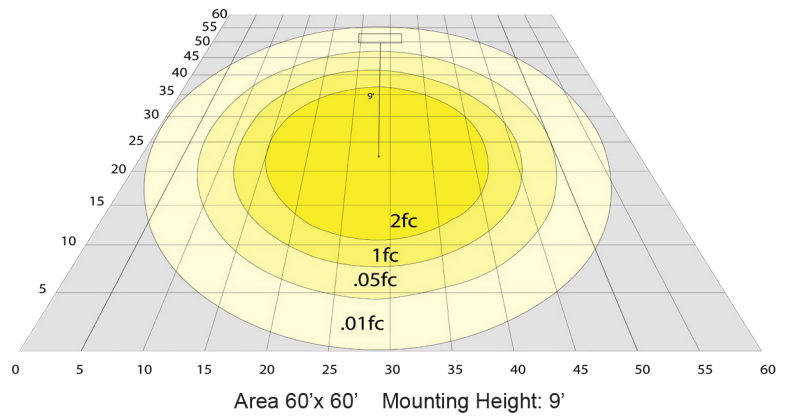

### Other Models:

- 30W | 3900LM | CXES-10-30W-MCTP
- 60W | 7800LM | CXES-30-60W-MCTP

## Other Views:

Side View

Front View

Switch View