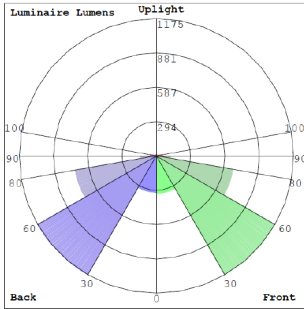

Photometrics: CXES-40-80W-MCTP

BUD Rating: B2-U3-G2