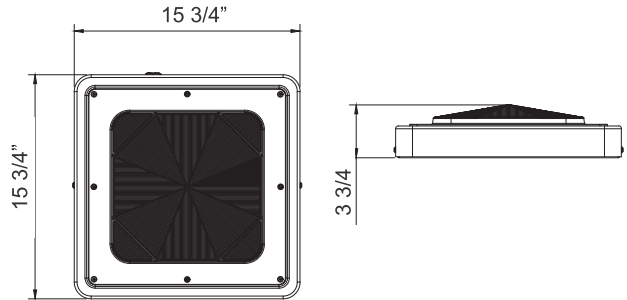

15 3/4"(L) X 15 3/4"(W) X 3 3/4"(H)

Ideal for indoor parking lots, commercial buildings, schools, warehouses, retail centers, apartment complexes. Designed for 9 to 16-foot mounting.

## Features

- Stamped Galvanized Steel With Prismatic Polycarbonate Lens Redesigned For LED
- Designed for 9 to 16 Foot Mounting Heights
- Factory-Installed Options: Battery Backup, Motion Sensor
- 7-year Warranty