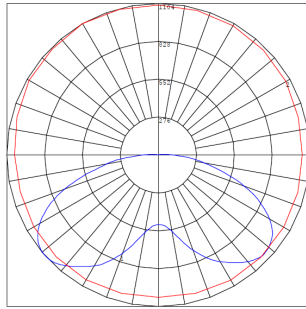

Photometrics: CXES-30-60W-MCTP-WH

BUD Rating: B2-U3-G2