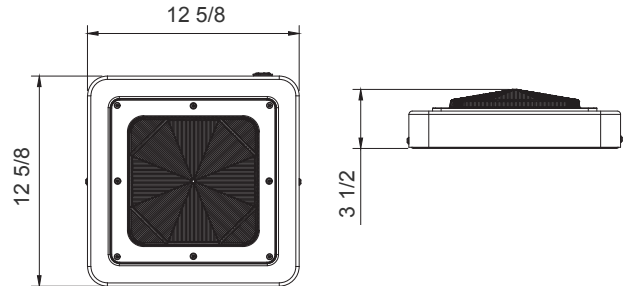

12 5/8"(L) X 12 5/8" (W) X 3 1/2"(H)

Ideal for indoor parking lots, commercial buildings, schools, warehouses, retail centers, apartment complexes. Designed for 9 to 16-foot mounting.

Features

- Stamped Galvanized Steel With Prismatic Polycarbonate Lens Redesigned For LED
- Designed for 9 to 16 Foot Mounting Heights
- Factory-Installed Options: Battery Backup, Motion Sensor
- 7-year Warranty

Technical Specifications

Electrical:

- Wattage: 30W/45W/60W
- Input Current: 0.6A MAX
- Input Voltage: 120-277VAC 50/60Hz
- Power Factor: >0.90
- LPW: 130LPW

Mechanical:

- Stamped Galvanized Steel
- Four 1/2" Threaded Hubs Located On Four Sides Of The Housing
- Prismatic Polycarbonate Lens
- Lifespan: 70000 Hrs
- Operating Temperature: -40°F ~ 104°F
- Suitable For Damp Locations
- 7-year Warranty