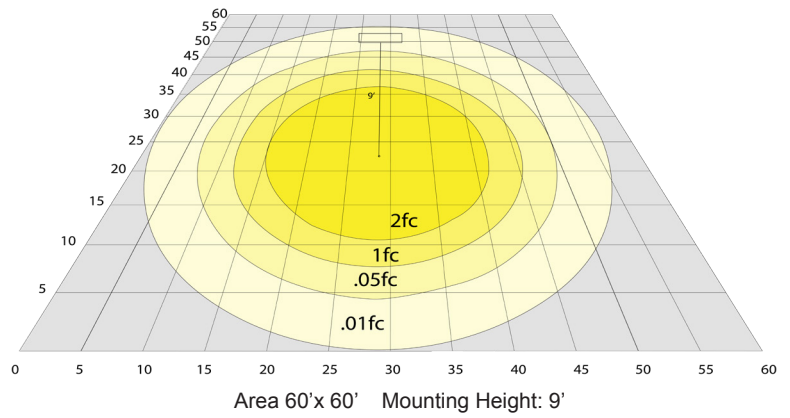

Photometrics: CXES-30-60W-MCTP-WH

BUD Rating: B2-U3-G2

Other Views:

Side View

Switch View

Performance Table: CXES-30-60W-MCTP-WH

MODEL NO.	Wattage	Voltage	Lumens	Color Temp.	BUG Rating	LPW
CXES-30-60W-MCTP-WH	30W	120~277V	3900LM	3000K	B2-U3-G2	130
	45W		5850LM	4000K		
	60W		7800LM	5000K		

Sample Ordering

Model   **Min.**   **Max.Wattage**   **Color Temp.**   **Housing**

CXES - 30 - 60W - MCTP - WH