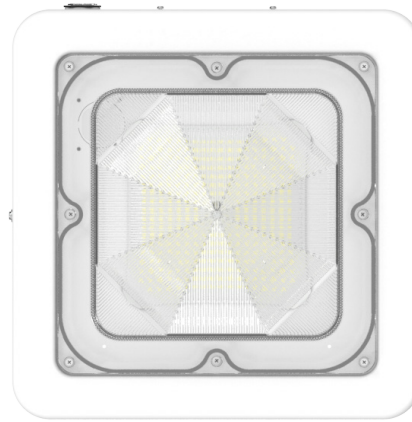

Photometrics: CXES-30-60W-MCTP-WH

BUD Rating: B2-U3-G2

Other Views:

Side View

Front View

Switch View

Performance Table: CXES-30-60W-MCTP-WH

MODEL NO.	Wattage	Voltage	Lumens	Color Temp.	BUG Rating	LPW
CXES-30-60W-MCTP-WH	30W	120~277V	3900LM	3000K	B2-U3-G2	130
	45W		5850LM	4000K		
	60W		7800LM	5000K		

Sample Ordering

Model   **Min.**   **Max.Wattage**   **Color Temp.**   **Housing**

CXES - 30 - 60W - MCTP - WH