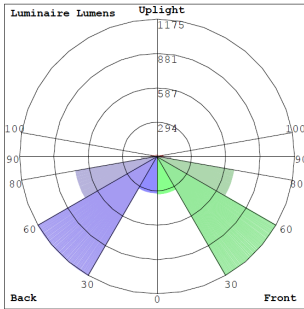

Lighting:

- MCTP: Multi-CCT and Power Switch Is In The Fixture
- Dimming: 0~10V Dimmable
- LED Type/ Brand: LUMILEDS 2835LED
- Total Lumens: 7800LM Max.
- Color Temperature: 3000K/4000K/5000K
- Color Rendering index: >70
- Beam Angle: 150°
- Lifespan: 70000 Hrs

BUD Rating: B2-U3-G2

Other Views:

Side View

Front View

Switch View

Performance Table: CXES-30-60W-MCTP-WH

MODEL NO.	Wattage	Voltage	Lumens	Color Temp.	BUG Rating	LPW
CXES-30-60W-MCTP-WH	30W	120~277V	3900LM	3000K	B2-U3-G2	130
	45W		5850LM	4000K		
	60W		7800LM	5000K		