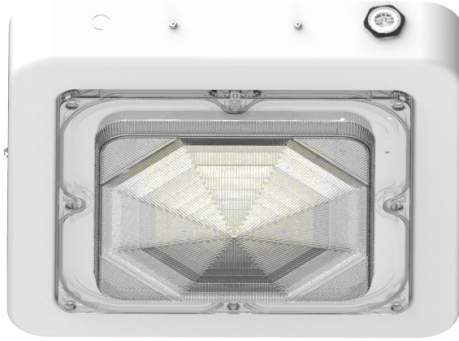

CXES SERIES OUTDOOR LIGHTING

CXES-30-60W-MCTP-WH
SQUARE NEW CONCEPT GARAGE AND CEILING LIGHTS
MCTP Multi Color Temperature & Multi Power/Wattage (Selectable)

Availi Finishes:

Customer Name: _____
Project Name: _____
Note: _____ | Type: _____

12 5/8"(L) X 12 5/8" (W) X 3 1/2"(H)

Ideal for indoor parking lots, commercial buildings, schools, warehouses, retail centers, apartment complexes. Designed for 9 to 16-foot mounting.

Features

- Stamped Galvanized Steel With Prismatic Polycarbonate Lens Redesigned For LED
- Designed for 9 to 16 Foot Mounting Heights
- Factory-Installed Options: Battery Backup, Motion Sensor
- 7-year Warranty

Technical Specifications

Electrical:

- Wattage: 30W/45W/60W
- Input Current: 0.6A MAX
- Input Voltage: 120-277VAC 50/60Hz
- Power Factor: >0.90
- LPW: 130LPW

Mechanical:

- Stamped Galvanized Steel
- Four 1/2" Threaded Hubs Located On Four Sides Of The Housing
- Prismatic Polycarbonate Lens
- Lifespan: 70000 Hrs
- Operating Temperature: -40°F ~ 104°F
- Suitable For Damp Locations
- 7-year Warranty

Lighting:

- MCTP: Multi-CCT and Power Switch Is In The Fixture
- Dimming: 0~10V Dimmable
- LED Type/ Brand: LUMILEDS 2835LED
- Total Lumens: 7800LM Max.
- Color Temperature: 3000K/4000K/5000K
- Color Rendering index: >70
- Beam Angle: 150°
- Lifespan: 70000 Hrs