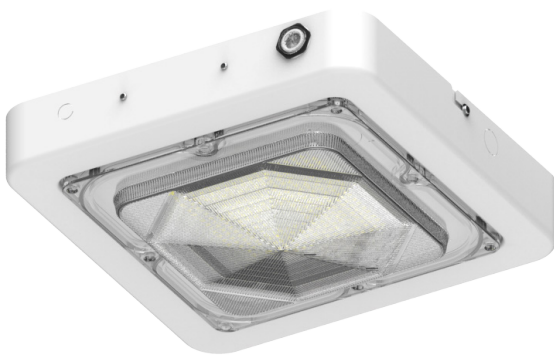

Other Views:

Side View