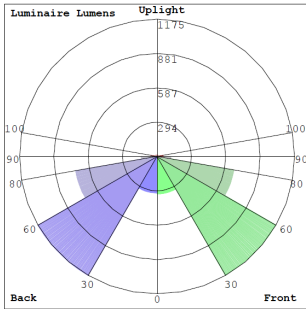

Lighting:

- MCTP: Multi-CCT and Power Switch Is In The Fixture
- Dimming: 0~10V dimmable
- LED Type/ Brand: LUMILEDS 2835LED
- Total Lumens: 3900LM Max.
- Color Temperature: 3000K/4000K/5000K
- Color Rendering index: >70
- Beam Angle: 150°
- Lifespan: 70000 Hrs

BUD Rating: B2-U3-G2

Area 60'x 60' Mounting Height: 9'

Other Views:

Side View

Front View

Switch View

Performance Table: CXES-10-30W-MCTP

MODEL NO.	Wattage	Voltage	Lumens	Color Temp.	BUG Rating	LPW
CXES-10-30W-MCTP	10W	120~277V	1300LM	3000K	B2-U3-G2	130
	20W		2600LM	4000K		
	30W		3900LM	5000K		