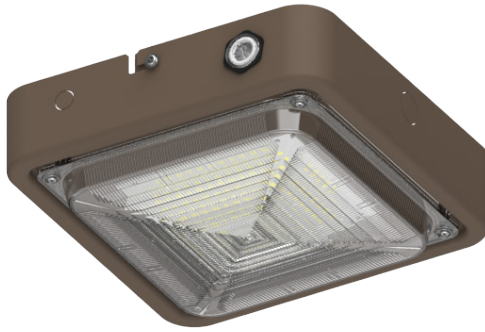

CXES SERIES OUTDOOR LIGHTING

CXES-10-30W-MCTP

SQUARE NEW CONCEPT GARAGE AND CEILING LIGHTS

MCTP Multi Color Temperature & Multi Power/Wattage (Selectable)

Availi Finishes:

Customer Name: _____

Project Name: _____

Features

- Stamped Galvanized Steel With Prismatic Polycarbonate Lens Redesigned For LED
- Designed for 9 to 16 Foot Mounting Heights
- Factory-Installed Options: Battery Backup, Motion Sensor
- 7-year Warranty

Applications:

- Indoor Parking
- Commercial Buildings
- School
- Warehouses
- Complexes
- Apartment
- Garage

Other Models:

- 60W | 7800LM | CXES-30-60W-MCTP
- 80W | 10400LM | CXES-40-80W-MCTP

Photometrics: CXES-10-30W-MCTP

BUD Rating: B2-U3-G2

Area 60'x 60' Mounting Height: 9'

Other Views:

Side View

Front View

Switch View

Performance Table: CXES-10-30W-MCTP

MODEL NO.	Wattage	Voltage	Lumens	Color Temp.	BUG Rating	LPW
CXES-10-30W-MCTP	10W	120~277V	1300LM	3000K	B2-U3-G2	130
	20W		2600LM	4000K		
	30W		3900LM	5000K		