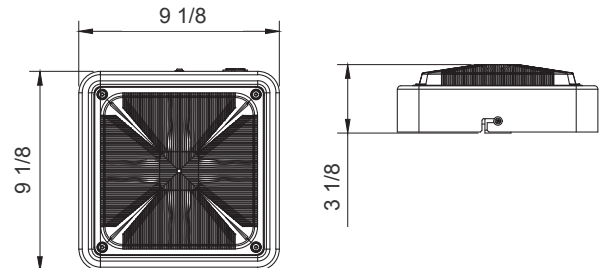

Note: _____

Type: _____

9 1/8" (L) X 9 1/8" (W) X 3 1/8" (H)

Ideal for indoor parking lots, commercial buildings, schools, warehouses, retail centers, apartment complexes. Designed for 9 to 16-foot mounting.

Features

- Stamped Galvanized Steel With Prismatic Polycarbonate Lens Redesigned For LED
- Designed for 9 to 16 Foot Mounting Heights
- Factory-Installed Options: Battery Backup, Motion Sensor
- 7-year Warranty

Technical Specifications

Electrical:

- Wattage: 10W/20W/30W
- Input Current: 0.6A MAX
- Input Voltage: 120-277VAC 50/60Hz
- Power Factor: >0.90
- LPW: 130LPW

Mechanical:

- Stamped Galvanized Steel
- Four 1/2" Threaded Hubs Located On Four Sides Of The Housing
- Prismatic Polycarbonate Lens
- Lifespan: 70000 Hrs
- Operating Temperature: -40°F ~ 104°F
- Suitable For Damp Locations
- 7-year Warranty