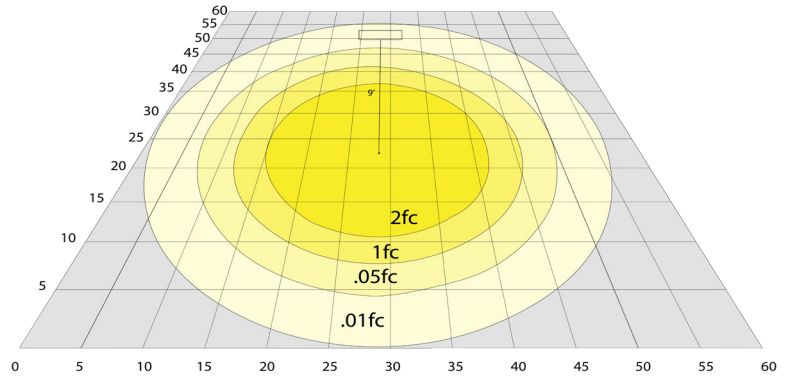

Lighting:

- MCTP: Multi-CCT and Power Switch Is In The Fixture
- Dimming: 0~10V dimmable
- LED Type/ Brand: LUMILEDS 2835LED
- Total Lumens: 3900LM Max.
- Color Temperature: 3000K/4000K/5000K
- Color Rendering index: >70
- Beam Angle: 150°
- Lifespan: 70000 Hrs

BUD Rating: B2-U3-G2

Area 60'x 60' Mounting Height: 9'

Other Views:

Side View

Front View

Switch View

Performance Table: CXES-10-30W-MCTP

MODEL NO.	Wattage	Voltage	Lumens	Color Temp.	BUG Rating	LPW
CXES-10-30W-MCTP	10W	120~277V	1300LM	3000K	B2-U3-G2	130
	20W		2600LM	4000K		
	30W		3900LM	5000K		