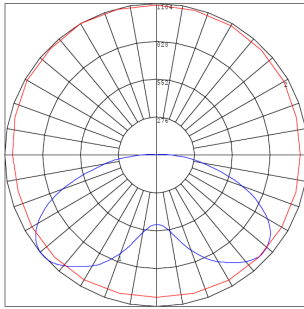

BUD Rating: B2-U3-G2

Area 60'x 60' Mounting Height: 9'

Other Views:

Side View

Front View

Switch View

Performance Table: CXES-10-30W-MCTP

MODEL NO.	Wattage	Voltage	Lumens	Color Temp.	BUG Rating	LPW
CXES-10-30W-MCTP	10W	120~277V	1300LM	3000K	B2-U3-G2	130
	20W		2600LM	4000K		
	30W		3900LM	5000K		