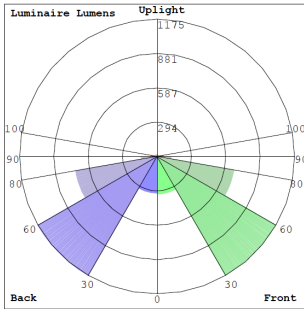

Photometrics: CXER-30-50W-MCTP-SR

BUD Rating: B2-U3-G2