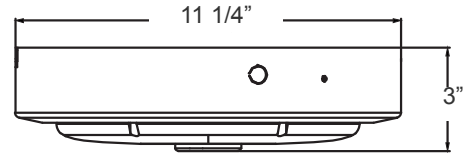

11 1/4" (W) X 3"(H)

Features

- Stamped Galvanized Steel With Prismatic Polycarbonate Lens Redesigned For LED
- Designed for 9 to 16 Foot Mounting Heights
- Factory-Installed Options: Battery Backup, Motion Sensor
- 7-year Warranty

Technical Specifications

Electrical:

- Wattage: 30W/40W/50W
- Input Current: 0.6A MAX
- Input Voltage: 120-277VAC 50/60Hz
- Power Factor: >0.90
- LPW: 135LPW

Mechanical:

- Stamped Galvanized Steel
- Twist-Lock Zhaga Socket Pre-Installed. See Motion Sensor Accessories.
- Four 1/2" Threaded Hubs Located On Four Sides Of The Housing
- Prismatic Polycarbonate Lens
- Lifespan: 70000 Hrs
- Operating Temperature: -40°F ~ 104°F
- Suitable For Damp Locations
- 7-year Warranty

Lighting:

- MCTP: Multi-CCT and Power Switch Is In The Fixture
- Dimming: 0~10V Dimmable
- LED Type/ Brand: LUMILEDS 2835LED
- Total Lumens: 6750LM Max.
- Color Temperature: 3000K/4000K/5000K
- Color Rendering index: >70
- Beam Angle: 150°
- Lifespan: 70000 Hrs

Applications:

- Indoor Parking
- Commercial Buildings
- School
- Warehouses
- Complexes
- Apartment
- Garage

Other Models:

- 80W | 10800LM | CXER-40-80W-MCTP-SR

Phone: (877) 805-2252 | Fax: (877) 805-2252
www.westgatemfg.com |