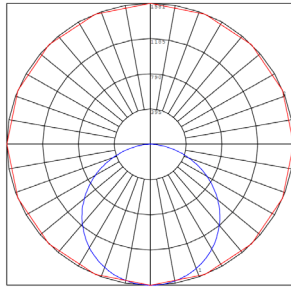

Photometrics: CWS-48-MCTP

BUD Rating: B2-U2-G1

Simulation Based on 4000K Area 50'x 50' Mounting Height: 9'

Other Views:

Side View

Front View

Shown as Suspended View

Performance Table: CWS-48-MCTP