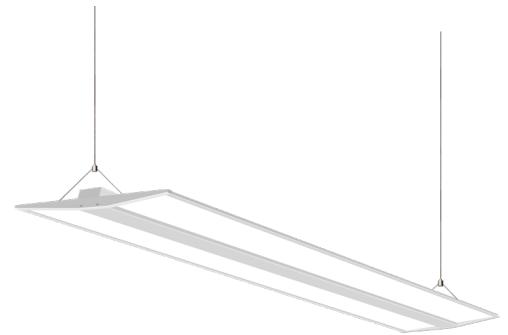

Photometrics: CWS-48-MCTP

BUD Rating: B2-U2-G1

Simulation Based on 4000K Area 50'x 50' Mounting Height: 9'

Other Views:

Side View

Front View

Shown as Suspended View

Performance Table: CWS-48-MCTP