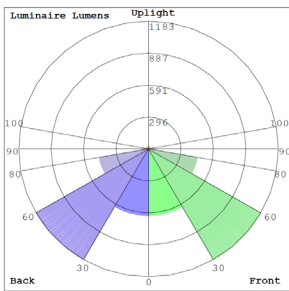

Lighting:

- Multi Color Temperature & Multi Power (Selectable Switch On Back Of Fixture)
- Dimmable: 0~10V Dimming
- Total Lumens: 3400LM
- Color Temperatures: 3000K/3500K/4000K
- Color Rendering Index: CRI ≥ 80
- Beam Angle: 360°
- Rated Life: 50,000 hrs

Photometrics: CWS-48-MCTP

BUD Rating: B2-U2-G1

Simulation Based on 4000K Area 50'x 50' Mounting Height: 9'

Other Views:

Side View

Front View

Shown as Suspended View

Performance Table: CWS-48-MCTP