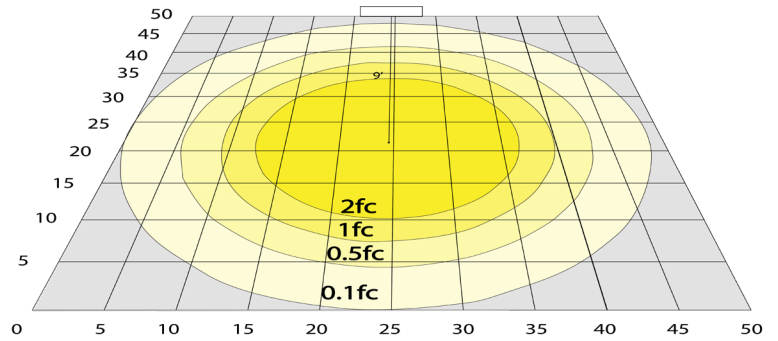

Lighting:

- Multi Color Temperature & Multi Power (Selectable Switch On Back Of Fixture)
- Dimmable: 0~10V Dimming
- Total Lumens: 3400LM
- Color Temperatures: 3000K/3500K/4000K
- Color Rendering Index: CRI ≥ 80
- Beam Angle: 360°
- Rated Life: 50,000 hrs

Photometrics: CWS-48-MCTP

BUD Rating: B2-U2-G1

Simulation Based on 4000K Area 50'x 50' Mounting Height: 9'

Other Views:

Side View

Front View

Shown as Suspended View

Performance Table: CWS-48-MCTP