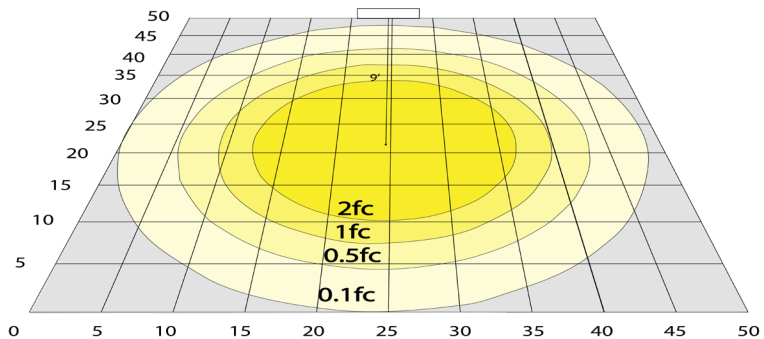

- Multi Color Temperature & Multi Power (Selectable Switch on Back of Fixture)
- Dimmable: 0~10V Dimming
- Total Lumens: 1700LM
- Color Temperatures: 3000K/3500K/4000K
- Color Rendering Index: CRI ≥ 80
- Beam Angle: 360°
- Rated life: 50,000 hrs

Photometrics: CWS-12-MCTP

BUD Rating: B2-U2-G1

Simulation Based on 4000K Area 50'x 50' Mounting Height: 9'

Other Views:

Side View

Front View

Wall Mounted View

Performance Table: CWS-12-MCTP