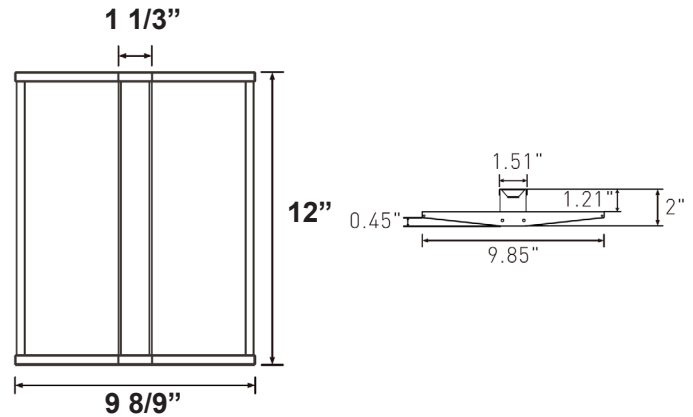

This indoor commercial lighting is ideal for hotels, offices, retail outlets, restaurants, parking garages, storage rooms, conference rooms, education facilities, and more.

12"(H) x 9 8/9"(W) x 2"(D)

Features

Photometrics: CWS-12-MCTP

BUD Rating: B2-U2-G1

Simulation Based on 4000K Area 50'x 50' Mounting Height: 9'

Other Views:

Side View

Front View

Wall Mounted View

Performance Table: CWS-12-MCTP