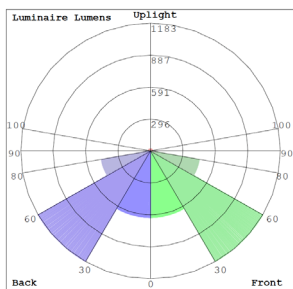

- Multi Color Temperature & Multi Power (Selectable Switch on Back of Fixture)
- Dimmable: 0~10V Dimming
- Total Lumens: 1700LM
- Color Temperatures: 3000K/3500K/4000K
- Color Rendering Index: CRI ≥ 80
- Beam Angle: 360°
- Rated life: 50,000 hrs

Photometrics: CWS-12-MCTP

BUD Rating: B2-U2-G1

Simulation Based on 4000K Area 50'x 50' Mounting Height: 9'

Other Views:

Side View

Front View

Wall Mounted View

Performance Table: CWS-12-MCTP