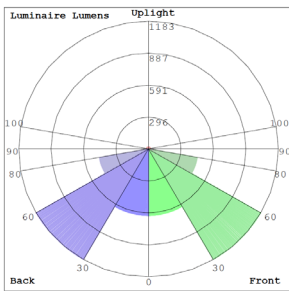

- Multi Color Temperature & Multi Power (Selectable Switch on Back of Fixture)
- Dimmable: 0~10V Dimming
- Total Lumens: 1700LM
- Color Temperatures: 3000K/3500K/4000K
- Color Rendering Index: CRI ≥ 80
- Beam Angle: 360°
- Rated life: 50,000 hrs

Photometrics: CWS-12-MCTP

BUD Rating: B2-U2-G1

Simulation Based on 4000K Area 50'x 50' Mounting Height: 9'

Other Views:

Side View

Front View

Wall Mounted View

Performance Table: CWS-12-MCTP