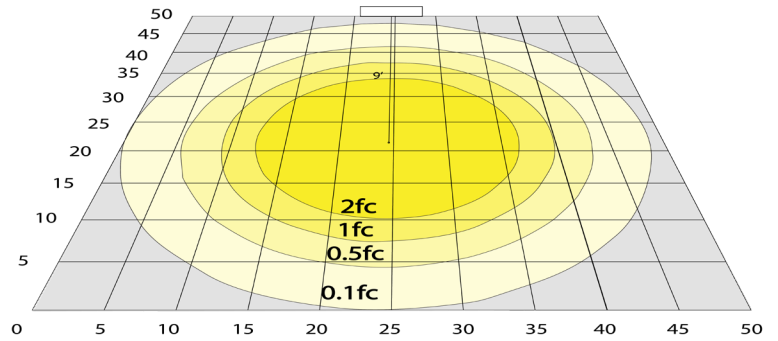

- Multi Color Temperature & Multi Power (Selectable Switch on Back of Fixture)
- Dimmable: 0~10V Dimming
- Total Lumens: 1700LM
- Color Temperatures: 3000K/3500K/4000K
- Color Rendering Index: CRI ≥ 80
- Beam Angle: 360°
- Rated life: 50,000 hrs

Photometrics: CWS-12-MCTP

BUD Rating: B2-U2-G1

Simulation Based on 4000K Area 50'x 50' Mounting Height: 9'

Other Views:

Side View

Front View

Wall Mounted View

Performance Table: CWS-12-MCTP