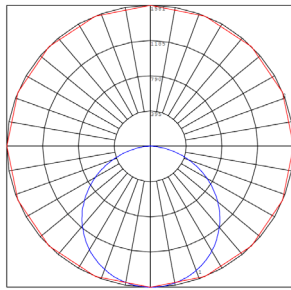

Photometrics: CWS-12-MCTP

BUD Rating: B2-U2-G1

Simulation Based on 4000K Area 50'x 50' Mounting Height: 9'

Other Views:

Side View

Front View

Wall Mounted View

Performance Table: CWS-12-MCTP