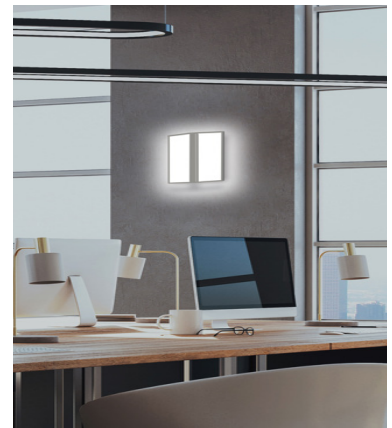

This indoor commercial lighting is ideal for hotels, offices, retail outlets, restaurants, parking garages, storage rooms, conference rooms, education facilities, and more.

12"(H) x 9 8/9"(W) x 2"(D)

Features

- Incorporates Soft And Wide Edge-lit Illumination For A Uniform And Expansive Lighting Experience
- No Infrared Rays, No Ultraviolet Radiation, No Thermal Effect
- No Flickering, No Humming, No RF Interference
- Multi Color Temperature & Multi Power (Selectable Switch on Back of Fixture)

- Multi Color Temperature & Multi Power (Selectable Switch on Back of Fixture)
- Dimmable: 0~10V Dimming
- Total Lumens: 1700LM
- Color Temperatures: 3000K/3500K/4000K
- Color Rendering Index: CRI ≥ 80
- Beam Angle: 360°
- Rated life: 50,000 hrs

Photometrics: CWS-12-MCTP

BUD Rating: B2-U2-G1

Simulation Based on 4000K Area 50'x 50' Mounting Height: 9'

Other Views:

Side View

Front View

Wall Mounted View

Performance Table: CWS-12-MCTP