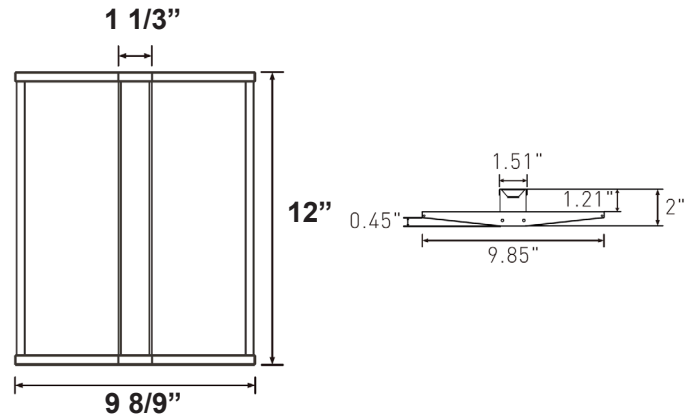

This indoor commercial lighting is ideal for hotels, offices, retail outlets, restaurants, parking garages, storage rooms, conference rooms, education facilities, and more.

12"(H) x 9 8/9"(W) x 2"(D)

Features

Photometrics: CWS-12-MCTP

BUD Rating: B2-U2-G1

Simulation Based on 4000K Area 50'x 50' Mounting Height: 9'

Other Views:

Side View

Front View

Wall Mounted View

Performance Table: CWS-12-MCTP