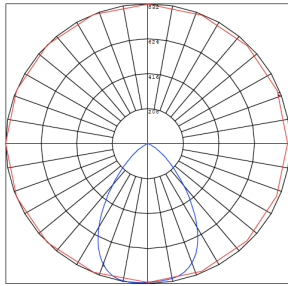

## Photometrics: CRLC8-40W-MCTP-D

BUG Rating: B1-U1-G0

40W 5000K, Area 25" x 25" Mounting Height: 9'