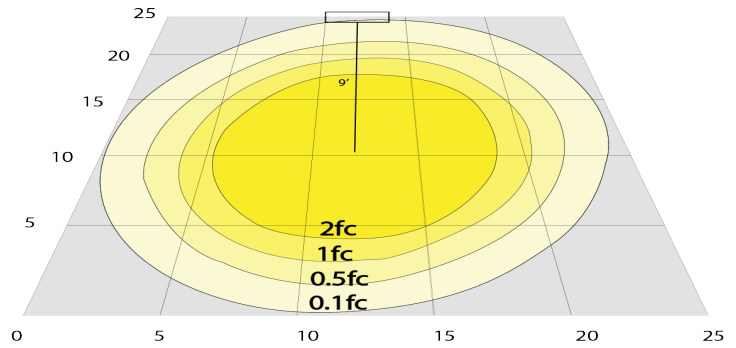

## Photometrics: CRLC8-40W-MCTP-D

BUG Rating: B1-U1-G0

40W 5000K, Area 25" x 25" Mounting Height: 9'