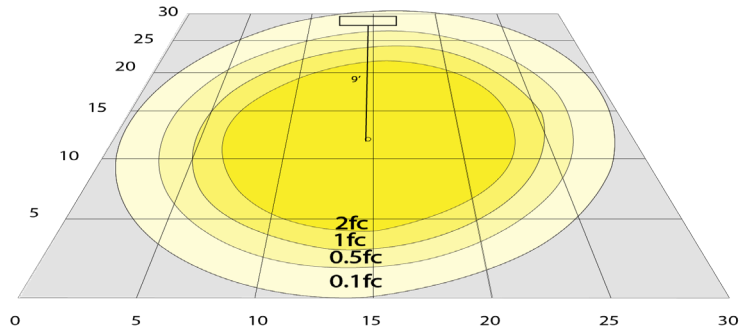

## Photometrics: CRLC8-20W-MCTP-D

BUG Rating: B1-U1-G0

20W 5000K, Area 30" x 30" Mounting Height: 9'