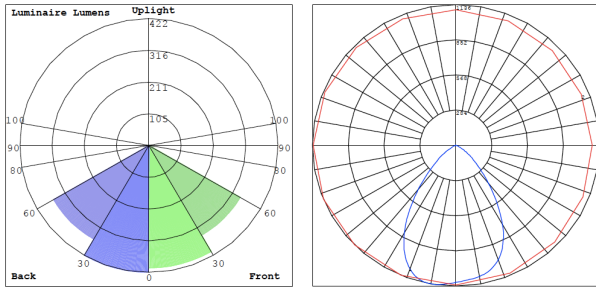

## Photometrics: CRLC8-20W-MCTP-D

BUG Rating: B1-U1-G0

20W 5000K, Area 30" x 30" Mounting Height: 9'