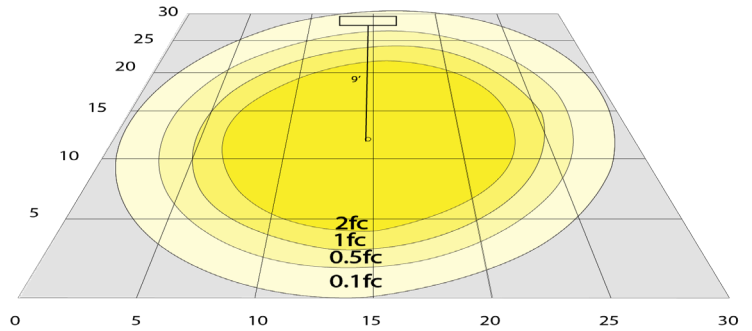

Phone: (877) 805-2252 | Fax: (877) 805-2252
www.westgatemfg.com

Photometrics: CRLC8-20W-MCT-D

BUG Rating: B1-U1-G0

20W 5000K, Area 30" x 30" Mounting Height: 9'

Other Views:

Hazel

CRLC-EGN-20W-MCT-D

CRLC-TRM-8