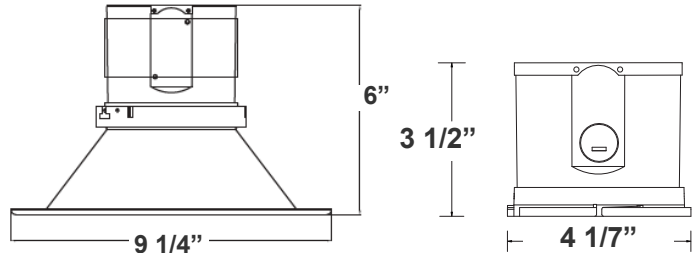

Ideal for hotel, offices, retail outlets, restaurant, parking garages, conference room, education facilities and more.

9 1/4"(L) X 6" (H)

Features

- 8" Haze & White Finish TRIM
- MCT: The Switch Is On The Light Engine
- Mounting Options: Recessed
- 5-Year Warranty
- Lifespan: 50,000 hrs.

Technical Specifications

Electrical:

- Voltage: 120-277VAC 50/60Hz
- Wattage: 20W
- Power factor: >0.90
- Efficacy: 85 LPW

Mechanical:

- 8" Haze & White Finish TRIM
- Mounting Options: Recessed
- Temperature Rating: Designed to Operate In Temperatures 113°F
- Housing Not Required. Two Spring Clips To Hold The Fixture In Place
- IC-Rated
- Suitable for Damp Locations
- 5-Year Warranty