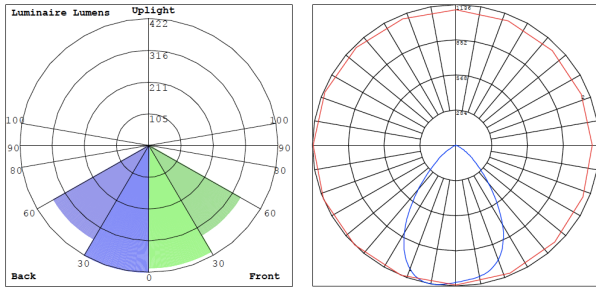

Phone: (877) 805-2252 | Fax: (877) 805-2252
www.westgatemfg.com

Photometrics: CRLC8-20W-MCT-D

BUG Rating: B1-U1-G0

20W 5000K, Area 30" x 30" Mounting Height: 9'

Other Views:

Hazel

CRLC-EGN-20W-MCT-D

CRLC-TRM-8