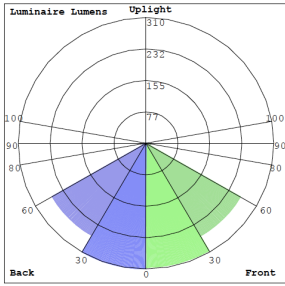

Phone: (877) 805-2252 | Fax: (877) 805-2252
www.westgatemfg.com

WG-Z7-2D-22

Photometrics: CRLC8-15W-MCT-D

BUG Rating: B1-U1-G0

15W 5000K, Area 25" x 25' Mounting Height: 9'

Other Views:

Hazel

CRLC-EGN-15W-MCT-D