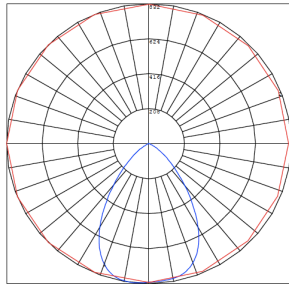

Phone: (877) 805-2252 | Fax: (877) 805-2252
www.westgatemfg.com

WG-Z7-2D-22

Photometrics: CRLC8-15W-MCT-D

BUG Rating: B1-U1-G0

15W 5000K, Area 25" x 25' Mounting Height: 9'

Other Views:

Hazel

CRLC-EGN-15W-MCT-D