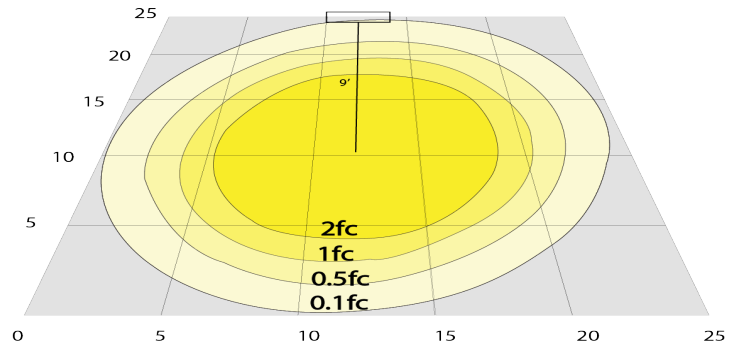

Phone: (877) 805-2252 | Fax: (877) 805-2252
www.westgatemfg.com

WG-Z7-2D-22

Photometrics: CRLC8-15W-MCT-D

BUG Rating: B1-U1-G0

15W 5000K, Area 25" x 25' Mounting Height: 9'

Other Views:

Hazel

CRLC-EGN-15W-MCT-D