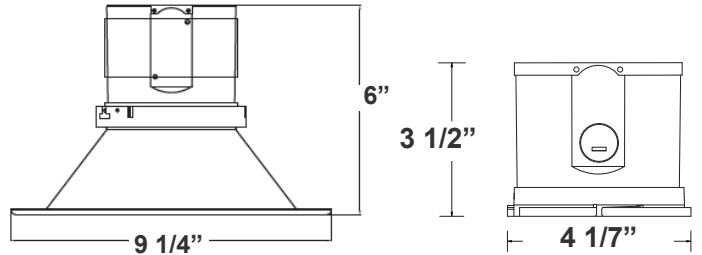

9 1/4"(L) X 6" (H)

Ideal for hotel, offices, retail outlets, restaurant, parking garages, conference room, education facilities and more.

Features

- 8" Haze & White Finish TRIM
- MCT: The Switch Is On The Light Engine
- Mounting Options: Recessed
- 5-Year Warranty
- Lifespan: 50,000 hrs.