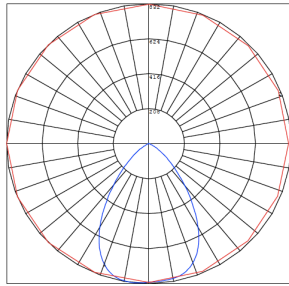

Phone: (877) 805-2252 | Fax: (877) 805-2252
www.westgatemfg.com

Photometrics: CRLC6-40W-MCTP-SA-D

BUG Rating: B1-U1-G0

20W 5000K, Area 25" x 25" Mounting Height: 9'

Other Views:

Hazel

CRLC-EGN-40W-MCTP-D

CRLC-TRM-6S