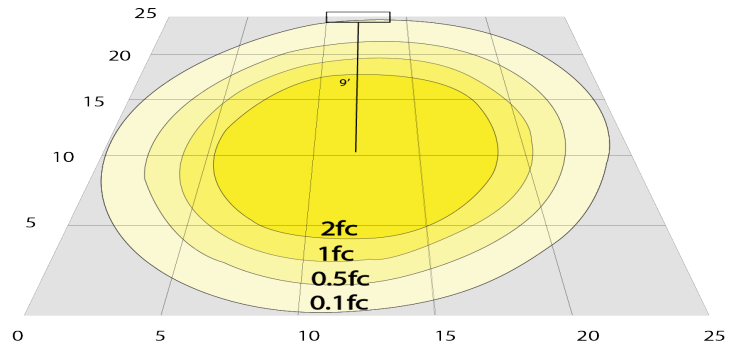

Phone: (877) 805-2252 | Fax: (877) 805-2252
www.westgatemfg.com

Photometrics: CRLC6-40W-MCTP-SA-D

BUG Rating: B1-U1-G0

20W 5000K, Area 25" x 25" Mounting Height: 9'

Other Views:

Hazel

CRLC-EGN-40W-MCTP-D

CRLC-TRM-6S