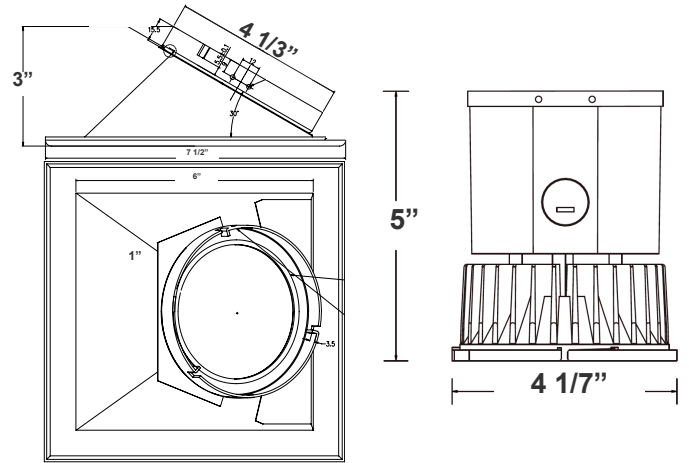

Project Name: _____

Note: _____ Type: _____

8"(H) X 4 1/7"(W) X 7 1/2"(D)

Ideal for hotel, offices, retail outlets, restaurant, parking garages, conference room, education facilities and more.

Features

- 6" Haze & White Finish TRIM
- MCTP: The switch is on the light engine
- Mounting Options: Recessed
- 5-Year Warranty
- Lifespan: 50,000 hrs.