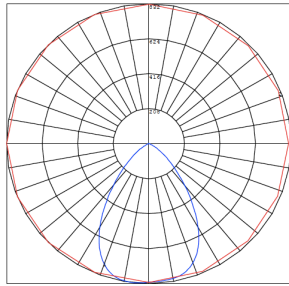

Phone: (877) 805-2252 | Fax: (877) 805-2252
www.westgatemfg.com

Photometrics: CRLC6-40W-MCTP-S-D

BUG Rating: B1-U1-G0

40W 5000K, Area 25" x 25" Mounting Height: 9'

Other Views:

Hazel

CRLC-EGN-40W-MCTP-D

CRLC-TRM-6S