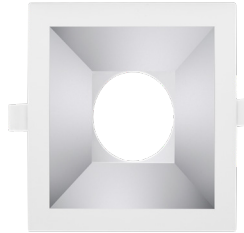

Phone: (877) 805-2252 | Fax: (877) 805-2252
www.westgatemfg.com

Photometrics: CRLC6-40W-MCTP-S-D

BUG Rating: B1-U1-G0

40W 5000K, Area 25" x 25" Mounting Height: 9'

Other Views:

Hazel

CRLC-EGN-40W-MCTP-D

CRLC-TRM-6S