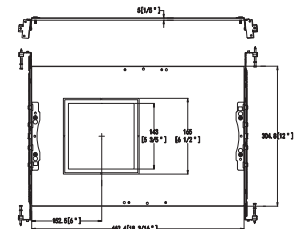

18 3/16\"/>

Factory-Installed Option: