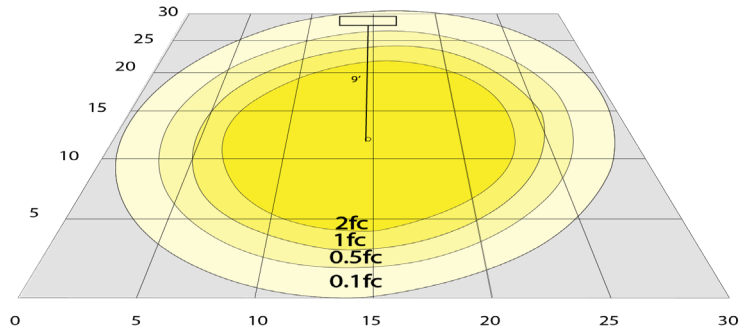

Phone: (877) 805-2252 | Fax: (877) 805-2252
www.westgatemfg.com

Photometrics: CRLC6-40W-MCTP-D

BUG Rating: B1-U1-G0

20W 5000K, Area 30" x 30" Mounting Height: 9'

Other Views:

Hazel

CRLC-EGN-40W-MCTP-D

CRLC-TRM-6