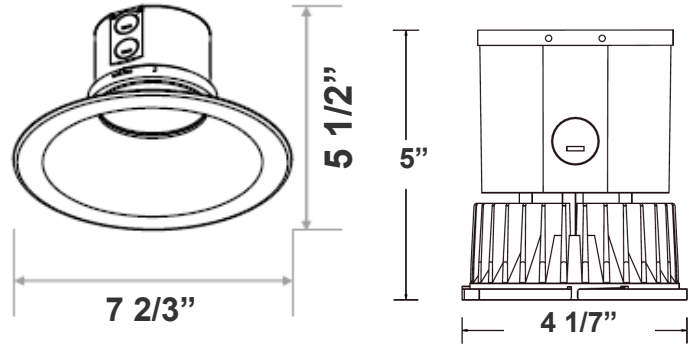

10 1/2"(L) X 4 1/7"(W) X 7 2/3" (D)

Ideal for hotel, offices, retail outlets, restaurant, parking garages, conference room, education facilities and more.

Features

- 6" Haze & White Finish TRIM
- MCTP: The switch is on the light engine
- Mounting Options: Recessed
- 5-Year Warranty
- Lifespan: 50,000 hrs.

Technical Specifications

Electrical:

- Voltage: 120-277VAC 50/60Hz
- Wattage: 27W/34W/40W
- Power factor: >0.90
- Efficacy: 85 LPW

Mechanical:

- 6" Haze & White Finish TRIM
- Mounting Options: Recessed
- Temperature Rating: Designed to operate in temperatures 113°F
- No IC-Rated
- Suitable for Damp Locations
- 5-Year Warranty