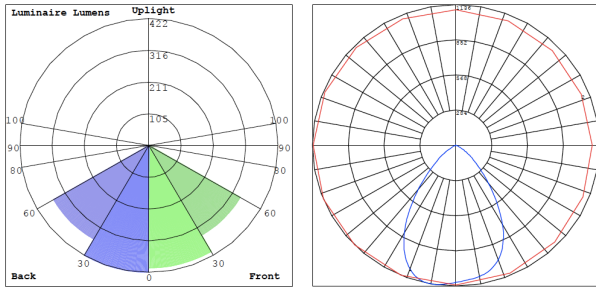

Phone: (877) 805-2252 | Fax: (877) 805-2252
www.westgatemfg.com

Photometrics: CRLC6-40W-MCTP-D

BUG Rating: B1-U1-G0

20W 5000K, Area 30" x 30" Mounting Height: 9'

Other Views:

Hazel

CRLC-EGN-40W-MCTP-D

CRLC-TRM-6