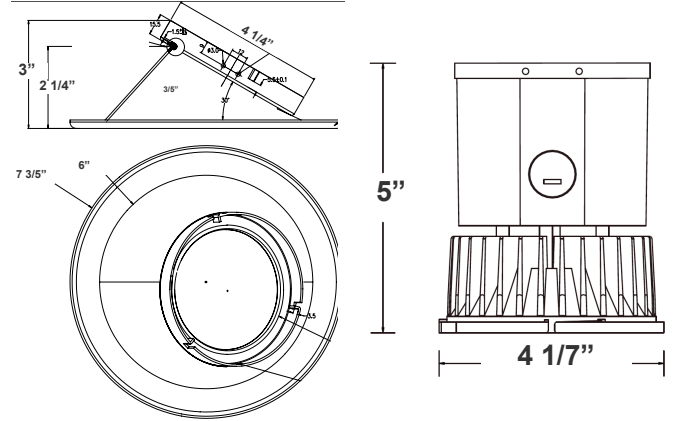

8" (H) X 4 1/4" (W) X 7 3/5" (D)

Ideal for hotel, offices, retail outlets, restaurant, parking garages, conference room, education facilities and more.

Features

- 6" Haze & White Finish TRIM
- MCTP: The Switch Is On The Light Engine
- Mounting Options: Recessed
- 5-Year Warranty
- Lifespan: 50,000 hrs.

Technical Specifications

Electrical:

- Voltage: 120-277VAC 50/60Hz
- Wattage: 27W/34W/40W
- Power Factor: >0.90
- Efficacy: 80 LPW

Mechanical:

- 4" Haze & White Finish TRIM
- Mounting Options: Recessed
- Temperature Rating: Designed To Operate In Temperatures 113°F
- Housing Not Required. Two Spring Clips To Hold The Fixture In Place
- No IC-Rated
- Suitable for Damp Locations
- 5-Year Warranty