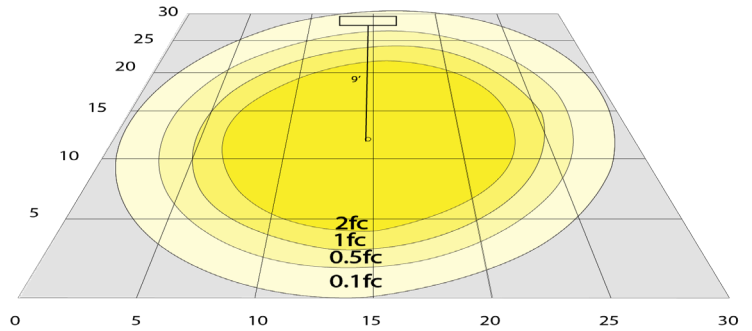

Phone: (877) 805-2252 | Fax: (877) 805-2252
www.westgatemfg.com

WG-02172022

Photometrics: CRLC6-40W-MCTP-A-D

BUG Rating: B1-U1-G0

20W 5000K, Area 30" x 30" Mounting Height: 9'

Other Views:

Hazel

CRLC-EGN-40W-MCTP-D

CRLC-TRM-6A

CRLC6-40W-MCTP-A-D

White

CRLC-EGN-40W-MCTP-D

CRLC-TRM-6A-WH

CRLC6-40W-MCTP-A-D-WH

Performance Table: CRLC6-40W-MCTP-A-D

MODEL NO.	Wattage	Voltage	Lumens	Color Temp.	BUG Rating	LPW
CRLC6-40W-MCTP-A-D	27W	120-277V	2160LM	3000K	B1-U1-G0	80
CRLC6-40W-MCTP-A-D-WH	34W		2720LM	3500K		
	40W		3200LM	4000K		