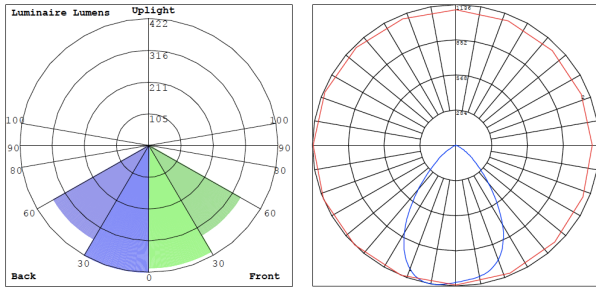

Phone: (877) 805-2252 | Fax: (877) 805-2252
www.westgatemfg.com

WG-02172022

Photometrics: CRLC6-40W-MCTP-A-D

BUG Rating: B1-U1-G0

20W 5000K, Area 30" x 30" Mounting Height: 9'

Other Views:

Hazel

CRLC-EGN-40W-MCTP-D