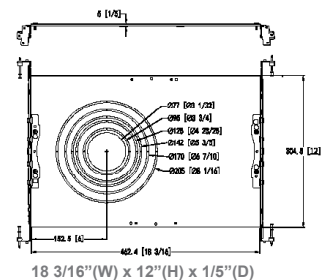

Phone: (877) 805-2252 | Fax: (877) 805-2252
www.westgatemfg.com

WG-02172022

Photometrics: CRLC6-40W-MCTP-A-D

BUG Rating: B1-U1-G0

20W 5000K, Area 30" x 30" Mounting Height: 9'

Other Views:

Hazel

CRLC-EGN-40W-MCTP-D

Sample Ordering

Model **Watt** **Color Temp.** **Dimming** **Housing**
 CRLC6 - 40W - MCTP - A - D -
 Blank
 WH = WHITE

Accessory:

Blank = No Option For Accessories
 CRLC-468-RIBH-JB = CRLC Series Mounting Plate With Brackets And J-Box 4/6/8 in

Factory-Installed Option:

Blank = No Option For Accessories
 OPT-EM-CRLC = EXTERNAL EMERGENCY BACK UP BATTERY

Accessory:

CRLC-468-RIBH-JB
 CRLC Series Mounting Plate With Brackets
 And J-Box 4/6/8 in

Factory-Installed Option:

OPT-EM-CRLC
 EXTERNAL EMERGENCY
 BACK UP BATTERY

18 3/16" (W) x 12" (H) x 1/5" (D)