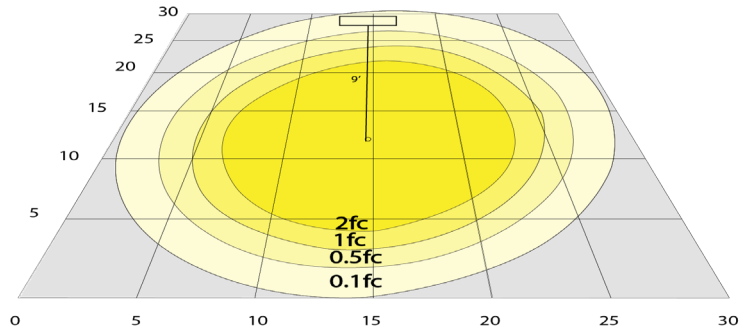

## Photometrics: CRLC6-40W-MCTP-A-D

BUG Rating: B1-U1-G0

20W 5000K, Area 30" x 30" Mounting Height: 9'