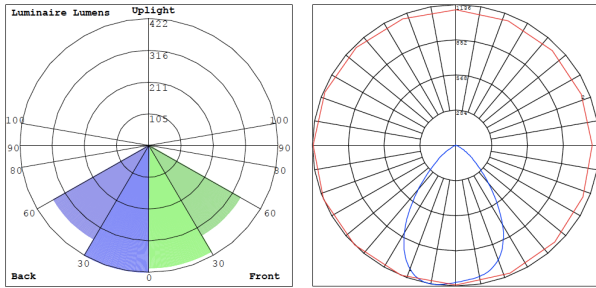

## Photometrics: CRLC6-40W-MCTP-A-D

BUG Rating: B1-U1-G0

20W 5000K, Area 30" x 30" Mounting Height: 9'