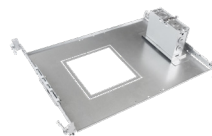

Sample Ordering

Model **Watt** **Shape** **Dimming** **Housing**
 CRLC6 - 20W - MCTP - SA - D -
 Blank
 WH = WHITE

Accessory:

Blank = No Option For Accessories
 CRLCS-46-RIBH-JB = CRLC Square Mounting Plate With Brackets And J-Box 4/6 in

Factory-Installed Option:

Blank = No Option For Accessories
 OPT-EM-CRLC = EXTERNAL EMERGENCY BACK UP BATTERY

Accessory:

CRLCS-46-RIBH-JB
 CRLC Square Mounting Plate With Brackets And J-Box 4/6 in

18 3/16" (W) x 12" (H) x 1/5" (D)