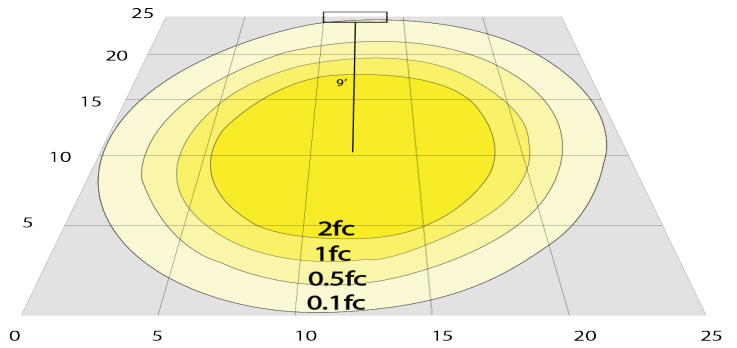

Phone: (877) 805-2252 | Fax: (877) 805-2252
www.westgatemfg.com

Photometrics: CRLC6-20W-MCTP-SA-D

BUG Rating: B1-U1-G0

20W 5000K, Area 25" x 25" Mounting Height: 9"

Other Views:

Hazel

CRLC-EGN-20W-MCTP-D

CRLC-TRM-6S