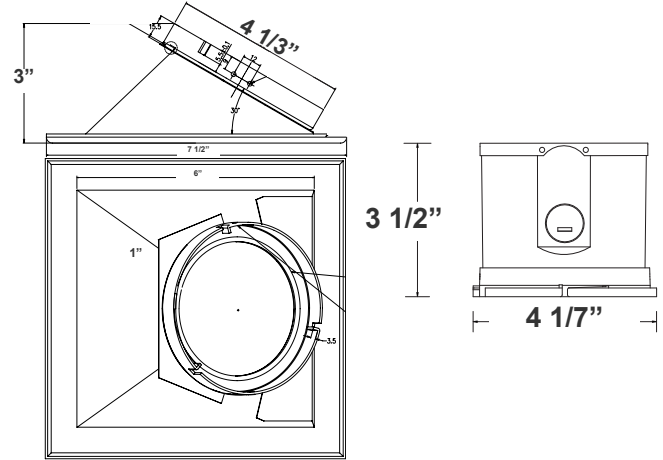

CRLC SERIES COMMERCIAL INDOOR LIGHTING

WESTGATE
THE FUTURE IS HERE...AND IT'S QUITE BRIGHT!

CRLC6-20W-MCTP-SA-D
CRLC6-20W-MCTP-SA-D-WH
6" LED COMMERCIAL SQUARE & WALL WASH RECESSED LIGHT

Customer Name: _____

Project Name: _____

Note: _____ Type: _____

6 1/2"(H) X 7 1/2" (W)

Ideal for hotel, offices, retail outlets, restaurant, parking garages, conference room, education facilities and more.

Features

- 6" Haze & White Finish TRIM
- MCTP: Multi Color Temperature & Multi Power/Wattage (Selectable)
- Mounting Options: Recessed
- 5-Year Warranty
- Lifespan: 50,000 hrs.

Technical Specifications

Electrical:

- Voltage: 120-277VAC 50/60Hz
- Wattage: 10W/15W/20W
- Power Factor: >0.90
- Efficacy: 86 LPW

Mechanical:

- 6" Haze & White Finish TRIM
- Mounting Options: Recessed
- Temperature Rating: Designed To Operate In Temperatures 113°F
- IC-Rated
- Housing Not Required. Two Spring Clips To Hold The Fixture In Place
- Suitable for Damp Locations
- 5-Year Warranty

Lighting:

- MCTP: Multi Color Temperature & Multi Power/Wattage (Selectable)
- Dimming: 0~10V Dimmable
- Total Lumens: 1720LM
- Color Temperature: 3000K/3500K/4000K
- Color Rendering Index: >80
- Lifespan: 50,000 hrs.

Applications:

- Ideal for hotel, offices, retail outlets, restaurant, parking garages, conference room, education facilities and more.

Other Models:

- 20W | 1720LM | CRLC6-15W-MCTP-SA-D
- 20W | 1720LM | CRLC6-15W-MCTP-SA-D-WH

Phone: (877) 805-2252 | Fax: (877) 805-2252
www.westgatemfg.com