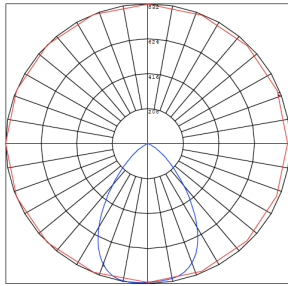

Phone: (877) 805-2252 | Fax: (877) 805-2252
www.westgatemfg.com

Photometrics: CRLC6-20W-MCTP-SA-D

BUG Rating: B1-U1-G0

20W 5000K, Area 25" x 25" Mounting Height: 9"

Other Views:

Hazel

CRLC-EGN-20W-MCTP-D

CRLC-TRM-6S