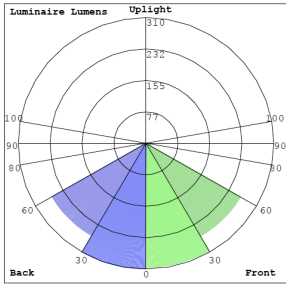

Photometrics: CRLC6-20W-MCTP-SA-D

BUG Rating: B1-U1-G0

20W 5000K, Area 25" x 25" Mounting Height: 9"