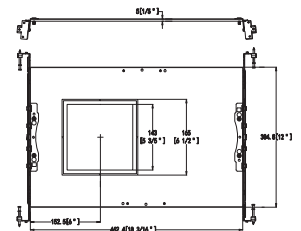

Sample Ordering

Model **Watt** **Shape** **Dimming** **Housing**
 CRLC6 - 20W - MCTP - SA - D -
 Blank
 WH = WHITE

Accessory:

Blank = No Option For Accessories
 CRLCS-46-RIBH-JB = CRLC Square Mounting Plate With Brackets And J-Box 4/6 in

Factory-Installed Option:

Blank = No Option For Accessories
 OPT-EM-CRLC = EXTERNAL EMERGENCY BACK UP BATTERY

Accessory:

CRLCS-46-RIBH-JB
 CRLC Square Mounting Plate With Brackets And J-Box 4/6 in

18 3/16" (W) x 12" (H) x 1/5" (D)