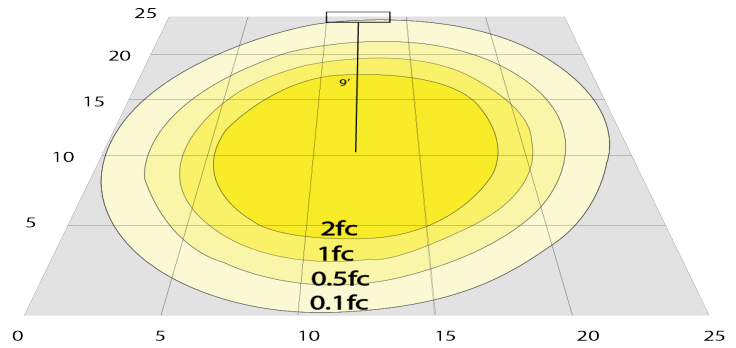

Phone: (877) 805-2252 | Fax: (877) 805-2252
www.westgatemfg.com

Photometrics: CRLC6-20W-MCTP-S-D

BUG Rating: B1-U1-G0

20W 5000K, Area 25" x 25" Mounting Height: 9'

Other Views:

Hazel

CRLC-EGN-20W-MCTP-D

CRLC-TRM-6S