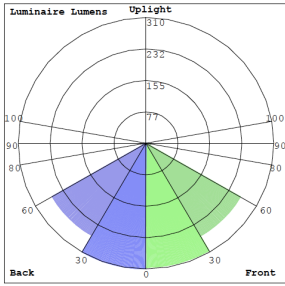

Photometrics: CRLC6-20W-MCTP-S-D

BUG Rating: B1-U1-G0

20W 5000K, Area 25" x 25" Mounting Height: 9'