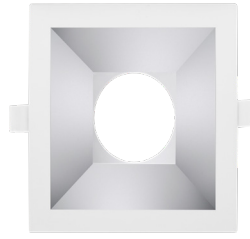

Phone: (877) 805-2252 | Fax: (877) 805-2252
www.westgatemfg.com

Photometrics: CRLC6-20W-MCTP-S-D

BUG Rating: B1-U1-G0

20W 5000K, Area 25" x 25" Mounting Height: 9'

Other Views:

Hazel

CRLC-EGN-20W-MCTP-D

CRLC-TRM-6S