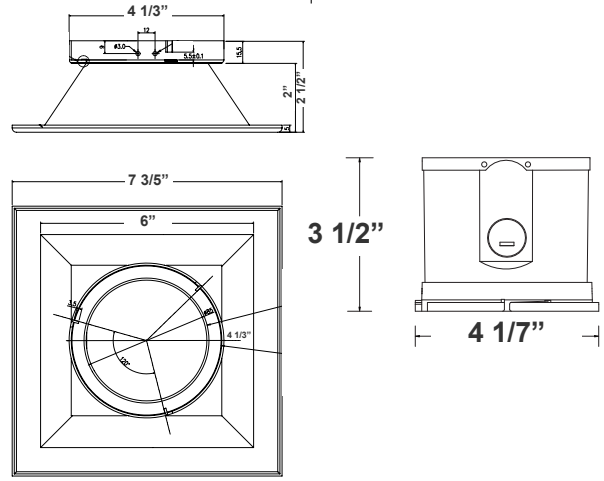

Ideal for hotel, offices, retail outlets, restaurant, parking garages, conference room, education facilities and more.

Customer Name: _____

Project Name: _____

Note: _____ Type: _____

6"(H) X 4 1/7" (W)