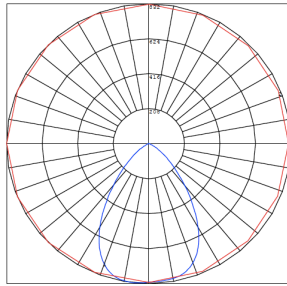

Phone: (877) 805-2252 | Fax: (877) 805-2252
www.westgatemfg.com

Photometrics: CRLC6-20W-MCTP-S-D

BUG Rating: B1-U1-G0

20W 5000K, Area 25" x 25" Mounting Height: 9'

Other Views:

Hazel

CRLC-EGN-20W-MCTP-D

CRLC-TRM-6S