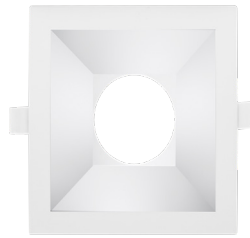

CRLC-TRM-6S-WH