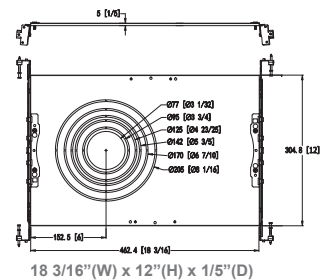

Accessory:

Factory-Installed Option: