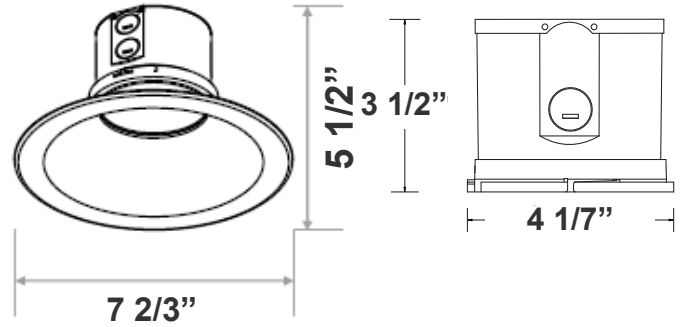

7 2/3"(L) X 5 1/2" (D)

Ideal for hotel, offices, retail outlets, restaurant, parking garages, conference room, education facilities and more.

Features

- 6" Haze & White Finish TRIM
- MCTP: Multi Color Temperature & Multi Power/Wattage (Selectable)
- Mounting Options: Recessed
- 5-Year Warranty
- Lifespan: 50,000 hrs.

Technical Specifications

Electrical:

- Voltage: 120-277VAC 50/60Hz
- Wattage: 10W/15W/20W
- Power Factor: >0.90
- Efficacy: 86 LPW

Mechanical:

- 6" Haze & White Finish TRIM
- Mounting Options: Recessed
- Temperature Rating: Designed To Operate in Temperatures 113°F
- IC-Rated
- Housing Not Required. Two Spring Clips To Hold The Fixture In Place
- Suitable for Damp Locations
- 5-Year Warranty