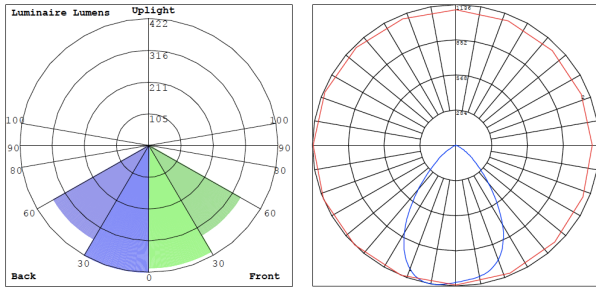

Phone: (877) 805-2252 | Fax: (877) 805-2252
www.westgatemfg.com

WG-Z7-2D-2Z

Photometrics: CRLC6-20W-MCTP-D

BUG Rating: B1-U1-G0

20W 5000K, Area 30' x 30' Mounting Height: 9'

Other Views:

Hazel

CRLC-EGN-20W-MCTP-D