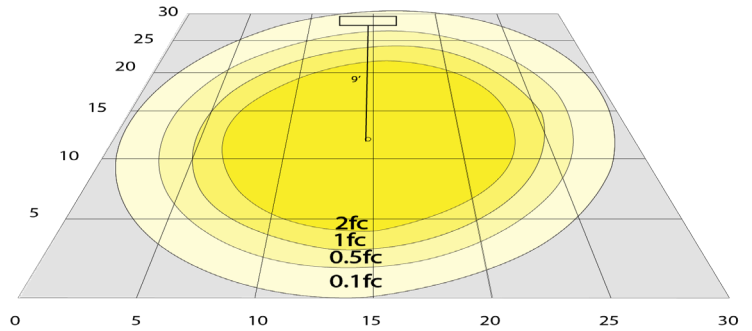

Phone: (877) 805-2252 | Fax: (877) 805-2252
www.westgatemfg.com

WG-Z7-2D-2Z

Photometrics: CRLC6-20W-MCTP-D

BUG Rating: B1-U1-G0

20W 5000K, Area 30' x 30' Mounting Height: 9'

Other Views:

Hazel

CRLC-EGN-20W-MCTP-D

CRLC-TRM-6

CRLC6-20W-MCTP-D

White

CRLC-EGN-20W-MCTP-D

CRLC-TRM-6-WH

CRLC6-20W-MCTP-D-WH

Performance Table: CRLC6-20W-MCTP-D

MODEL NO.	Wattage	Voltage	Lumens	Color Temp.	BUG Rating	LPW
CRLC6-20W-MCTP-D	10W	120-277V	860LM	3000K	B1-U1-G0	86
	15W		1290LM	3500K		
CRLC6-20W-MCTP-D-WH	20W		1720LM	4000K		