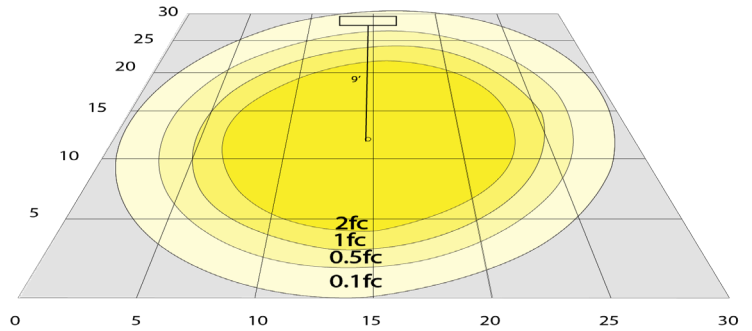

Phone: (877) 805-2252 | Fax: (877) 805-2252
www.westgatemfg.com

WG-Z7-2D-22

Photometrics: CRLC6-20W-MCTP-A-D

BUG Rating: B1-U1-G0

20W 5000K, Area 30' x 30' Mounting Height: 9'

Other Views:

Hazel

CRLC-EGN-20W-MCTP-D

CRLC-TRM-6A

CRLC6-20W-MCTP-A-D

White

CRLC-EGN-20W-MCTP-D

CRLC-TRM-6A-WH

CRLC6-20W-MCTP-A-D-WH

Performance Table: CRLC6-20W-MCT-A-D

| MODEL NO. | Wattage | Voltage | Lumens | Color Temp. | BUG Rating | LPW |
|-----------------------|---------|----------|--------|-------------|------------|-----|
| CRLC6-20W-MCTP-A-D | 10W | 120-277V | 860LM | 3000K | B1-U1-G0 | 86 |
| | 15W | | 1290LM | 3500K | | |
| CRLC6-20W-MCTP-A-D-WH | 20W | | 1720LM | 4000K | | |