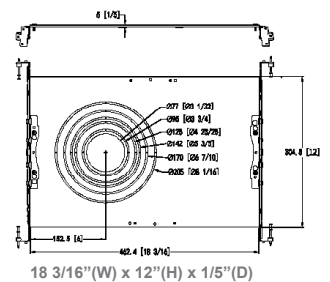

Accessory:

Factory-Installed Option: