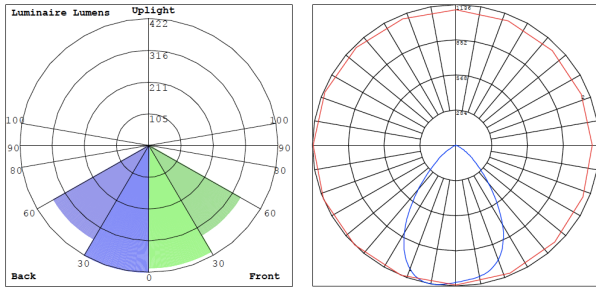

Phone: (877) 805-2252 | Fax: (877) 805-2252
www.westgatemfg.com

WG-Z7-2D-22

Photometrics: CRLC6-20W-MCTP-A-D

BUG Rating: B1-U1-G0

20W 5000K, Area 30' x 30' Mounting Height: 9'

Other Views:

Hazel

CRLC-EGN-20W-MCTP-D