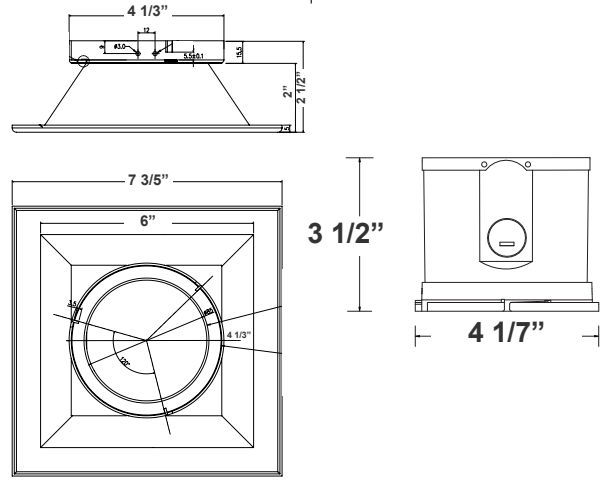

Ideal for hotel, offices, retail outlets, restaurant, parking garages, conference room, education facilities and more.

Customer Name: _____

Project Name: _____

Note: _____ Type: _____