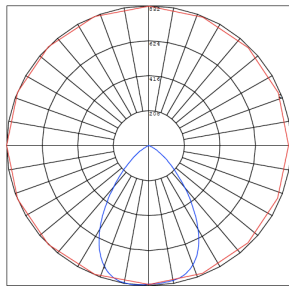

Phone: (877) 805-2252 | Fax: (877) 805-2252
www.westgatemfg.com

Photometrics: CRLC6-20W-MCT-S-D

BUG Rating: B1-U1-G0

20W 5000K, Area 25" x 25" Mounting Height: 9'

Other Views:

Hazel

CRLC-EGN-20W-MCT-D

CRLC-TRM-6S