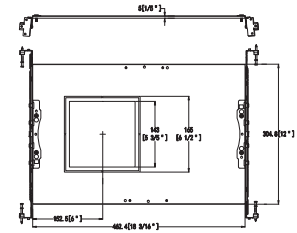

Sample Ordering

Model Watt Shape Dimming Housing

CRLC6 - 20W - MCT - S - D -

Blank
WH = WHITE

Accessory:

Blank = No Option For Accessories

CRLCS-46-RIBH-JB = CRLC Square Mounting Plate With Brackets And J-Box 4/6 in

Blank = No Option For Accessories

OPT-EM-CRLC = EXTERNAL EMERGENCY BACK UP BATTERY

Accessory:

CRLCS-46-RIBH-JB
CRLC Square Mounting Plate With Brackets And J-Box 4/6 in

18 3/16" (W) x 12" (H) x 1/5" (D)

Factory-Installed Option: