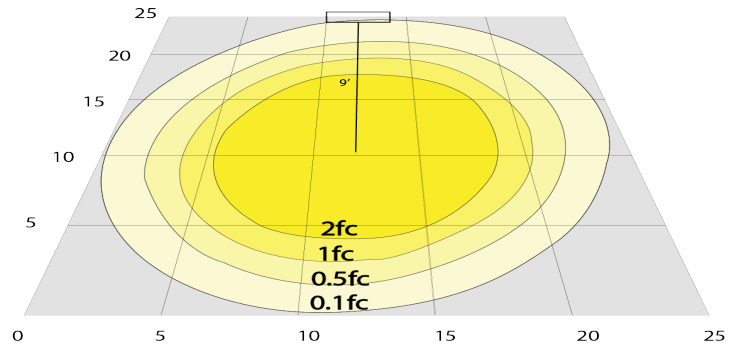

Phone: (877) 805-2252 | Fax: (877) 805-2252
www.westgatemfg.com

Photometrics: CRLC6-20W-MCT-S-D

BUG Rating: B1-U1-G0

20W 5000K, Area 25" x 25" Mounting Height: 9'

Other Views:

Hazel

CRLC-EGN-20W-MCT-D

CRLC-TRM-6S