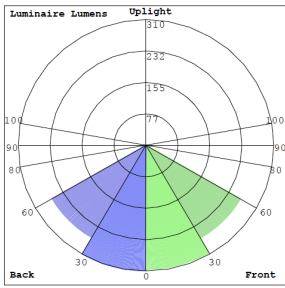

Phone: (877) 805-2252 | Fax: (877) 805-2252
www.westgatemfg.com

Photometrics: CRLC6-20W-MCT-S-D

BUG Rating: B1-U1-G0

20W 5000K, Area 25" x 25" Mounting Height: 9'

Other Views:

Hazel

CRLC-EGN-20W-MCT-D

CRLC-TRM-6S