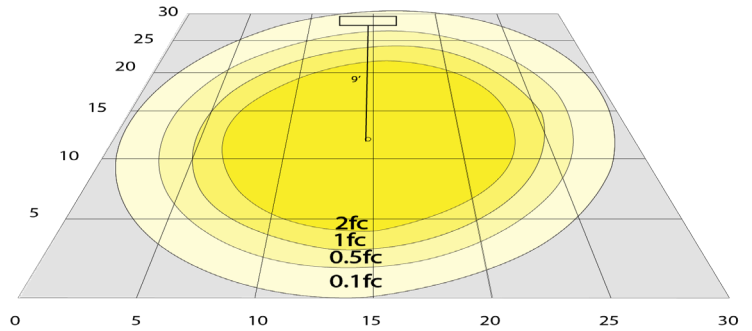

Phone: (877) 805-2252 | Fax: (877) 805-2252
www.westgatemfg.com

Photometrics: CRLC6-20W-MCT-D

BUG Rating: B1-U1-G0

20W 5000K, Area 30" x 30" Mounting Height: 9"

Other Views:

Hazel

CRLC-EGN-20W-MCT-D

CRLC-TRM-6