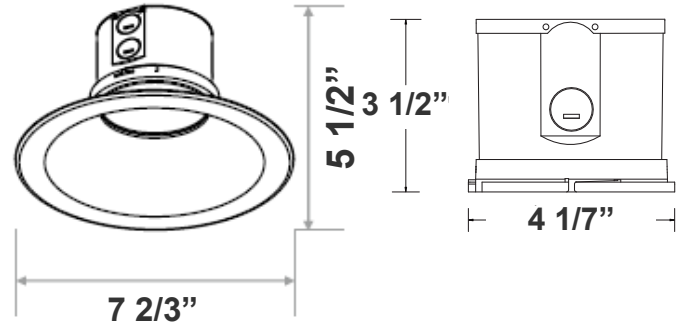

7 2/3"(L) X 5 1/2" (D)

Ideal for hotel, offices, retail outlets, restaurant, parking garages, conference room, education facilities and more.

Features

- 6" Haze & White Finish TRIM
- MCT: The Switch Is On The Light Engine
- Mounting Options: Recessed
- 5-Year Warranty
- Lifespan: 50,000 hrs.

Technical Specifications

Electrical:

- Voltage: 120-277VAC 50/60Hz
- Wattage: 20W
- Power Factor: >0.90
- Efficacy: 85 LPW

Mechanical:

- 6" Haze & White Finish TRIM
- Mounting Options: Recessed
- Temperature Rating: Designed To Operate In Temperatures 113°F
- Housing Not Required. Two Spring Clips To Hold The Fixture In Place
- IC-Rated
- Suitable for Damp Locations
- 5-Year Warranty