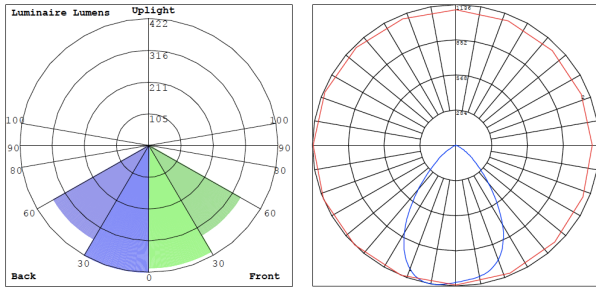

Phone: (877) 805-2252 | Fax: (877) 805-2252
www.westgatemfg.com

Photometrics: CRLC6-20W-MCT-D

BUG Rating: B1-U1-G0

20W 5000K, Area 30" x 30" Mounting Height: 9"

Other Views:

Hazel

CRLC-EGN-20W-MCT-D

CRLC-TRM-6