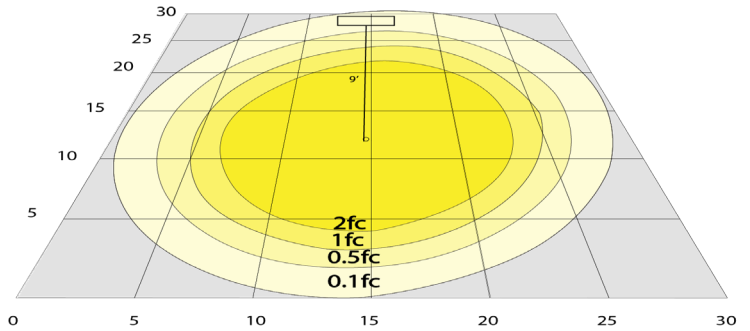

# Photometrics: CRLC6-20W-MCT-A-D

BUG Rating: B1-U1-G0

20W 5000K, Area 30' x 30' Mounting Height: 9'