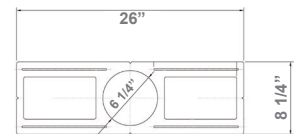

RSL6-RI
26"(W) x 8 1/4"(H)