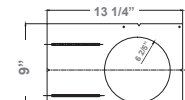

### Accessory:

RSL6-RI  
 6" ROUND ROUGH-IN  
 PLATE, 26" LONG

RSL6-RI  
 26"(W) x 8 1/4"(H)

RSL6-RI-13  
 6" ROUND ROUGH-IN  
 PLATE, 13" LONG

RSL6-RI-13  
 13 1/4"(W) x 9"(H)