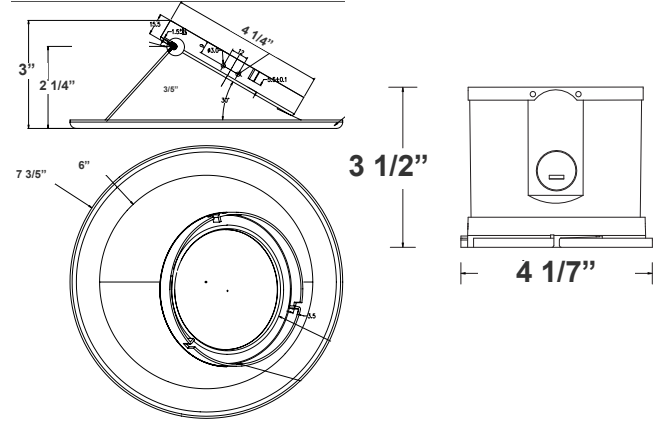

2 3/4" (H) X 4 1/4" (W) X 6 1/3" (D)

Ideal for hotel, offices, retail outlets, restaurant, parking garages, conference room, education facilities and more.

### Accessory:

RSL6-RI  
 6" ROUND ROUGH-IN  
 PLATE, 26" LONG

RSL6-RI  
 26"(W) x 8 1/4"(H)

RSL6-RI-13  
 6" ROUND ROUGH-IN  
 PLATE, 13" LONG

RSL6-RI-13  
 13 1/4"(W) x 9"(H)