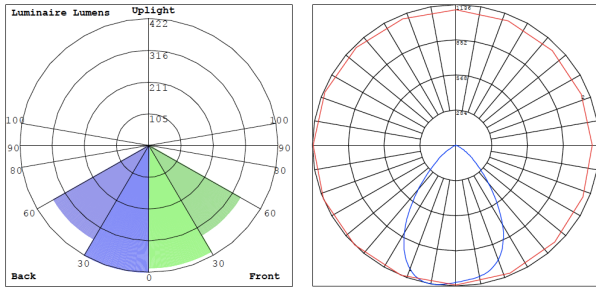

Phone: (877) 805-2252 | Fax: (877) 805-2252
www.westgatemfg.com

Photometrics: CRLC6-20W-MCT-A-D

BUG Rating: B1-U1-G0

20W 5000K, Area 30" x 30" Mounting Height: 9'

Other Views:

Hazel

CRLC-EGN-20W-MCT-D

CRLC-TRM-6A