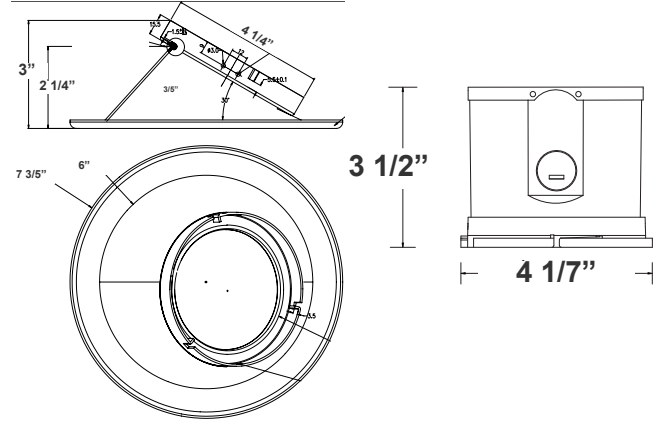

2 3/4" (H) X 4 1/4" (W) X 6 1/3" (D)

Ideal for hotel, offices, retail outlets, restaurant, parking garages, conference room, education facilities and more.

Features

- 6" Haze & White Finish TRIM
- MCT: The Switch Is On The Light Engine
- Mounting Options: Recessed
- 5-Year Warranty
- Lifespan: 50,000 hrs.

Technical Specifications

Electrical:

- Voltage: 120-277VAC 50/60Hz
- Wattage: 20W
- Power Factor: >0.90
- Efficacy: 85 LPW

Mechanical:

- 4" Haze & White Finish TRIM
- Mounting Options: Recessed
- Temperature Rating: Designed To Operate In Temperatures 113°F
- Housing Not Required. Two Spring Clips To Hold The Fixture In Place
- IC-Rated
- Suitable for Damp Locations
- 5-Year Warranty