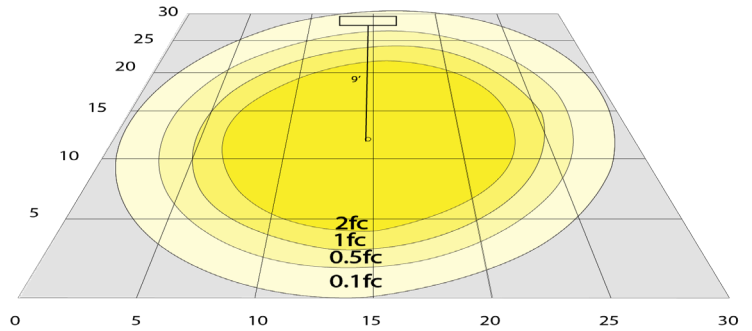

Phone: (877) 805-2252 | Fax: (877) 805-2252
www.westgatemfg.com

Photometrics: CRLC6-20W-MCT-A-D

BUG Rating: B1-U1-G0

20W 5000K, Area 30" x 30" Mounting Height: 9'

Other Views:

Hazel

CRLC-EGN-20W-MCT-D

CRLC-TRM-6A