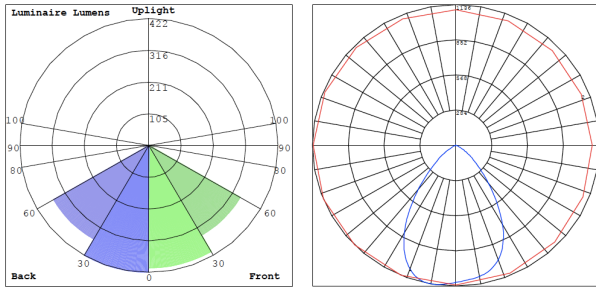

Photometrics: CRLC6-20W-MCT-A-D

BUG Rating: B1-U1-G0