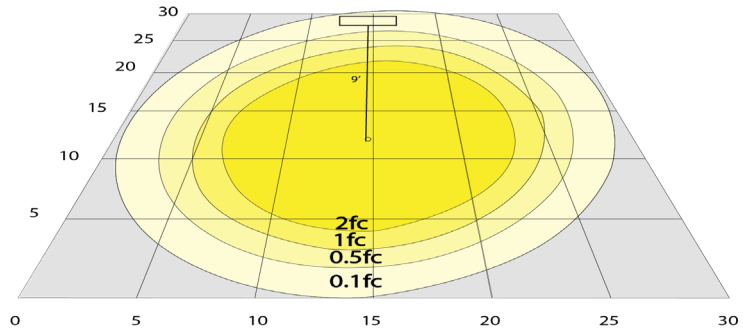

## Photometrics: CRLC6-20W-MCT-A-D

BUG Rating: B1-U1-G0

20W 5000K, Area 30" x 30" Mounting Height: 9'