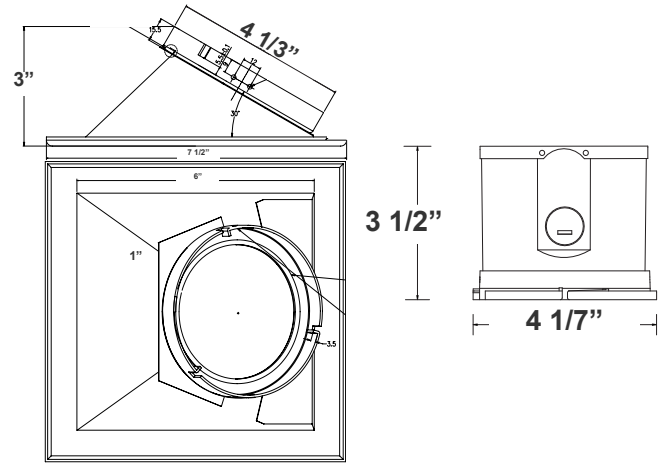

Ideal for hotel, offices, retail outlets, restaurant, parking garages, conference room, education facilities and more.

6 1/2"(H) X 7 1/2" (W)

Features

- 6" Haze & White Finish TRIM
- MCT: The Switch is On The Light Engine
- Mounting Options: Recessed
- 5-Year Warranty
- Lifespan: 50,000 hrs.