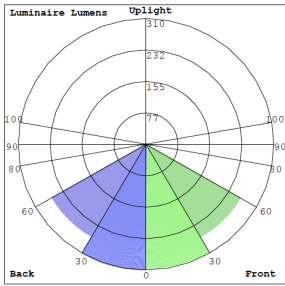

Photometrics: CRLC6-15W-MCT-SA-D

BUG Rating: B1-U1-G0

15W 5000K, Area 25" x 25" Mounting Height: 9'