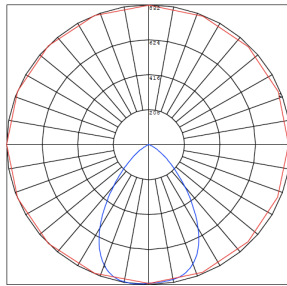

Photometrics: CRLC6-15W-MCT-SA-D

BUG Rating: B1-U1-G0

15W 5000K, Area 25" x 25" Mounting Height: 9'

Other Views:

Hazel

CRLC-EGN-15W-MCT-D

CRLC-TRM-6SA

CRLC6-15W-MCT-SA-D