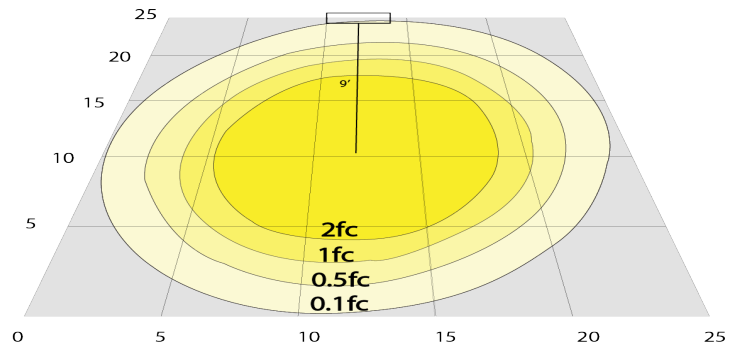

Photometrics: CRLC6-15W-MCT-SA-D

BUG Rating: B1-U1-G0

15W 5000K, Area 25" x 25" Mounting Height: 9'