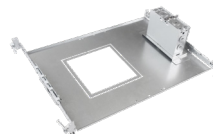

Sample Ordering

- - - - -

Blank
WH = WHITE

Accessory:

Blank = No Option For Accessories
CRLCS-46-RIBH-JB = CRLC Square Mounting Plate With Brackets And J-Box 4/6 in

Factory-Installed Option:

Blank = No Option For Accessories
OPT-EM-CRLC = EXTERNAL EMERGENCY BACK UP BATTERY

Accessory:

CRLCS-46-RIBH-JB
CRLC Square Mounting Plate With Brackets And J-Box 4/6 in

18 3/16" (W) x 12" (H) x 1/5" (D)

Factory-Installed Option:

OPT-EM-CRLC
EXTERNAL EMERGENCY
BACK UP BATTERY