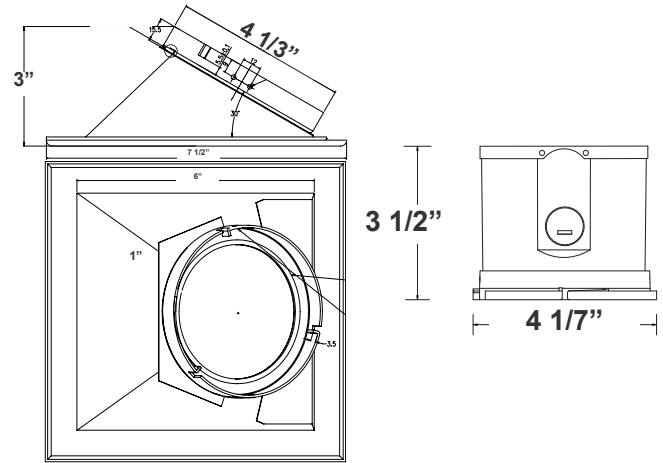

CRLC SERIES COMMERCIAL INDOOR LIGHTING

CRLC6-15W-MCT-S-D
CRLC6-15W-MCT-S-D-WH
6" LED COMMERCIAL SQUARE & WALL WASH RECESSED LIGHT

Customer Name: _____

Project Name: _____

Note: _____ Type: _____

6 1/2"(H) X 7 1/2" (W)

Ideal for hotel, offices, retail outlets, restaurant, parking garages, conference room, education facilities and more.

Features

- 6" Haze & White Finish TRIM
- MCT: The Switch is On The Light Engine
- Mounting Options: Recessed
- 5-Year Warranty
- Lifespan: 50,000 hrs.

Technical Specifications

Electrical:

- Voltage: 120-277VAC
  50/60Hz
- Wattage: 15W
- Power Factor: >0.90
- Efficacy: 85 LPW

Mechanical:

- 6" Haze & White Finish TRIM
- Mounting Options: Recessed
- Temperature Rating: Designed to Operate In Temperatures 113°F
- Housing Not Required. Two Spring Clips To Hold The Fixture In Place
- IC-Rated
- Suitable for Damp Locations
- 5-Year Warranty

Lighting:

- MCT: The Switch is On The Light Engine
- Dimming: 0~10V Dimmable
- Total Lumens: 1275LM
- Color Temperature: 3000K/4000K/5000K
- Color Rendering index: >80
- Lifespan: 50,000 hrs.

Applications:

- Ideal for hotel, offices, retail outlets, restaurant, parking garages, conference room, education facilities and more.

Other Models:

- 20W | 1720LM | CRLC6-20W-MCT-SA-D
- 20W | 1720LM | CRLC6-20W-MCT-SA-D-WH