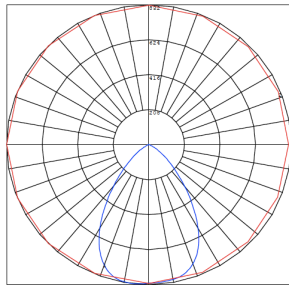

Photometrics: CRLC6-15W-MCT-SA-D

BUG Rating: B1-U1-G0

15W 5000K, Area 25" x 25" Mounting Height: 9'

Other Views:

Hazel

CRLC-EGN-15W-MCT-D

CRLC-TRM-6SA

CRLC6-15W-MCT-SA-D