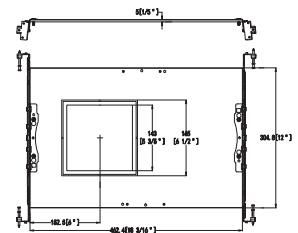

Sample Ordering

- - - - -

Blank
WH = WHITE

Accessory:

Blank = No Option For Accessories
CRLCS-46-RIBH-JB = CRLC Square Mounting Plate With Brackets And J-Box 4/6 in

Factory-Installed Option:

Blank = No Option For Accessories
OPT-EM-CRLC = EXTERNAL EMERGENCY BACK UP BATTERY

Accessory:

CRLCS-46-RIBH-JB
CRLC Square Mounting Plate With Brackets And J-Box 4/6 in

18 3/16" (W) x 12" (H) x 1/5" (D)

Factory-Installed Option:

OPT-EM-CRLC
EXTERNAL EMERGENCY
BACK UP BATTERY