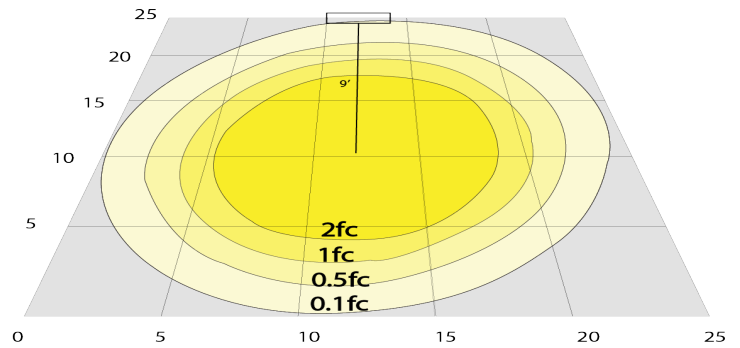

Photometrics: CRLC6-15W-MCT-SA-D

BUG Rating: B1-U1-G0

15W 5000K, Area 25" x 25" Mounting Height: 9'

Other Views:

Hazel

CRLC-EGN-15W-MCT-D

CRLC-TRM-6SA

CRLC6-15W-MCT-SA-D