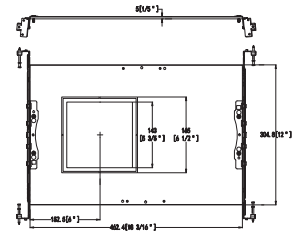

Sample Ordering

Model Watt Shape Dimming Housing

CRLC6 - 15W - MCT - S - D -

Blank
WH = WHITE

Accessory:

Blank = No Option For Accessories
CRLCS-46-RIBH-JB = CRLC Square Mounting Plate With Brackets And J-Box 4/6 in

Factory-Installed Option:

Blank = No Option For Accessories
OPT-EM-CRLC = EXTERNAL EMERGENCY BACK UP BATTERY

Accessory:

CRLCS-46-RIBH-JB
CRLC Square Mounting Plate With Brackets And J-Box 4/6 in

18 3/16" (W) x 12" (H) x 1/5" (D)