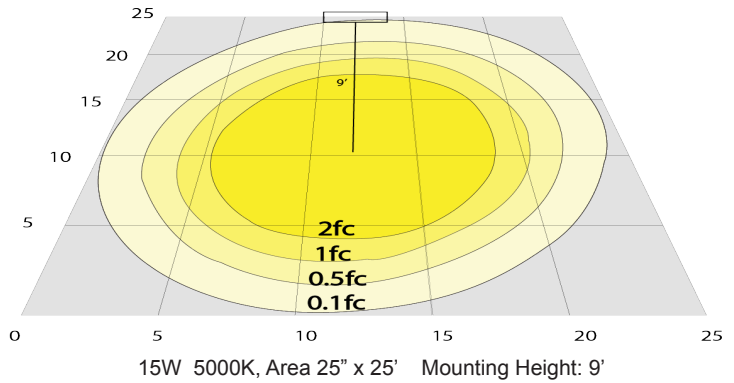

Photometrics: CRLC6-15W-MCT-S-D

BUG Rating: B1-U1-G0

Other Views:

Hazel

White

Performance Table: CRLC4-15W-MCT-S-D

MODEL NO.	Wattage	Voltage	Lumens	Color Temp.	BUG Rating	LPW
CRLC6-15W-MCT-S-D	15W	120-277V	1275LM	3000K	B1-U1-G0	85
CRLC6-15W-MCT-S-D-WH				4000K 5000K		

Sample Ordering

Model Watt Shape Dimming Housing

CRLC6 - 15W - MCT - S - D -

Blank
WH = WHITE

Accessory:

Blank = No Option For Accessories
CRLCS-46-RIBH-JB = CRLC Square Mounting Plate With Brackets And J-Box 4/6 in

Factory-Installed Option:

Blank = No Option For Accessories
OPT-EM-CRLC = EXTERNAL EMERGENCY BACK UP BATTERY

Accessory:

Factory-Installed Option: