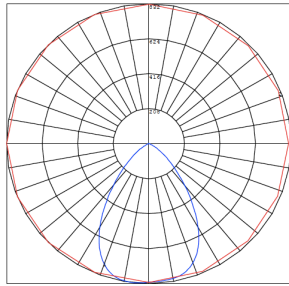

Phone: (877) 805-2252 | Fax: (877) 805-2252
www.westgatemfg.com

Photometrics: CRLC6-15W-MCT-S-D

BUG Rating: B1-U1-G0

Other Views:

Hazel

CRLC-EGN-15W-MCT-D

CRLC-TRM-6S

CRLC6-15W-MCT-S-D