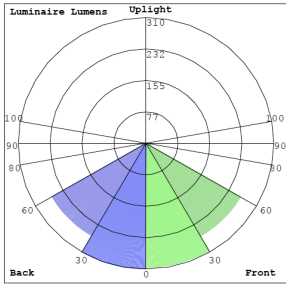

Photometrics: CRLC6-15W-MCT-S-D

BUG Rating: B1-U1-G0