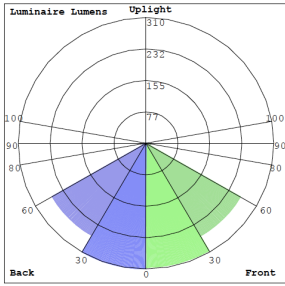

Photometrics: CRLC6-15W-MCT-S-D

BUG Rating: B1-U1-G0