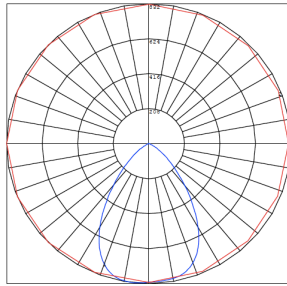

Photometrics: CRLC6-15W-MCT-S-D

BUG Rating: B1-U1-G0