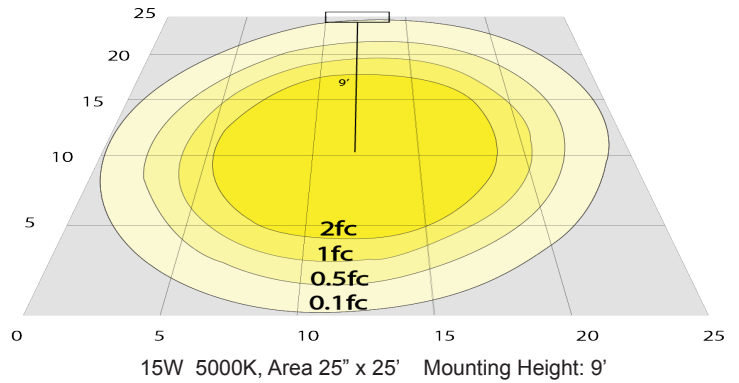

Photometrics: CRLC6-15W-MCT-S-D

BUG Rating: B1-U1-G0

Other Views:

Hazel

Whitev

Performance Table: CRLC4-15W-MCT-S-D

MODEL NO.	Wattage	Voltage	Lumens	Color Temp.	BUG Rating	LPW
CRLC6-15W-MCT-S-D	15W	120-277V	1275LM	3000K	B1-U1-G0	85
CRLC6-15W-MCT-S-D-WH				4000K		
				5000K		

Sample Ordering

Model Watt Shape Dimming Housing

CRLC6 - 15W - MCT - S - D -

Blank
WH = WHITE

Factory-Installed Option:

Blank = No Option For Accessories
OPT-EM-HB1EXT = EXTERNAL EMERGENCY BACK UP BATTERY

Factory-Installed Option:

Example:

1. CRLC6-15W-MCT-S-D (FOR 15W CRLC6 MCT 120-277V)
2. CRLC6-15W-MCT-S-D OPT-EM-HB1EXT (FOR 15W CRLC6 MCT 120-277V) (EXTERNAL EMERGENCY BACK UP BATTERY)