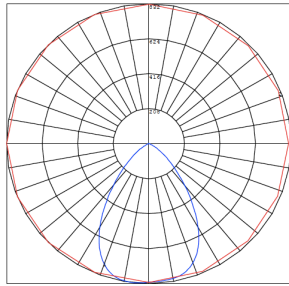

Phone: (877) 805-2252 | Fax: (877) 805-2252
www.westgatemfg.com

Photometrics: CRLC6-15W-MCT-A-D

BUG Rating: B1-U1-G0

15W 5000K, Area 25" x 25" Mounting Height: 9'

Other Views:

Hazel

CRLC-EGN-15W-MCT-D

CRLC-TRM-6A