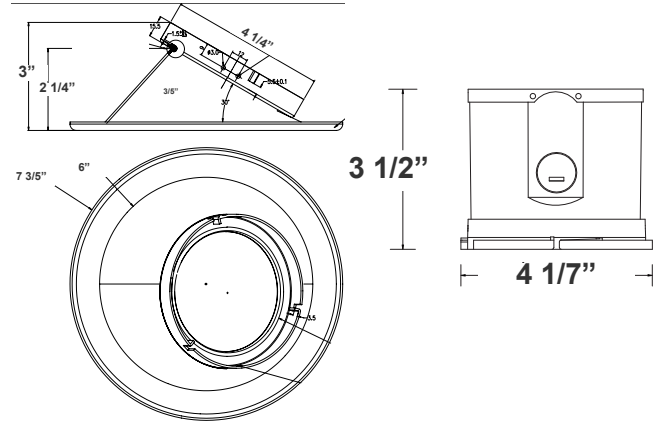

6 1/2" (H) X 4 1/7" (W) X 7 3/5" (D)

Ideal for hotel, offices, retail outlets, restaurant, parking garages, conference room, education facilities and more.

Features

- 6" Haze & White Finish TRIM
- MCT: The Switch Is On The Light Engine
- Mounting Options: Recessed
- 5-Year Warranty
- Lifespan: 50,000 hrs.

Technical Specifications

Electrical:

- Voltage: 120-277VAC 50/60Hz
- Wattage: 15W
- Power Factor: >0.90
- Efficacy: 85 LPW

Mechanical:

- 4" Haze & White Finish TRIM
- Mounting Options: Recessed
- Temperature Rating: Designed to operate in Temperatures 113°F
- Housing Not Required. Two Spring Clips To Hold The Fixture In Place
- IC-Rated
- Suitable for Damp Locations
- 5-Year Warranty