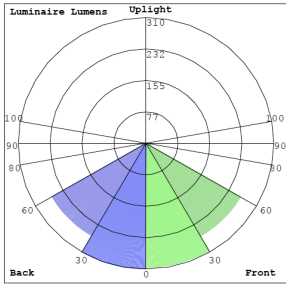

Photometrics: CRLC6-15W-MCT-A-D