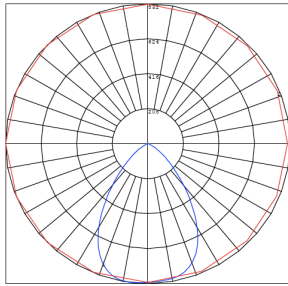

Phone: (877) 805-2252 | Fax: (877) 805-2252
www.westgatemfg.com

Photometrics: CRLC6-15W-MCT-A-D

BUG Rating: B1-U1-G0

15W 5000K, Area 25" x 25" Mounting Height: 9'

Other Views:

Hazel

CRLC-EGN-15W-MCT-D

CRLC-TRM-6A