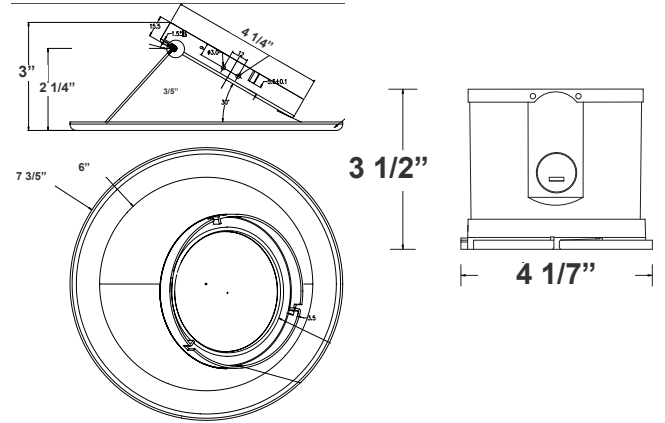

6 1/2" (H) X 4 1/7" (W) X 7 3/5" (D)

Ideal for hotel, offices, retail outlets, restaurant, parking garages, conference room, education facilities and more.

Features

- 6" Haze & White Finish TRIM
- MCT: The switch is on the light engine
- Mounting Options: Recessed
- 5-Year Warranty
- Lifespan: 50,000 hrs.

Technical Specifications

Electrical:

- Voltage: 120-277VAC 50/60Hz
- Wattage: 15W
- Power factor: >0.90
- Efficacy: 85 LPW

Mechanical:

- 4" Haze & White Finish TRIM
- Mounting Options: Recessed
- Temperature Rating: Designed to operate in temperatures 113°F
- No IC-Rated
- Suitable for Damp Locations
- 5-Year Warranty