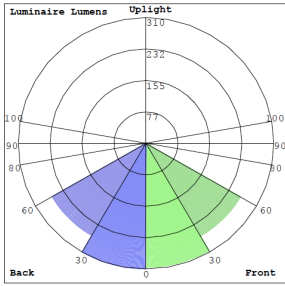

Photometrics: CRLC6-15W-MCT-A-D

BUG Rating: B1-U1-G0

15W 5000K, Area 25" x 25" Mounting Height: 9'