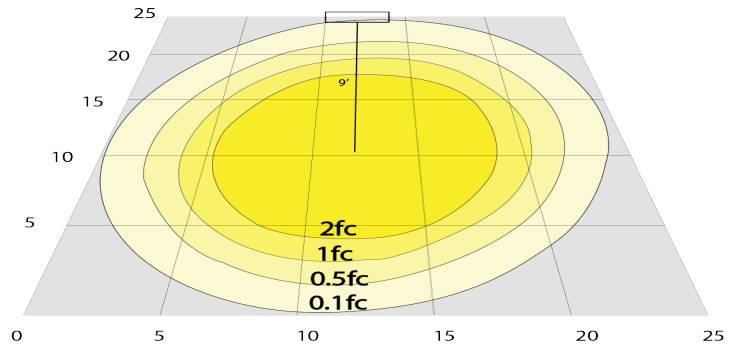

Photometrics: CRLC6-15W-MCT-A-D

BUG Rating: B1-U1-G0

15W 5000K, Area 25" x 25" Mounting Height: 9'