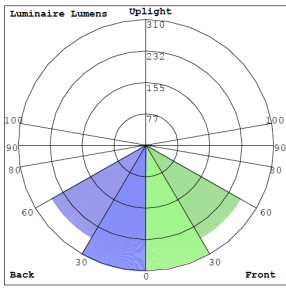

Phone: (877) 805-2252 | Fax: (877) 805-2252
www.westgatemfg.com

Photometrics: CRLC4-40W-MCTP-SA-D

BUG Rating: B1-U1-G0

20W 5000K, Area 25" x 25" Mounting Height: 9'

Other Views:

Hazel

CRLC-EGN-40W-MCTP-D

+