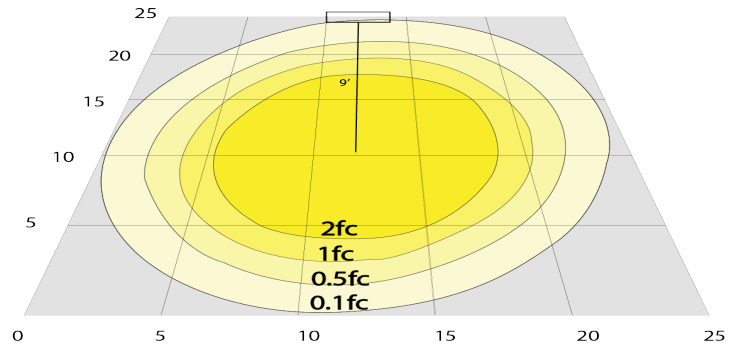

Phone: (877) 805-2252 | Fax: (877) 805-2252
www.westgatemfg.com

Photometrics: CRLC4-40W-MCTP-SA-D

BUG Rating: B1-U1-G0

20W 5000K, Area 25" x 25" Mounting Height: 9'

Other Views:

Hazel

CRLC-EGN-40W-MCTP-D

+