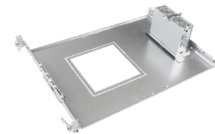

Sample Ordering

Model **Watt** **Color Temp** **Shape** **Dimming** **Housing**

CRLC4 - 40W - MCTP - SA - D -

Blank
WH = WHITE

Accessory:

Blank = No Option For Accessories
CRLCS-46-RIBH-JB = CRLC Square Mounting Plate With Brackets And J-Box 4/6 in

Factory-Installed Option:

Blank = No Option For Accessories
OPT-EM-CRLC = EXTERNAL EMERGENCY BACK UP BATTERY

Accessory:

CRLCS-46-RIBH-JB
CRLC Square Mounting Plate With Brackets And J-Box 4/6 in

Factory-Installed Option: