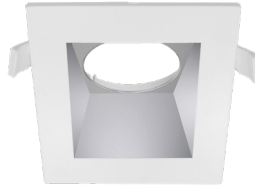

Phone: (877) 805-2252 | Fax: (877) 805-2252
www.westgatemfg.com

Photometrics: CRLC4-40W-MCTP-SA-D

BUG Rating: B1-U1-G0

20W 5000K, Area 25" x 25" Mounting Height: 9'

Other Views:

Hazel

CRLC-EGN-40W-MCTP-D

+