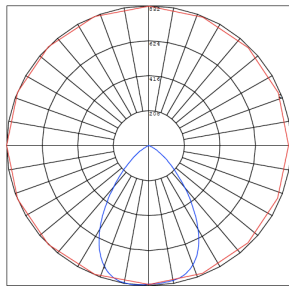

Phone: (877) 805-2252 | Fax: (877) 805-2252
www.westgatemfg.com

Photometrics: CRLC4-40W-MCTP-SA-D

BUG Rating: B1-U1-G0

20W 5000K, Area 25" x 25" Mounting Height: 9'

Other Views:

Hazel

CRLC-EGN-40W-MCTP-D

+