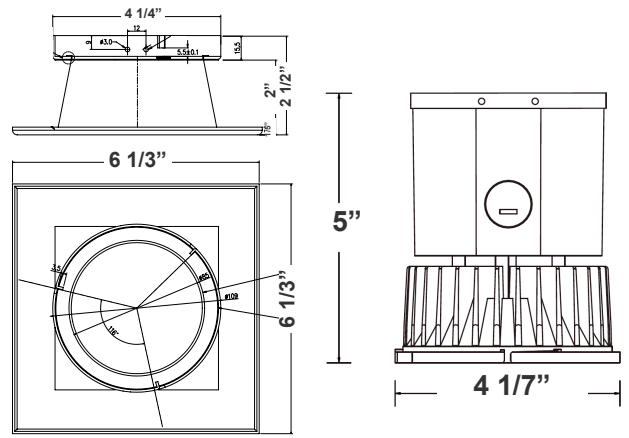

Note: _____ Type: _____

7 1/2" (H) X 6 1/3" (W)

Ideal for hotel, offices, retail outlets, restaurant, parking garages, conference room, education facilities and more.

Features

- 4" Haze & White Finish TRIM
- MCTP: The switch is on the light engine
- Mounting Options: Recessed
- 5-Year Warranty
- Lifespan: 50,000 hrs.

Technical Specifications

Electrical:

- Voltage: 120-277V AC 50/60Hz
- Wattage: 27W/34W/40W
- Power factor: >0.90
- Efficacy: 80 LPW

Mechanical:

- 4" Haze & White Finish TRIM
- Mounting Options: Recessed
- Temperature Rating: Designed to operate in temperatures 113°F
- No IC-Rated
- Suitable for Damp Locations
- 5-Year Warranty